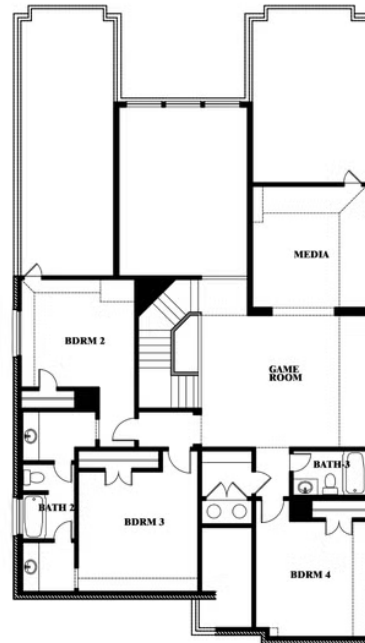

Rose II

ROSE II FLOOR PLAN

HEARTLAND CLASSIC 60

3916 HOMETOWN BOULEVARD, HEARTLAND, TX 75126

Rose II