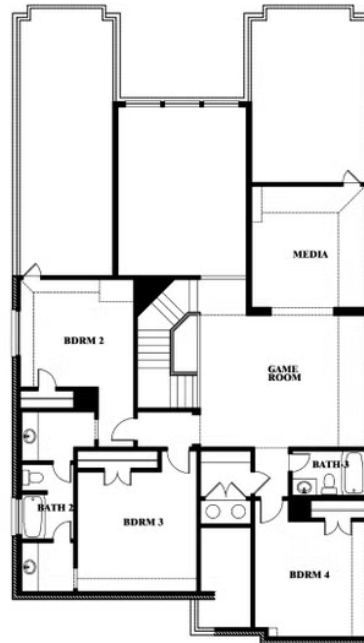

Rose II

HEARTLAND CLASSIC 60

3916 HOMETOWN BOULEVARD, HEARTLAND, TX 75126

ROSE II FLOOR PLAN WITH OPTIONAL BED & BATH AT STUDY

Rose II Opt. Bed & Bath at Study

Document generated Sep 16, 2024. Prices, plans, square footage, features and materials are subject to change at any time without notice and vary among communities. Listed prices are for informational purposes only, are not binding, and do not create any contractual obligation(s). The price of any home is dependent on numerous factors, all of which are unique to a specific home, and is not guaranteed until specified in a binding contract. Pricing of elevations and additional optional beds/baths vary per plan. Some plans require a premium homesite. Please ask the Community Manager for details. Renderings of homes are artist concepts and may not reflect exact colors and materials.