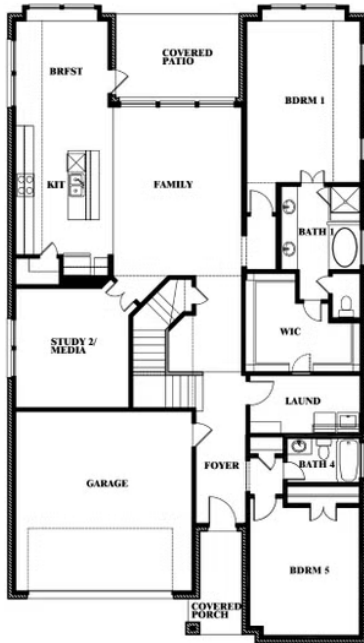

Rose II

HEARTLAND CLASSIC 60

3916 HOMETOWN BOULEVARD, HEARTLAND, TX 75126

ROSE II FLOOR PLAN WITH OPTIONAL BED & BATH AT STUDY

Rose II Opt. Bed & Bath at Study

Document generated Sep 16, 2024. Prices, plans, square footage, features and materials are subject to change at any time without notice and vary among communities. Listed prices are for informational purposes only, are not binding, and do not create any contractual obligation(s). The price of any home is dependent on numerous factors, all of which are unique to a specific home, and is not guaranteed until specified in a binding contract. Pricing of elevations and additional optional beds/baths vary per plan. Some plans require a premium homesite. Please ask the Community Manager for details. Renderings of homes are artist concepts and may not reflect exact colors and materials.