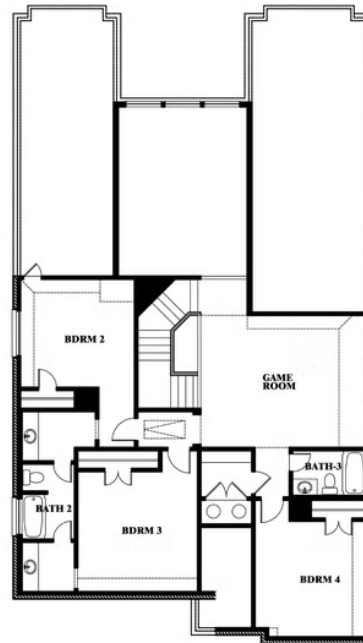

ELEVATION B

ELEVATION B

ELEVATION C

Rose

ROSE FLOOR PLAN

HEARTLAND CLASSIC 60

3916 HOMETOWN BOULEVARD, HEARTLAND, TX 75126

Rose