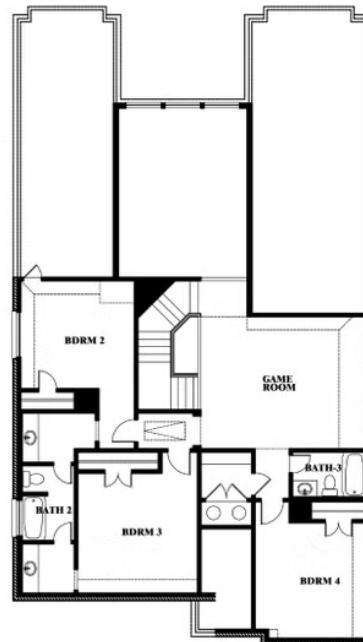

Rose

HEARTLAND CLASSIC 60

3916 HOMETOWN BOULEVARD, HEARTLAND, TX 75126

ROSE FLOOR PLAN WITH OPTIONAL BED & BATH AT STUDY

Rose
Opt. Bed & Bath at Study