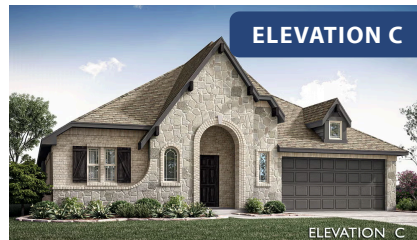

Hawthorne

HOMES FROM
\$405,990

CLASSIC SERIES

HEARTLAND CLASSIC 60

3916 HOMETOWN BOULEVARD, HEARTLAND, TX 75126

2,235
SQUARE FEET

4
BEDROOMS

2.0
BATHROOMS

2
CAR GARAGE

ELEVATION A

ELEVATION B

ELEVATION B

ELEVATION C

ELEVATION C

Hawthorne

HEARTLAND CLASSIC 60

3916 HOMETOWN BOULEVARD, HEARTLAND, TX 75126

Hawthorne

This brochure is for general informational purposes and is to be used as a guide only. Changes may be made during the development process and floorplans, dimensions, fixtures, fittings, finishes and specifications are subject to change without notice. Window placement, balcony configuration, wardrobe sizes and living areas may vary slightly within each plan type. EQUAL HOUSING OPPORTUNITY