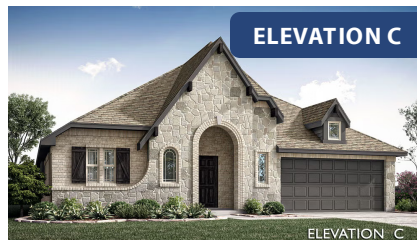

# Hawthorne

HOMES FROM  
**\$405,990**

CLASSIC SERIES

**HEARTLAND CLASSIC 60**

3916 HOMETOWN BOULEVARD, HEARTLAND, TX 75126

**2,235**  
SQUARE FEET

**4**  
BEDROOMS

**2.0**  
BATHROOMS

**2**  
CAR GARAGE