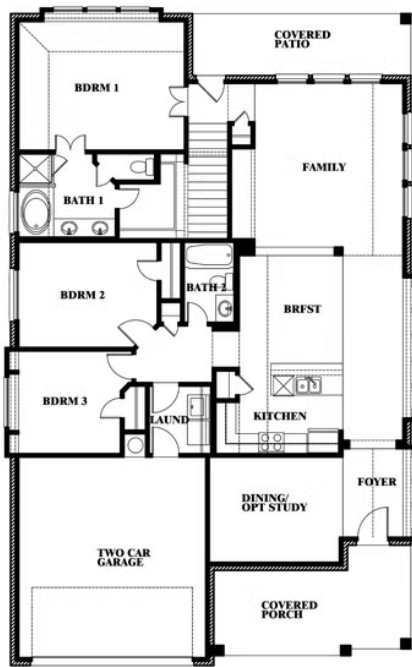

Dogwood III

HEARTLAND CLASSIC 60

3916 HOMETOWN BOULEVARD, HEARTLAND, TX 75126

Dogwood III