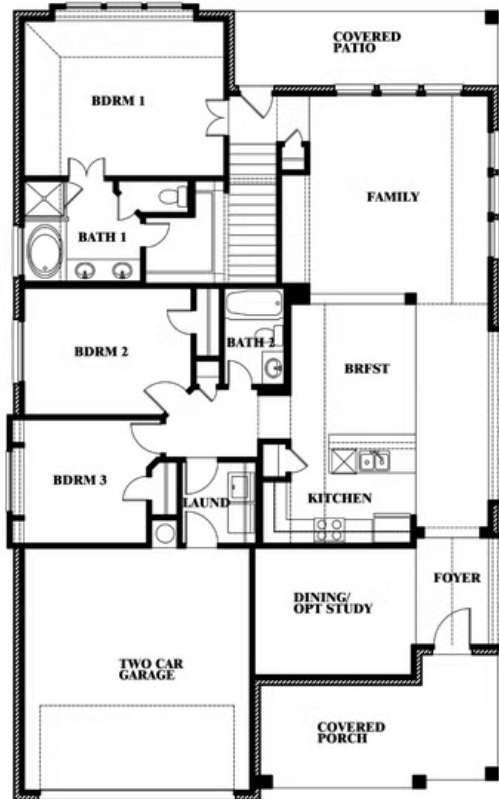

Dogwood III

CLASSIC SERIES

HEARTLAND CLASSIC 60

3916 HOMETOWN BOULEVARD, HEARTLAND, TX 75126

HOMES FROM

\$415,990

2,333
SQUARE FEET

4
BEDROOMS

3.0
BATHROOMS

2
CAR GARAGE

ELEVATION C

Dogwood III

HEARTLAND CLASSIC 60

3916 HOMETOWN BOULEVARD, HEARTLAND, TX 75126

Dogwood III

This brochure is for general informational purposes and is to be used as a guide only. Changes may be made during the development process and floorplans, dimensions, fixtures, fittings, finishes and specifications are subject to change without notice. Window placement, balcony configuration, wardrobe sizes and living areas may vary slightly within each plan type. EQUAL HOUSING OPPORTUNITY