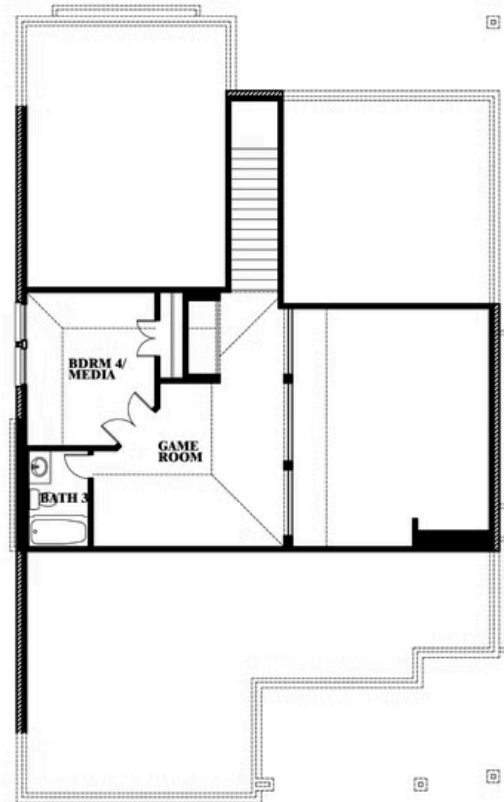

Dogwood III

CLASSIC SERIES

HEARTLAND CLASSIC 60

3916 HOMETOWN BOULEVARD, HEARTLAND, TX 75126

HOMES FROM
\$415,990

2,333
SQUARE FEET

4
BEDROOMS

3.0
BATHROOMS

2
CAR GARAGE

ELEVATION C

Dogwood III

HEARTLAND CLASSIC 60

3916 HOMETOWN BOULEVARD, HEARTLAND, TX 75126

Dogwood III

This brochure is for general informational purposes and is to be used as a guide only. Changes may be made during the development process and floorplans, dimensions, fixtures, fittings, finishes and specifications are subject to change without notice. Window placement, balcony configuration, wardrobe sizes and living areas may vary slightly within each plan type. EQUAL HOUSING OPPORTUNITY