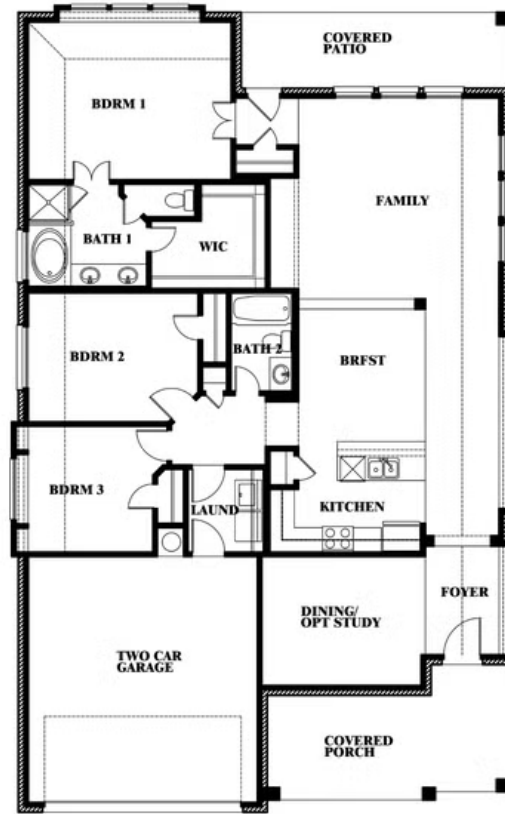

Dogwood

CLASSIC SERIES

HEARTLAND CLASSIC 60

3916 HOMETOWN BOULEVARD, HEARTLAND, TX 75126

HOMES FROM

\$374,990

1,840
SQUARE FEET

3
BEDROOMS

2.0
BATHROOMS

2
CAR GARAGE

ELEVATION ES

ELEVATION A

ELEVATION C

ELEVATION FS

ELEVATION G

ELEVATION GS

Dogwood

HEARTLAND CLASSIC 60

3916 HOMETOWN BOULEVARD, HEARTLAND, TX 75126

Dogwood

This brochure is for general informational purposes and is to be used as a guide only. Changes may be made during the development process and floorplans, dimensions, fixtures, fittings, finishes and specifications are subject to change without notice. Window placement, balcony configuration, wardrobe sizes and living areas may vary slightly within each plan type. EQUAL HOUSING OPPORTUNITY