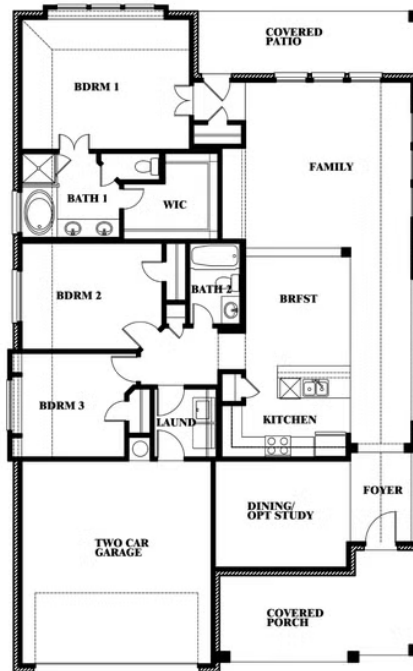

Dogwood

HEARTLAND CLASSIC 60

3916 HOMETOWN BOULEVARD, HEARTLAND, TX 75126

Dogwood