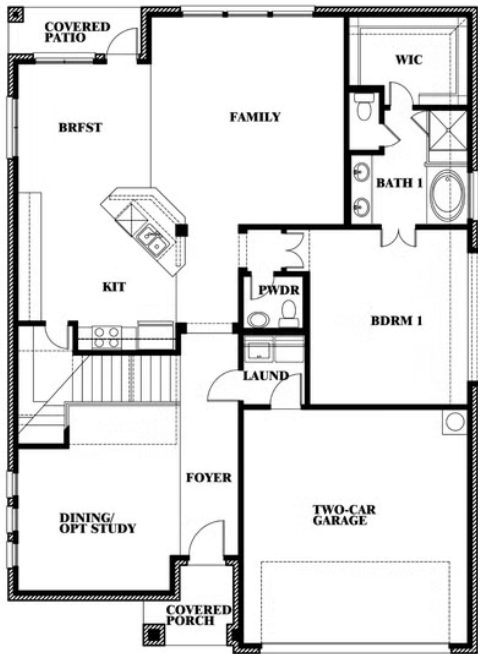

Dewberry

HEARTLAND CLASSIC 60

3916 HOMETOWN BOULEVARD, HEARTLAND, TX 75126

Dewberry