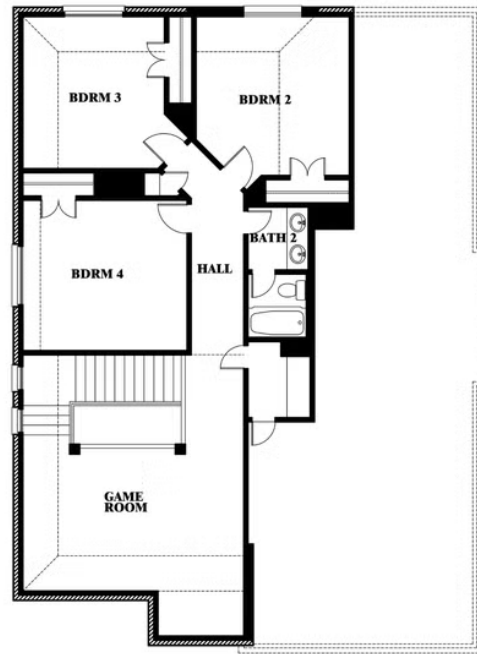

ELEVATION A

ELEVATION A

ELEVATION CS

ELEVATION CS

Dewberry

HEARTLAND CLASSIC 60

3916 HOMETOWN BOULEVARD, HEARTLAND, TX 75126

Dewberry