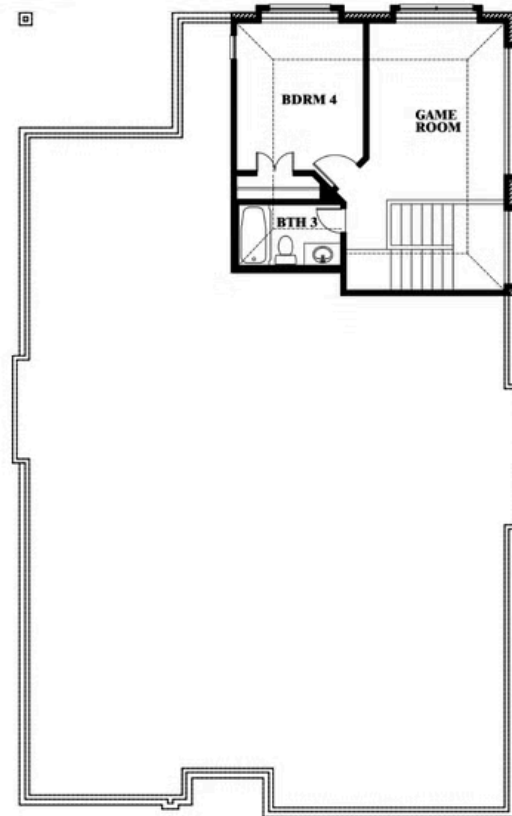

ELEVATION E

ELEVATION E

Cypress II

HEARTLAND CLASSIC 60

3916 HOMETOWN BOULEVARD, HEARTLAND, TX 75126

Cypress II

This brochure is for general informational purposes and is to be used as a guide only. Changes may be made during the development process and floorplans, dimensions, fixtures, fittings, finishes and specifications are subject to change without notice. Window placement, balcony configuration, wardrobe sizes and living areas may vary slightly within each plan type. EQUAL HOUSING OPPORTUNITY