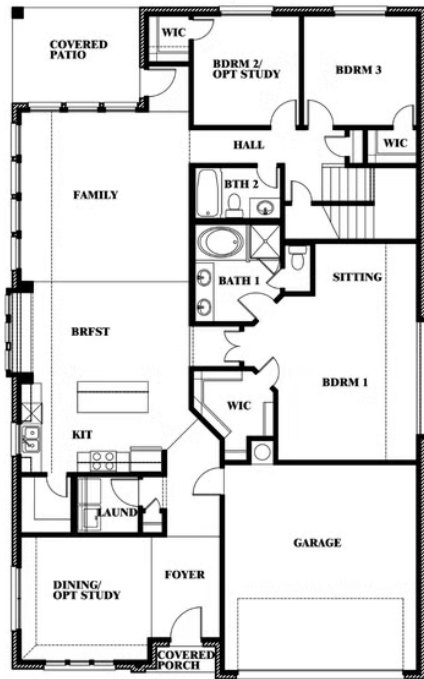

Cypress II

HEARTLAND CLASSIC 60

3916 HOMETOWN BOULEVARD, HEARTLAND, TX 75126

Cypress II