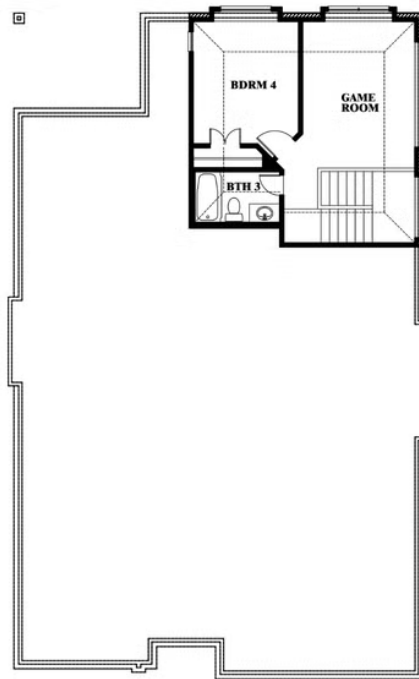

ELEVATION C

ELEVATION C

ELEVATION D

Cypress II

HEARTLAND CLASSIC 60

3916 HOMETOWN BOULEVARD, HEARTLAND, TX 75126

Cypress II