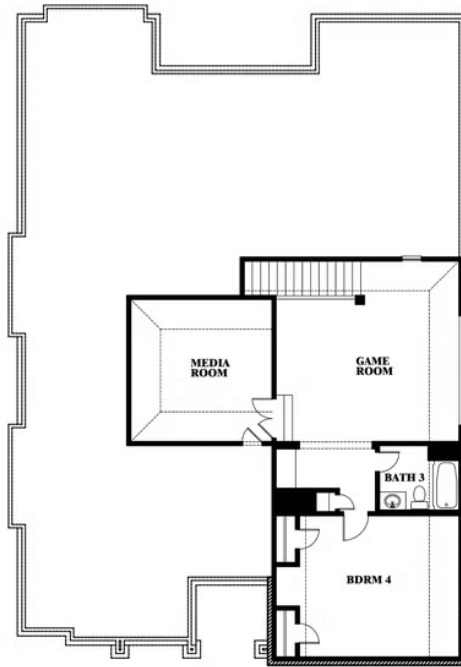

Carolina IV

HEARTLAND CLASSIC 60

3916 HOMETOWN BOULEVARD, HEARTLAND, TX 75126

Carolina IV