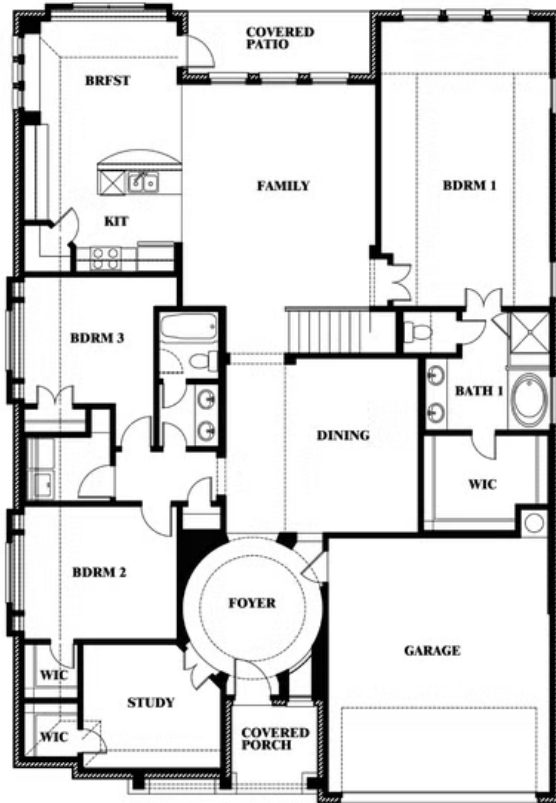

Carolina IV

HOMES FROM
\$471,990

CLASSIC SERIES

HEARTLAND CLASSIC 60

3916 HOMETOWN BOULEVARD, HEARTLAND, TX 75126

3,280
SQUARE FEET

4
BEDROOMS

3.0
BATHROOMS

2
CAR GARAGE

ELEVATION D

ELEVATION A

ELEVATION A

ELEVATION AS

ELEVATION AS

ELEVATION C

ELEVATION C

ELEVATION E

ELEVATION E

ELEVATION F

ELEVATION F

Carolina IV

HEARTLAND CLASSIC 60

3916 HOMETOWN BOULEVARD, HEARTLAND, TX 75126

Carolina IV

This brochure is for general informational purposes and is to be used as a guide only. Changes may be made during the development process and floorplans, dimensions, fixtures, fittings, finishes and specifications are subject to change without notice. Window placement, balcony configuration, wardrobe sizes and living areas may vary slightly within each plan type. EQUAL HOUSING OPPORTUNITY