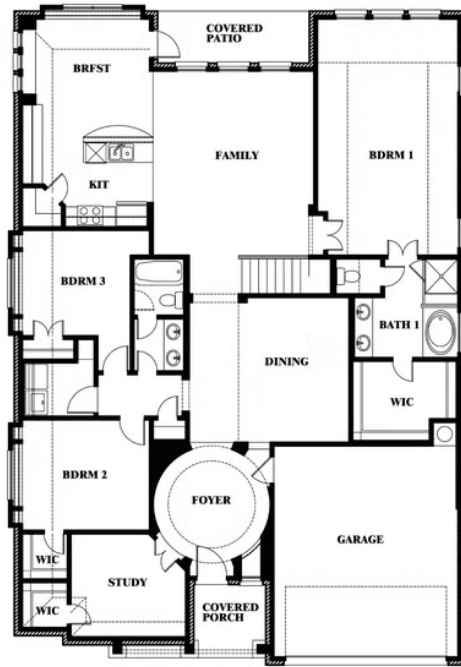

Carolina IV

HEARTLAND CLASSIC 60

3916 HOMETOWN BOULEVARD, HEARTLAND, TX 75126

Carolina IV