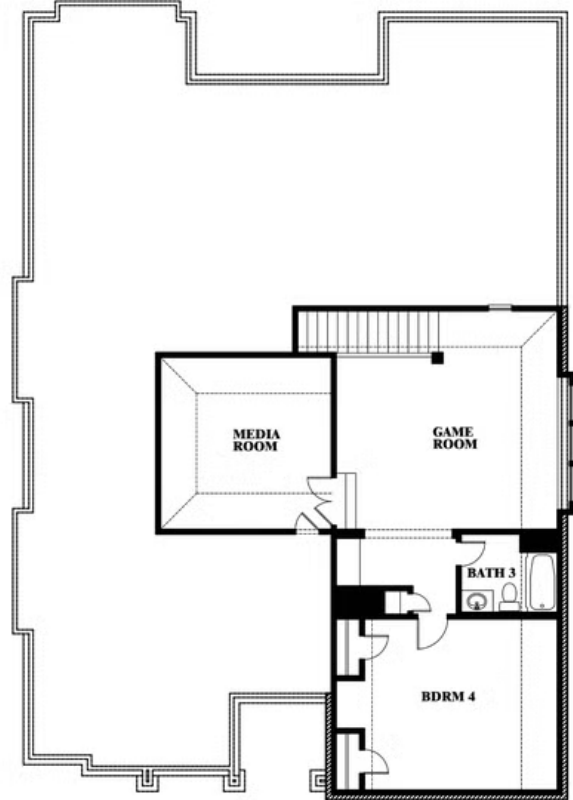

Carolina IV

HOMES FROM
\$471,990

CLASSIC SERIES

HEARTLAND CLASSIC 60

3916 HOMETOWN BOULEVARD, HEARTLAND, TX 75126

3,280
SQUARE FEET

4
BEDROOMS

3.0
BATHROOMS

2
CAR GARAGE

ELEVATION D

ELEVATION A

ELEVATION A

ELEVATION AS

ELEVATION AS

ELEVATION C

ELEVATION C

ELEVATION E

ELEVATION E

ELEVATION F

ELEVATION F

Carolina IV

HEARTLAND CLASSIC 60

3916 HOMETOWN BOULEVARD, HEARTLAND, TX 75126

Carolina IV

This brochure is for general informational purposes and is to be used as a guide only. Changes may be made during the development process and floorplans, dimensions, fixtures, fittings, finishes and specifications are subject to change without notice. Window placement, balcony configuration, wardrobe sizes and living areas may vary slightly within each plan type. EQUAL HOUSING OPPORTUNITY