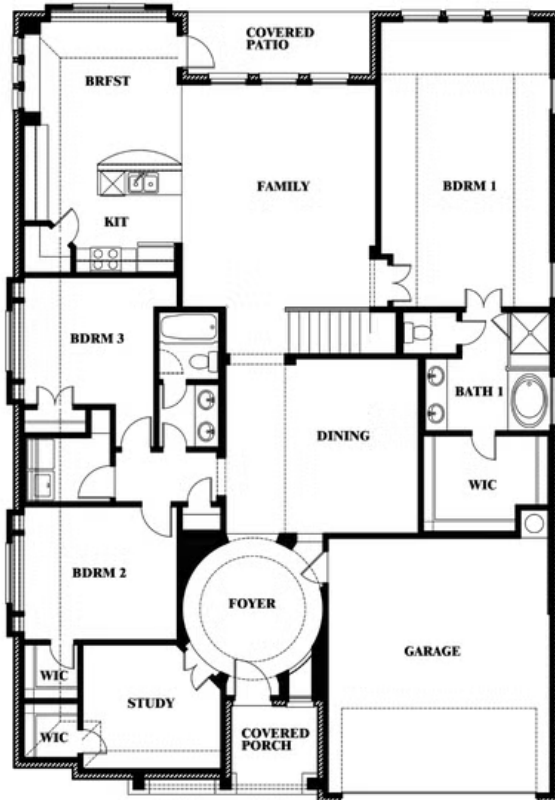

Carolina III

HOMES FROM
\$461,990

CLASSIC SERIES

HEARTLAND CLASSIC 60

3916 HOMETOWN BOULEVARD, HEARTLAND, TX 75126

3,067
SQUARE FEET

4
BEDROOMS

3.0
BATHROOMS

2
CAR GARAGE

ELEVATION AS

ELEVATION A

ELEVATION C

ELEVATION D

ELEVATION E

ELEVATION F

Carolina III

HEARTLAND CLASSIC 60

3916 HOMETOWN BOULEVARD, HEARTLAND, TX 75126

Carolina III

This brochure is for general informational purposes and is to be used as a guide only. Changes may be made during the development process and floorplans, dimensions, fixtures, fittings, finishes and specifications are subject to change without notice. Window placement, balcony configuration, wardrobe sizes and living areas may vary slightly within each plan type. EQUAL HOUSING OPPORTUNITY