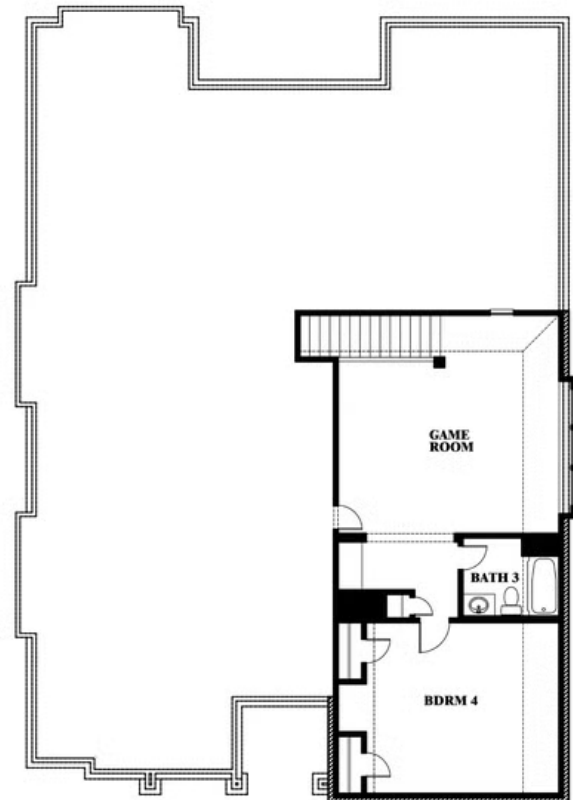

Carolina III

HOMES FROM
\$461,990

CLASSIC SERIES

HEARTLAND CLASSIC 60

3916 HOMETOWN BOULEVARD, HEARTLAND, TX 75126

3,067
SQUARE FEET

4
BEDROOMS

3.0
BATHROOMS

2
CAR GARAGE

ELEVATION AS

ELEVATION A

ELEVATION C

ELEVATION D

ELEVATION E

ELEVATION F

Carolina III

HEARTLAND CLASSIC 60

3916 HOMETOWN BOULEVARD, HEARTLAND, TX 75126

Carolina III

This brochure is for general informational purposes and is to be used as a guide only. Changes may be made during the development process and floorplans, dimensions, fixtures, fittings, finishes and specifications are subject to change without notice. Window placement, balcony configuration, wardrobe sizes and living areas may vary slightly within each plan type. EQUAL HOUSING OPPORTUNITY