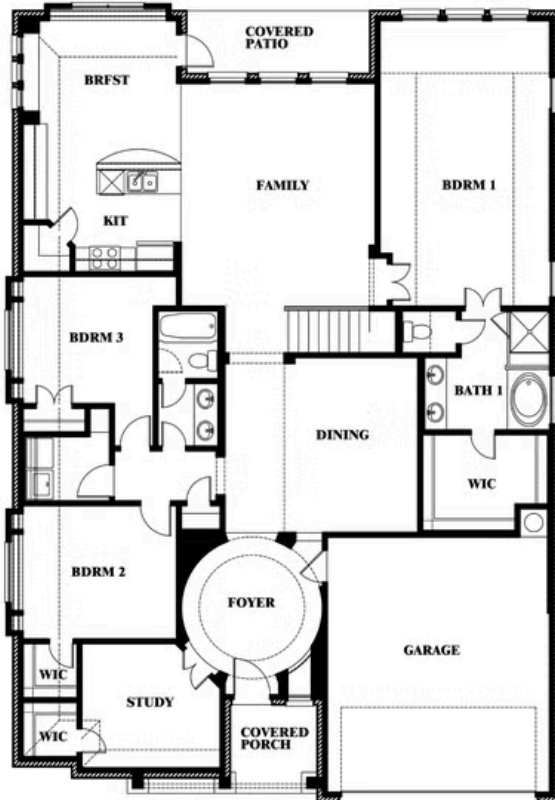

Carolina III

HOMES FROM
\$461,990

CLASSIC SERIES

HEARTLAND CLASSIC 60

3916 HOMETOWN BOULEVARD, HEARTLAND, TX 75126

3,067
SQUARE FEET

4
BEDROOMS

3.0
BATHROOMS

2
CAR GARAGE

ELEVATION AS

ELEVATION A

ELEVATION A

ELEVATION C

ELEVATION C

ELEVATION D

ELEVATION D

ELEVATION E

ELEVATION E

ELEVATION F

ELEVATION F

Carolina III

HEARTLAND CLASSIC 60

3916 HOMETOWN BOULEVARD, HEARTLAND, TX 75126

Carolina III

This brochure is for general informational purposes and is to be used as a guide only. Changes may be made during the development process and floorplans, dimensions, fixtures, fittings, finishes and specifications are subject to change without notice. Window placement, balcony configuration, wardrobe sizes and living areas may vary slightly within each plan type. EQUAL HOUSING OPPORTUNITY