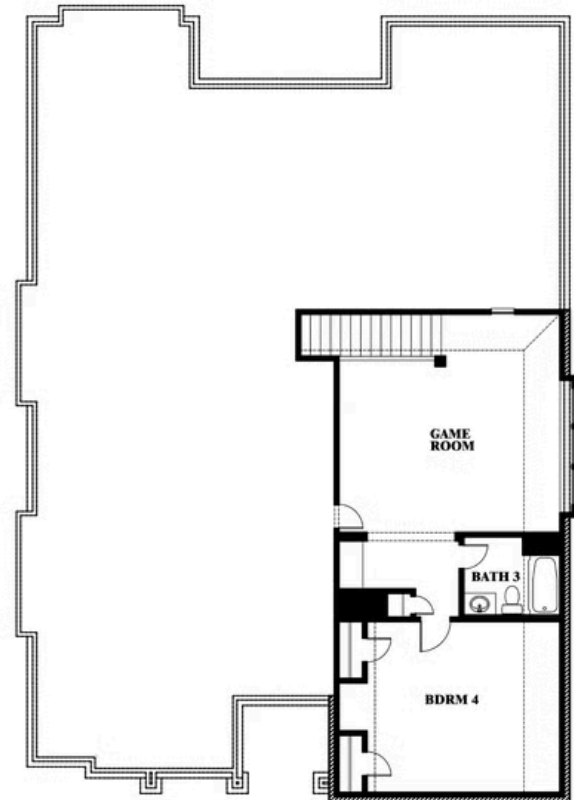

Carolina III

HOMES FROM
\$461,990

CLASSIC SERIES

HEARTLAND CLASSIC 60

3916 HOMETOWN BOULEVARD, HEARTLAND, TX 75126

3,067
SQUARE FEET

4
BEDROOMS

3.0
BATHROOMS

ELEVATION E

ELEVATION E

ELEVATION F

ELEVATION F

Carolina III

HEARTLAND CLASSIC 60

3916 HOMETOWN BOULEVARD, HEARTLAND, TX 75126

Carolina III

This brochure is for general informational purposes and is to be used as a guide only. Changes may be made during the development process and floorplans, dimensions, fixtures, fittings, finishes and specifications are subject to change without notice. Window placement, balcony configuration, wardrobe sizes and living areas may vary slightly within each plan type. EQUAL HOUSING OPPORTUNITY