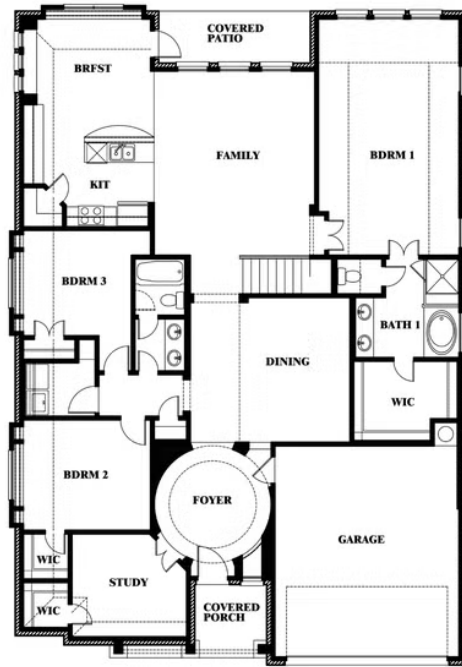

Carolina II

HEARTLAND CLASSIC 60

3916 HOMETOWN BOULEVARD, HEARTLAND, TX 75126

Carolina II