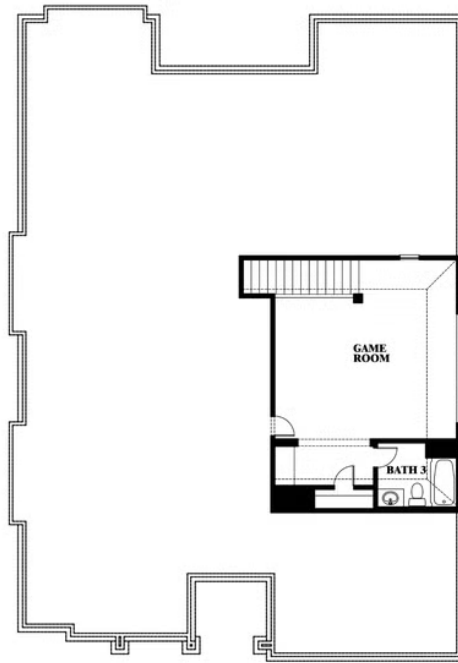

ELEVATION C

ELEVATION F

ELEVATION F

Carolina II

HEARTLAND CLASSIC 60

3916 HOMETOWN BOULEVARD, HEARTLAND, TX 75126

Carolina II