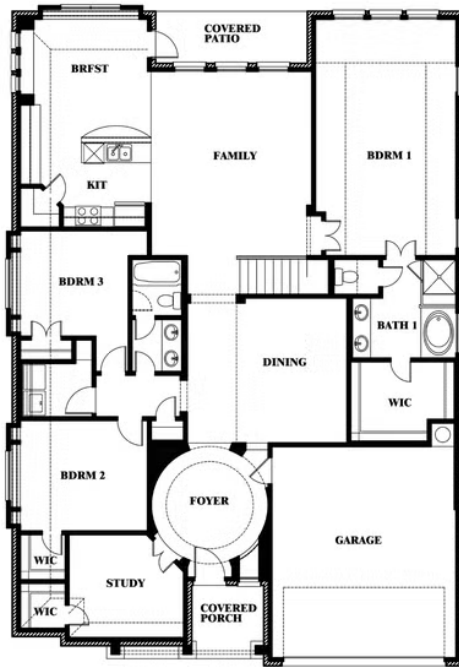

Carolina II

HEARTLAND CLASSIC 60

3916 HOMETOWN BOULEVARD, HEARTLAND, TX 75126

Carolina II with Media Room