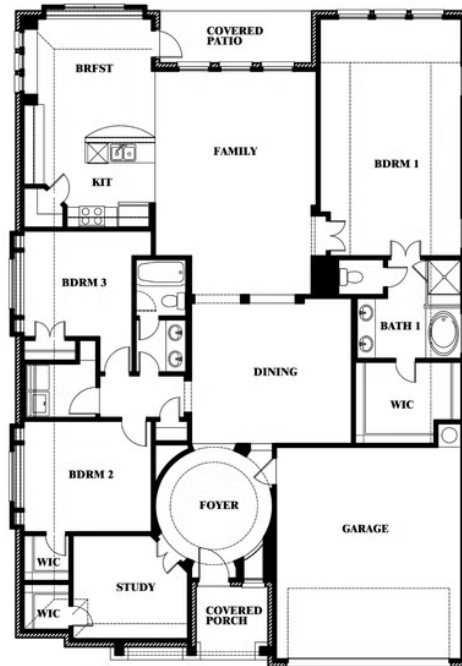

Carolina

HEARTLAND CLASSIC 60

3916 HOMETOWN BOULEVARD, HEARTLAND, TX 75126

Carolina