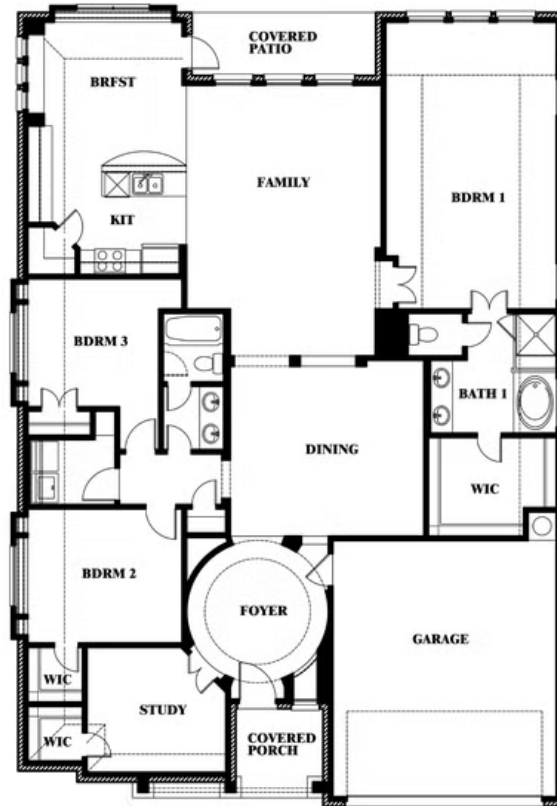

2.0
BATHROOMS

2
CAR GARAGE

ELEVATION C

ELEVATION A

ELEVATION A

ELEVATION AS

ELEVATION AS

ELEVATION D

ELEVATION D

ELEVATION E

ELEVATION E

ELEVATION F

ELEVATION F

Carolina

HEARTLAND CLASSIC 60

3916 HOMETOWN BOULEVARD, HEARTLAND, TX 75126

Carolina

This brochure is for general informational purposes and is to be used as a guide only. Changes may be made during the development process and floorplans, dimensions, fixtures, fittings, finishes and specifications are subject to change without notice. Window placement, balcony configuration, wardrobe sizes and living areas may vary slightly within each plan type. EQUAL HOUSING OPPORTUNITY