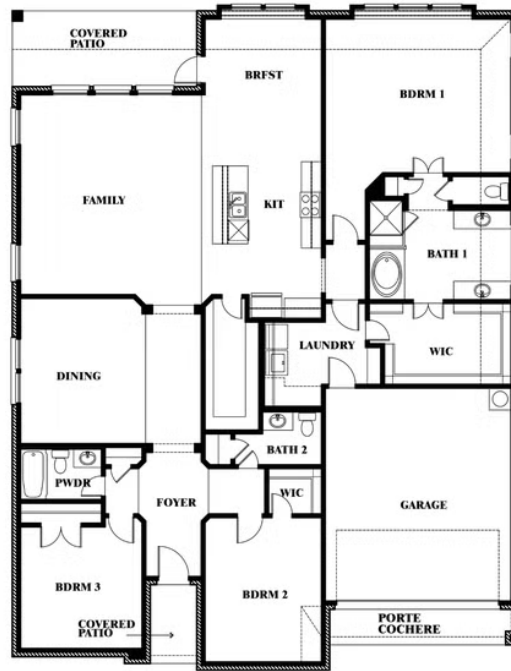

Caraway

HEARTLAND CLASSIC 60

3916 HOMETOWN BOULEVARD, HEARTLAND, TX 75126

Caraway