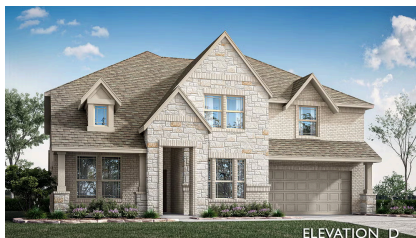

Bellflower III

HOMES FROM
\$545,990

CLASSIC SERIES

HEARTLAND CLASSIC 60

3916 HOMETOWN BOULEVARD, HEARTLAND, TX 75126

3,979
SQUARE FEET

5
BEDROOMS

4.5
BATHROOMS

2
CAR GARAGE

Bellflower III

HEARTLAND CLASSIC 60

3916 HOMETOWN BOULEVARD, HEARTLAND, TX 75126

BELLFLOWER III FLOOR PLAN

Bellflower III

This brochure is for general informational purposes and is to be used as a guide only. Changes may be made during the development process and floorplans, dimensions, fixtures, fittings, finishes and specifications are subject to change without notice. Window placement, balcony configuration, wardrobe sizes and living areas may vary slightly within each plan type. EQUAL HOUSING OPPORTUNITY