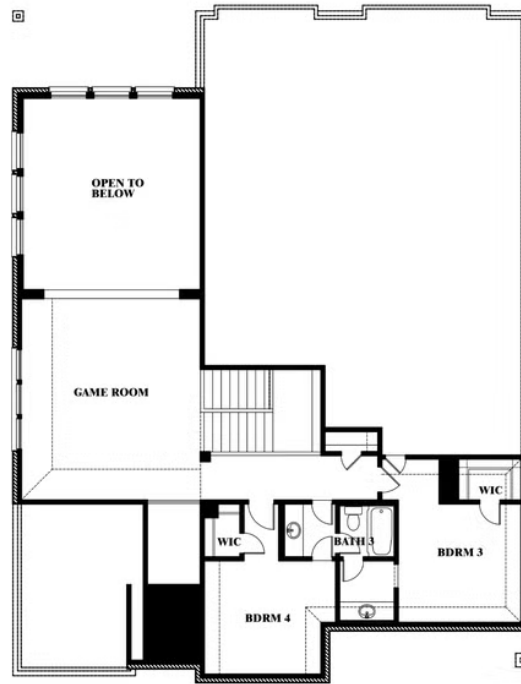

ELEVATION AS

ELEVATION AS

ELEVATION B

ELEVATION B

Bellflower

HEARTLAND CLASSIC 60

3916 HOMETOWN BOULEVARD, HEARTLAND, TX 75126

Bellflower