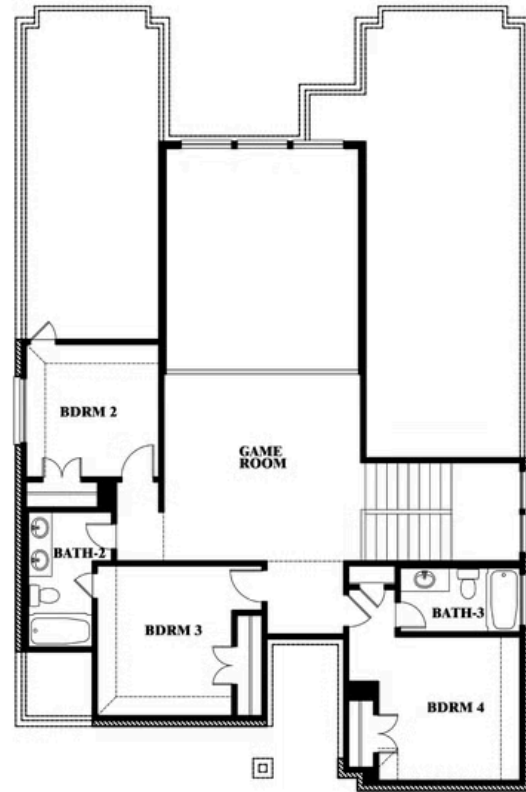

Violet III

VIOLET III FLOOR PLAN

EL DORADO

LOS LLANOS RD, GRANBURY, TX 76049

Violet III

This brochure is for general informational purposes and is to be used as a guide only. Changes may be made during the development process and floorplans, dimensions, fixtures, fittings, finishes and specifications are subject to change without notice. Window placement, balcony configuration, wardrobe sizes and living areas may vary slightly within each plan type. EQUAL HOUSING OPPORTUNITY

Violet III

EL DORADO

LOS LLANOS RD, GRANBURY, TX 76049

VIOLET III FLOOR PLAN WITH BEDROOM AT STUDY

Violet III Opt. Bed 5 & Bath 4 at Study

This brochure is for general informational purposes and is to be used as a guide only. Changes may be made during the development process and floorplans, dimensions, fixtures, fittings, finishes and specifications are subject to change without notice. Window placement, balcony configuration, wardrobe sizes and living areas may vary slightly within each plan type. EQUAL HOUSING OPPORTUNITY