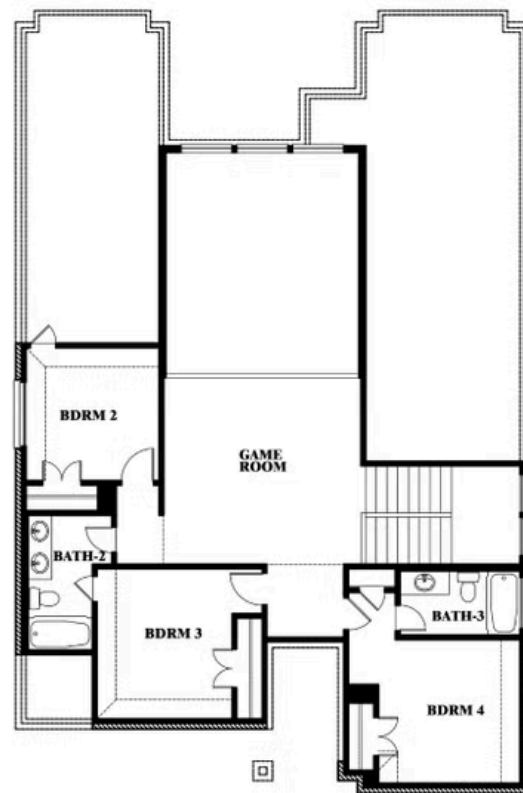

Violet III

VIOLET III FLOOR PLAN

EL DORADO

LOS LLANOS RD, GRANBURY, TX 76049

Violet III

This brochure is for general informational purposes and is to be used as a guide only. Changes may be made during the development process and floorplans, dimensions, fixtures, fittings, finishes and specifications are subject to change without notice. Window placement, balcony configuration, wardrobe sizes and living areas may vary slightly within each plan type. EQUAL HOUSING OPPORTUNITY

Violet III

EL DORADO

LOS LLANOS RD, GRANBURY, TX 76049

VIOLET III FLOOR PLAN WITH BEDROOM AT STUDY

Violet III Opt. Bed 5 & Bath 4 at Study

This brochure is for general informational purposes and is to be used as a guide only. Changes may be made during the development process and floorplans, dimensions, fixtures, fittings, finishes and specifications are subject to change without notice. Window placement, balcony configuration, wardrobe sizes and living areas may vary slightly within each plan type. EQUAL HOUSING OPPORTUNITY