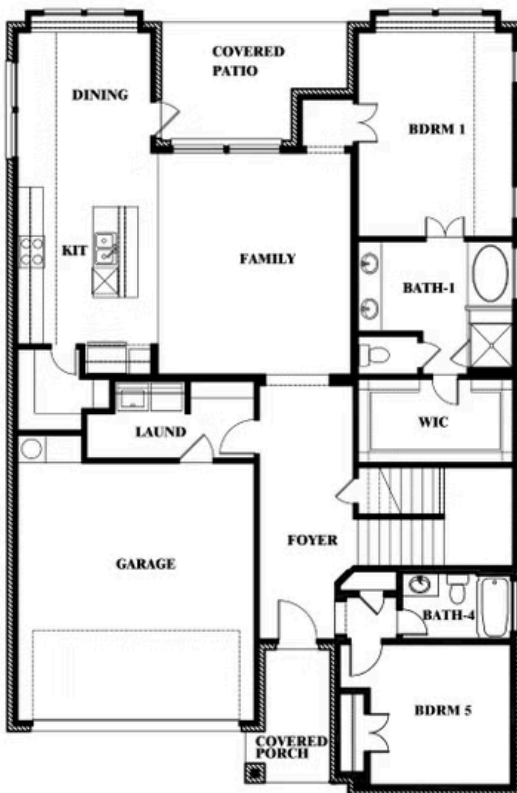

Violet III

VIOLET III FLOOR PLAN

EL DORADO

LOS LLANOS RD, GRANBURY, TX 76049

Violet III

This brochure is for general informational purposes and is to be used as a guide only. Changes may be made during the development process and floorplans, dimensions, fixtures, fittings, finishes and specifications are subject to change without notice. Window placement, balcony configuration, wardrobe sizes and living areas may vary slightly within each plan type. EQUAL HOUSING OPPORTUNITY

Violet III

EL DORADO

LOS LLANOS RD, GRANBURY, TX 76049

VIOLET III FLOOR PLAN WITH BEDROOM AT STUDY

Violet III Opt. Bed 5 & Bath 4 at Study

This brochure is for general informational purposes and is to be used as a guide only. Changes may be made during the development process and floorplans, dimensions, fixtures, fittings, finishes and specifications are subject to change without notice. Window placement, balcony configuration, wardrobe sizes and living areas may vary slightly within each plan type. EQUAL HOUSING OPPORTUNITY