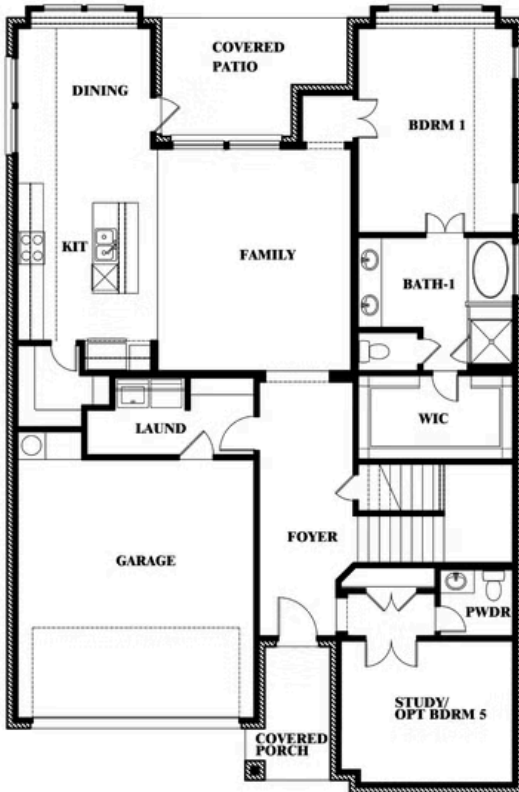

Violet III

VIOLET III FLOOR PLAN

EL DORADO

LOS LLANOS RD, GRANBURY, TX 76049

Violet III

This brochure is for general informational purposes and is to be used as a guide only. Changes may be made during the development process and floorplans, dimensions, fixtures, fittings, finishes and specifications are subject to change without notice. Window placement, balcony configuration, wardrobe sizes and living areas may vary slightly within each plan type. EQUAL HOUSING OPPORTUNITY

Violet III

EL DORADO

LOS LLANOS RD, GRANBURY, TX 76049

VIOLET III FLOOR PLAN WITH BEDROOM AT STUDY

Violet III Opt. Bed 5 & Bath 4 at Study

This brochure is for general informational purposes and is to be used as a guide only. Changes may be made during the development process and floorplans, dimensions, fixtures, fittings, finishes and specifications are subject to change without notice. Window placement, balcony configuration, wardrobe sizes and living areas may vary slightly within each plan type. EQUAL HOUSING OPPORTUNITY