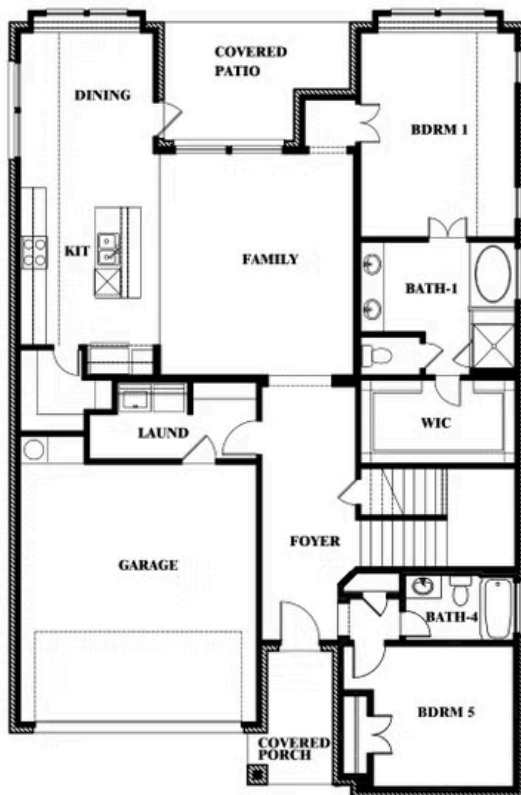

Violet II

VIOLET II FLOOR PLAN

EL DORADO

LOS LLANOS RD, GRANBURY, TX 76049

Violet II

This brochure is for general informational purposes and is to be used as a guide only. Changes may be made during the development process and floorplans, dimensions, fixtures, fittings, finishes and specifications are subject to change without notice. Window placement, balcony configuration, wardrobe sizes and living areas may vary slightly within each plan type. EQUAL HOUSING OPPORTUNITY

Violet II

EL DORADO

LOS LLANOS RD, GRANBURY, TX 76049

VIOLET II FLOOR PLAN WITH OPTIONAL BEDROOM AT STUDY

Violet II Opt. Bed 5 & Bath 4 at Study

This brochure is for general informational purposes and is to be used as a guide only. Changes may be made during the development process and floorplans, dimensions, fixtures, fittings, finishes and specifications are subject to change without notice. Window placement, balcony configuration, wardrobe sizes and living areas may vary slightly within each plan type. EQUAL HOUSING OPPORTUNITY