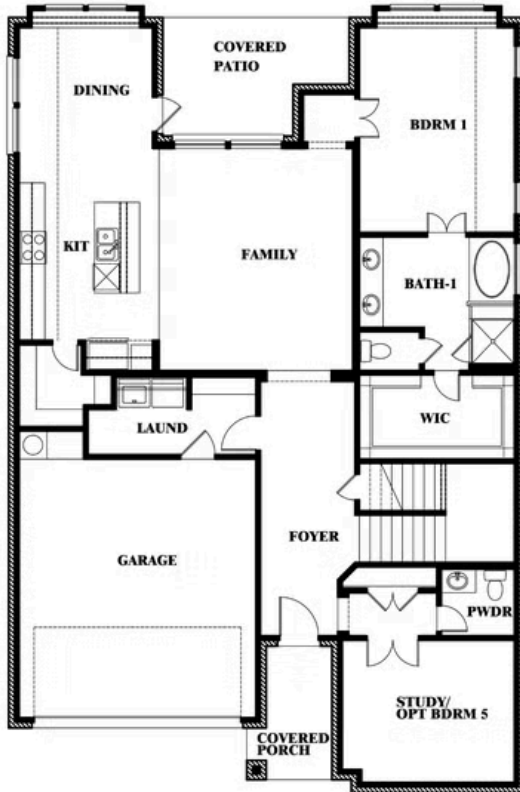

Violet II

VIOLET II FLOOR PLAN

EL DORADO

LOS LLANOS RD, GRANBURY, TX 76049

Violet II

This brochure is for general informational purposes and is to be used as a guide only. Changes may be made during the development process and floorplans, dimensions, fixtures, fittings, finishes and specifications are subject to change without notice. Window placement, balcony configuration, wardrobe sizes and living areas may vary slightly within each plan type. EQUAL HOUSING OPPORTUNITY

Violet II

EL DORADO

LOS LLANOS RD, GRANBURY, TX 76049

VIOLET II FLOOR PLAN WITH OPTIONAL BEDROOM AT STUDY

Violet II Opt. Bed 5 & Bath 4 at Study

This brochure is for general informational purposes and is to be used as a guide only. Changes may be made during the development process and floorplans, dimensions, fixtures, fittings, finishes and specifications are subject to change without notice. Window placement, balcony configuration, wardrobe sizes and living areas may vary slightly within each plan type. EQUAL HOUSING OPPORTUNITY