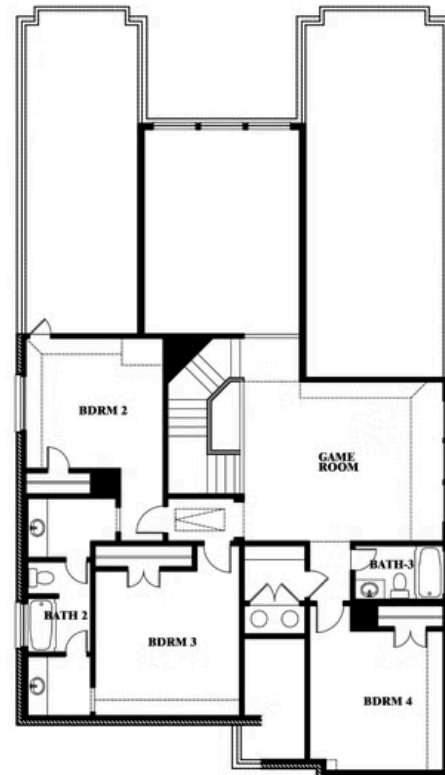

Rose

ROSE FLOOR PLAN

EL DORADO

LOS LLANOS RD, GRANBURY, TX 76049

Rose

This brochure is for general informational purposes and is to be used as a guide only. Changes may be made during the development process and floorplans, dimensions, fixtures, fittings, finishes and specifications are subject to change without notice. Window placement, balcony configuration, wardrobe sizes and living areas may vary slightly within each plan type. EQUAL HOUSING OPPORTUNITY