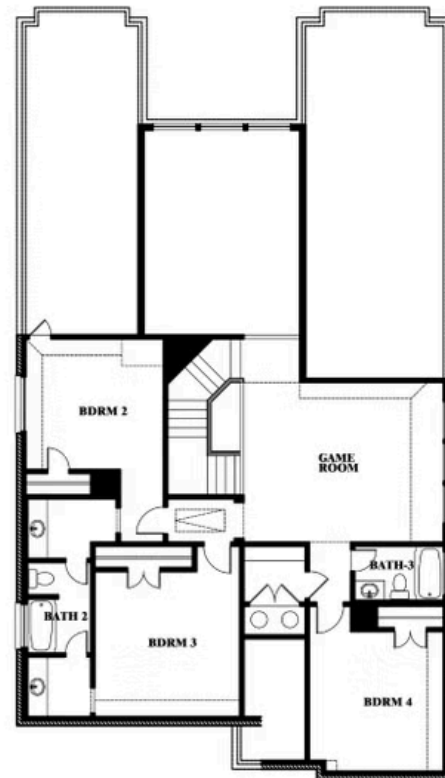

# Rose

**ROSE FLOOR PLAN**

## EL DORADO

LOS LLANOS RD, GRANBURY, TX 76049

**ROSE FLOOR PLAN WITH OPTIONAL BED & BATH AT STUDY**

Rose  
Opt. Bed & Bath at Study

This brochure is for general informational purposes and is to be used as a guide only. Changes may be made during the development process and floorplans, dimensions, fixtures, fittings, finishes and specifications are subject to change without notice. Window placement, balcony configuration, wardrobe sizes and living areas may vary slightly within each plan type. EQUAL HOUSING OPPORTUNITY