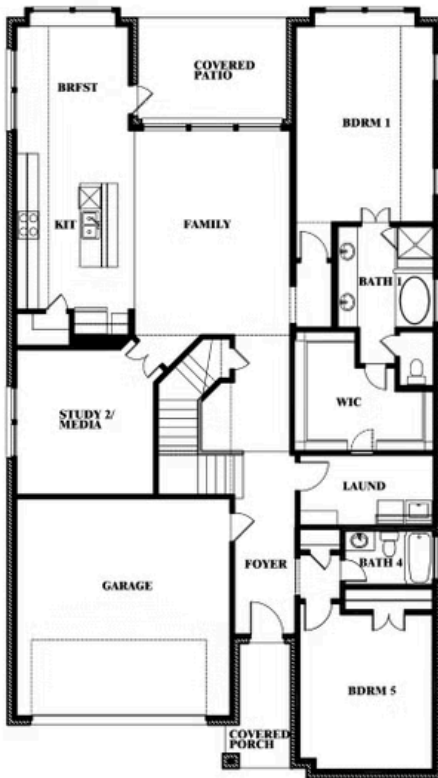

# Rose

**ROSE FLOOR PLAN**

# Rose

This brochure is for general informational purposes and is to be used as a guide only. Changes may be made during the development process and floorplans, dimensions, fixtures, fittings, finishes and specifications are subject to change without notice. Window placement, balcony configuration, wardrobe sizes and living areas may vary slightly within each plan type. EQUAL HOUSING OPPORTUNITY

# Rose

## EL DORADO

LOS LLANOS RD, GRANBURY, TX 76049

**ROSE FLOOR PLAN WITH OPTIONAL BED & BATH AT STUDY**

Rose  
Opt. Bed & Bath at Study

This brochure is for general informational purposes and is to be used as a guide only. Changes may be made during the development process and floorplans, dimensions, fixtures, fittings, finishes and specifications are subject to change without notice. Window placement, balcony configuration, wardrobe sizes and living areas may vary slightly within each plan type. EQUAL HOUSING OPPORTUNITY