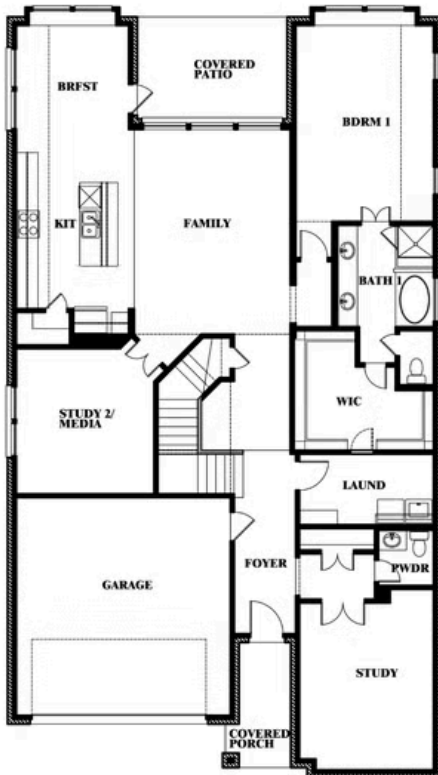

Rose

ROSE FLOOR PLAN

EL DORADO

LOS LLANOS RD, GRANBURY, TX 76049

Rose

This brochure is for general informational purposes and is to be used as a guide only. Changes may be made during the development process and floorplans, dimensions, fixtures, fittings, finishes and specifications are subject to change without notice. Window placement, balcony configuration, wardrobe sizes and living areas may vary slightly within each plan type. EQUAL HOUSING OPPORTUNITY