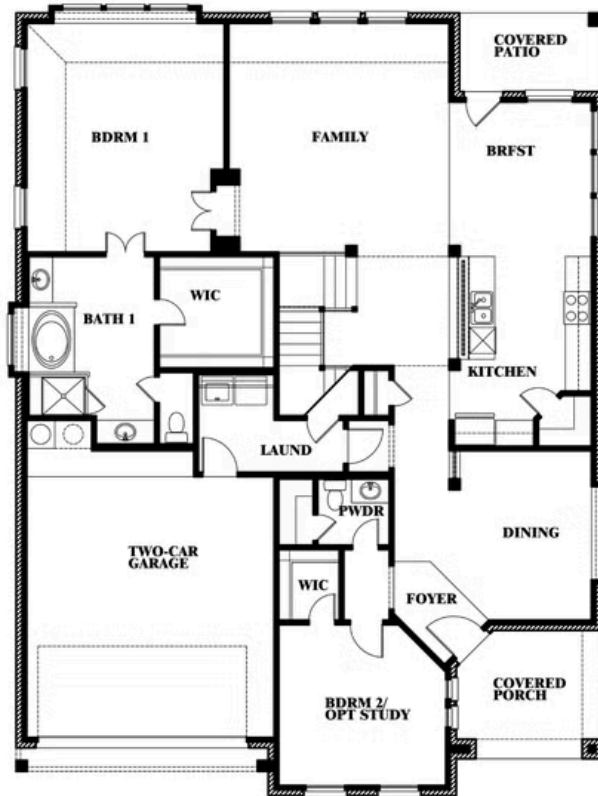

Magnolia II

EL DORADO

LOS LLANOS RD, GRANBURY, TX 76049

MAGNOLIA II FLOOR PLAN

Magnolia II

This brochure is for general informational purposes and is to be used as a guide only. Changes may be made during the development process and floorplans, dimensions, fixtures, fittings, finishes and specifications are subject to change without notice. Window placement, balcony configuration, wardrobe sizes and living areas may vary slightly within each plan type. EQUAL HOUSING OPPORTUNITY

Document generated Dec 27, 2024. Prices, plans, square footage, features and materials are subject to change at any time without notice and vary among communities. Listed prices are for informational purposes only, are not binding, and do not create any contractual obligation(s). The price of any home is dependent on numerous factors, all of which are unique to a specific home, and is not guaranteed until specified in a binding contract. Pricing of elevations and additional optional beds/baths vary per plan. Some plans require a premium homesite. Please ask the Community Manager for details. Renderings of homes are artist concepts and may not reflect exact colors and materials.