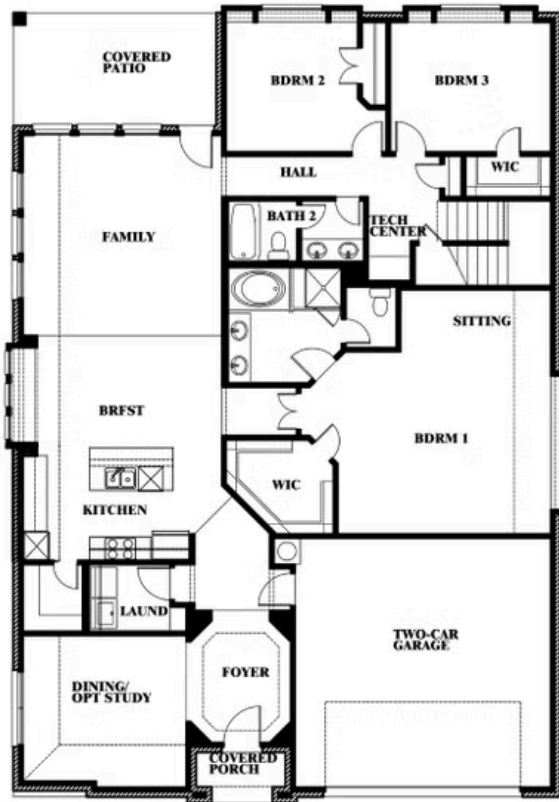

LOS LLANOS RD, GRANBURY, TX 76049

Hawthorne II

This brochure is for general informational purposes and is to be used as a guide only. Changes may be made during the development process and floorplans, dimensions, fixtures, fittings, finishes and specifications are subject to change without notice. Window placement, balcony configuration, wardrobe sizes and living areas may vary slightly within each plan type. EQUAL HOUSING OPPORTUNITY

Hawthorne II

EL DORADO

LOS LLANOS RD, GRANBURY, TX 76049

Hawthorne II Opt. Deluxe Kitchen

This brochure is for general informational purposes and is to be used as a guide only. Changes may be made during the development process and floorplans, dimensions, fixtures, fittings, finishes and specifications are subject to change without notice. Window placement, balcony configuration, wardrobe sizes and living areas may vary slightly within each plan type. EQUAL HOUSING OPPORTUNITY