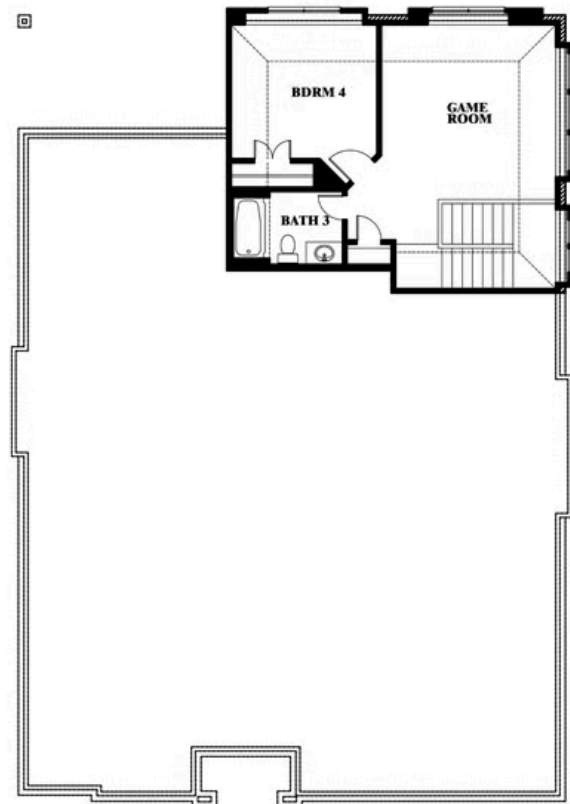

Hawthorne II

HOMES FROM
\$447,990

CLASSIC SERIES

EL DORADO

LOS LLANOS RD, GRANBURY, TX 76049

2,752
SQUARE FEET

4
BEDROOMS

3.0
BATHROOMS

2
CAR GARAGE

ELEVATION A

ELEVATION B

ELEVATION B

ELEVATION C

ELEVATION C

Hawthorne II

EL DORADO

LOS LLANOS RD, GRANBURY, TX 76049

Hawthorne II

This brochure is for general informational purposes and is to be used as a guide only. Changes may be made during the development process and floorplans, dimensions, fixtures, fittings, finishes and specifications are subject to change without notice. Window placement, balcony configuration, wardrobe sizes and living areas may vary slightly within each plan type. EQUAL HOUSING OPPORTUNITY

Hawthorne II

EL DORADO

LOS LLANOS RD, GRANBURY, TX 76049

Hawthorne II Opt. Deluxe Kitchen

This brochure is for general informational purposes and is to be used as a guide only. Changes may be made during the development process and floorplans, dimensions, fixtures, fittings, finishes and specifications are subject to change without notice. Window placement, balcony configuration, wardrobe sizes and living areas may vary slightly within each plan type. EQUAL HOUSING OPPORTUNITY