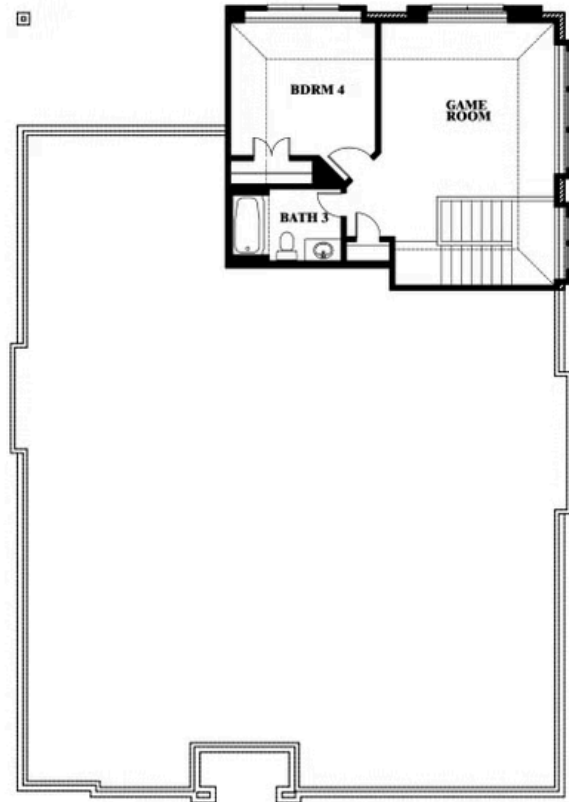

LOS LLANOS RD, GRANBURY, TX 76049

Hawthorne II

This brochure is for general informational purposes and is to be used as a guide only. Changes may be made during the development process and floorplans, dimensions, fixtures, fittings, finishes and specifications are subject to change without notice. Window placement, balcony configuration, wardrobe sizes and living areas may vary slightly within each plan type. EQUAL HOUSING OPPORTUNITY

Hawthorne II

EL DORADO

LOS LLANOS RD, GRANBURY, TX 76049

Hawthorne II Opt. Deluxe Kitchen

This brochure is for general informational purposes and is to be used as a guide only. Changes may be made during the development process and floorplans, dimensions, fixtures, fittings, finishes and specifications are subject to change without notice. Window placement, balcony configuration, wardrobe sizes and living areas may vary slightly within each plan type. EQUAL HOUSING OPPORTUNITY