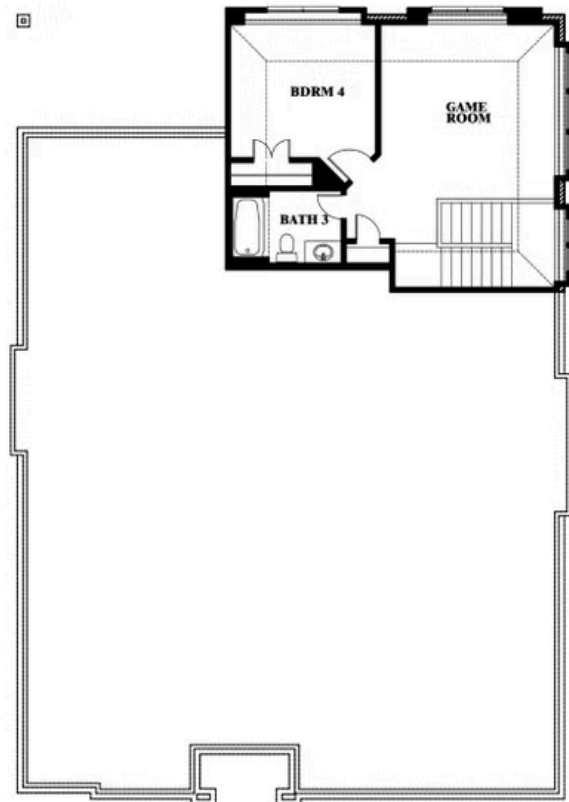

LOS LLANOS RD, GRANBURY, TX 76049

Hawthorne II

This brochure is for general informational purposes and is to be used as a guide only. Changes may be made during the development process and floorplans, dimensions, fixtures, fittings, finishes and specifications are subject to change without notice. Window placement, balcony configuration, wardrobe sizes and living areas may vary slightly within each plan type. EQUAL HOUSING OPPORTUNITY

Hawthorne II

EL DORADO

LOS LLANOS RD, GRANBURY, TX 76049

Hawthorne II Opt. Deluxe Kitchen

This brochure is for general informational purposes and is to be used as a guide only. Changes may be made during the development process and floorplans, dimensions, fixtures, fittings, finishes and specifications are subject to change without notice. Window placement, balcony configuration, wardrobe sizes and living areas may vary slightly within each plan type. EQUAL HOUSING OPPORTUNITY