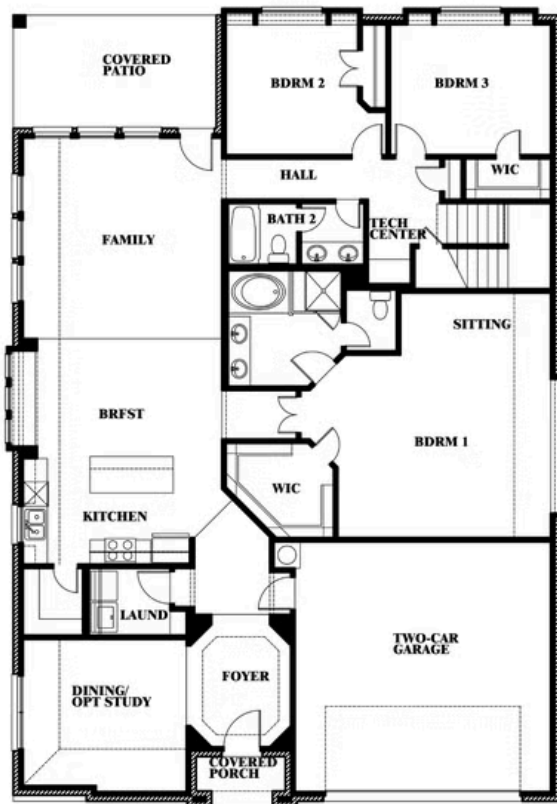

Hawthorne II

HOMES FROM
\$447,990

CLASSIC SERIES

EL DORADO

LOS LLANOS RD, GRANBURY, TX 76049

2,752
SQUARE FEET

4
BEDROOMS

3.0
BATHROOMS

2
CAR GARAGE

ELEVATION A

ELEVATION B

ELEVATION B

ELEVATION C

ELEVATION C

Hawthorne II

EL DORADO

LOS LLANOS RD, GRANBURY, TX 76049

Hawthorne II

This brochure is for general informational purposes and is to be used as a guide only. Changes may be made during the development process and floorplans, dimensions, fixtures, fittings, finishes and specifications are subject to change without notice. Window placement, balcony configuration, wardrobe sizes and living areas may vary slightly within each plan type. EQUAL HOUSING OPPORTUNITY

Hawthorne II

EL DORADO

LOS LLANOS RD, GRANBURY, TX 76049

Hawthorne II Opt. Deluxe Kitchen

This brochure is for general informational purposes and is to be used as a guide only. Changes may be made during the development process and floorplans, dimensions, fixtures, fittings, finishes and specifications are subject to change without notice. Window placement, balcony configuration, wardrobe sizes and living areas may vary slightly within each plan type. EQUAL HOUSING OPPORTUNITY