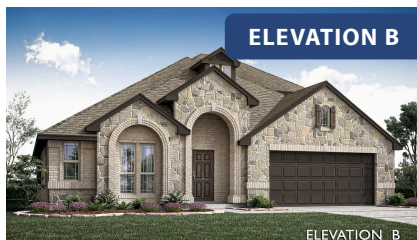

Hawthorne II

HOMES FROM
\$447,990

CLASSIC SERIES

EL DORADO

LOS LLANOS RD, GRANBURY, TX 76049

2,752
SQUARE FEET

4
BEDROOMS

3.0
BATHROOMS

2
CAR GARAGE

ELEVATION A

ELEVATION B

ELEVATION B

ELEVATION C

ELEVATION C

Hawthorne II

EL DORADO