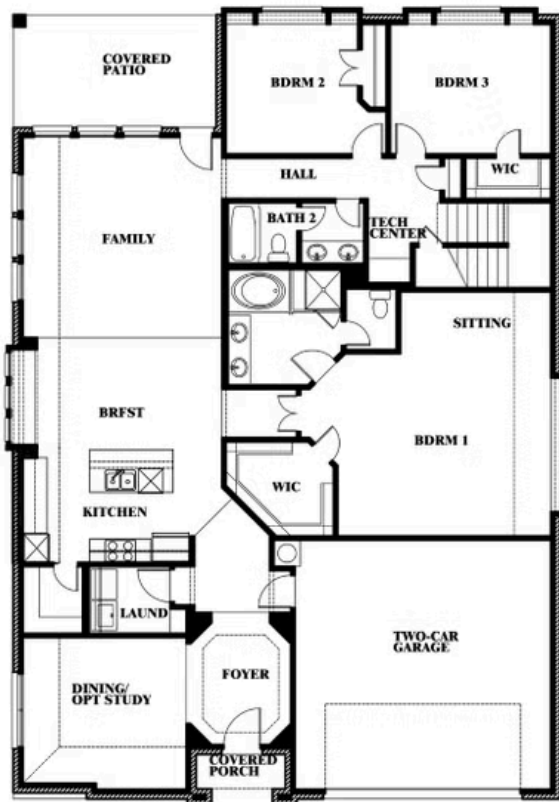

LOS LLANOS RD, GRANBURY, TX 76049

Hawthorne II

This brochure is for general informational purposes and is to be used as a guide only. Changes may be made during the development process and floorplans, dimensions, fixtures, fittings, finishes and specifications are subject to change without notice. Window placement, balcony configuration, wardrobe sizes and living areas may vary slightly within each plan type. EQUAL HOUSING OPPORTUNITY

Hawthorne II

EL DORADO

LOS LLANOS RD, GRANBURY, TX 76049

Hawthorne II Opt. Deluxe Kitchen

This brochure is for general informational purposes and is to be used as a guide only. Changes may be made during the development process and floorplans, dimensions, fixtures, fittings, finishes and specifications are subject to change without notice. Window placement, balcony configuration, wardrobe sizes and living areas may vary slightly within each plan type. EQUAL HOUSING OPPORTUNITY