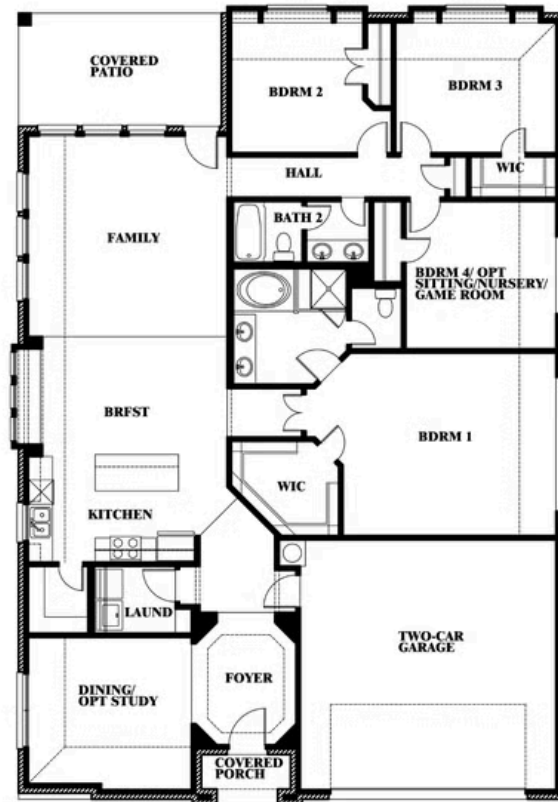

Hawthorne

HOMES FROM
\$413,990

CLASSIC SERIES

EL DORADO

LOS LLANOS RD, GRANBURY, TX 76049

2,235
SQUARE FEET

4
BEDROOMS

2.0
BATHROOMS

2
CAR GARAGE

ELEVATION A

ELEVATION B

ELEVATION B

ELEVATION C

ELEVATION C

Hawthorne

EL DORADO

LOS LLANOS RD, GRANBURY, TX 76049

Hawthorne

This brochure is for general informational purposes and is to be used as a guide only. Changes may be made during the development process and floorplans, dimensions, fixtures, fittings, finishes and specifications are subject to change without notice. Window placement, balcony configuration, wardrobe sizes and living areas may vary slightly within each plan type. EQUAL HOUSING OPPORTUNITY

Hawthorne

EL DORADO

LOS LLANOS RD, GRANBURY, TX 76049

Hawthorne Opt. Deluxe Kitchen

This brochure is for general informational purposes and is to be used as a guide only. Changes may be made during the development process and floorplans, dimensions, fixtures, fittings, finishes and specifications are subject to change without notice. Window placement, balcony configuration, wardrobe sizes and living areas may vary slightly within each plan type. EQUAL HOUSING OPPORTUNITY