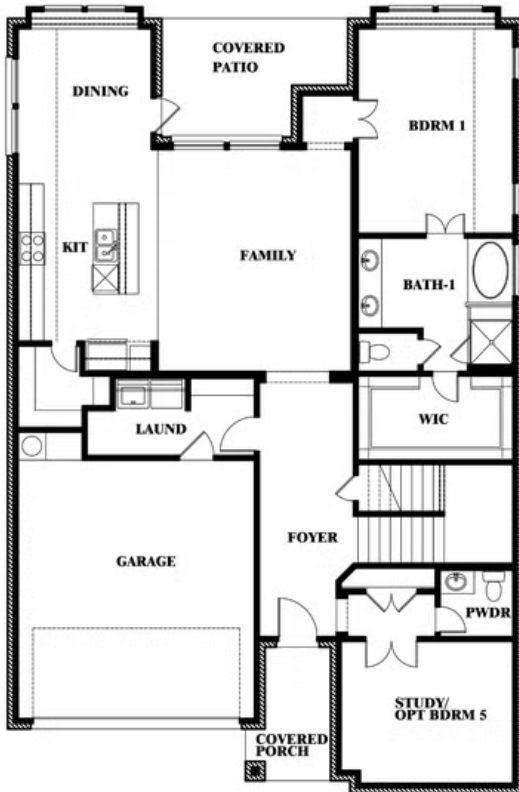

Violet II

VIOLET II FLOOR PLAN

ABE'S LANDING

3201 BOAT LANDING TRAIL, GRANBURY, TX 76049

Violet II

This brochure is for general informational purposes and is to be used as a guide only. Changes may be made during the development process and floorplans, dimensions, fixtures, fittings, finishes and specifications are subject to change without notice. Window placement, balcony configuration, wardrobe sizes and living areas may vary slightly within each plan type. EQUAL HOUSING OPPORTUNITY