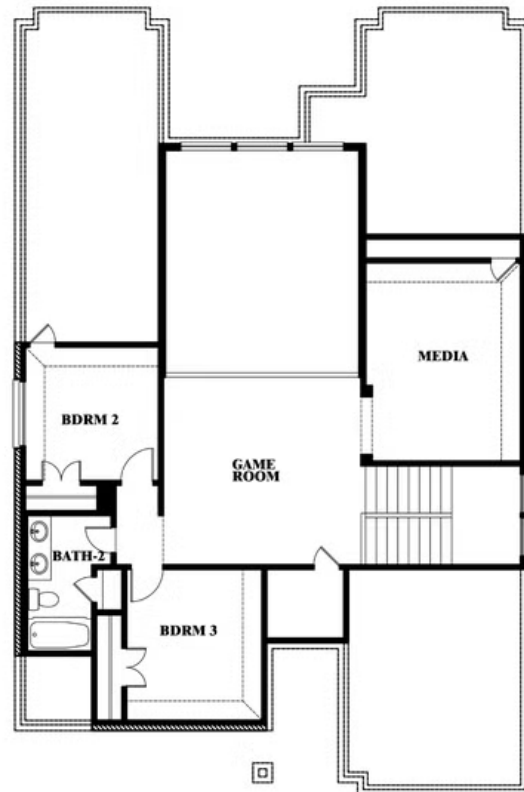

ELEVATION B

ELEVATION B

ELEVATION C

ELEVATION C

Violet II

VIOLET II FLOOR PLAN

ABE'S LANDING

3201 BOAT LANDING TRAIL, GRANBURY, TX 76049

Violet II

This brochure is for general informational purposes and is to be used as a guide only. Changes may be made during the development process and floorplans, dimensions, fixtures, fittings, finishes and specifications are subject to change without notice. Window placement, balcony configuration, wardrobe sizes and living areas may vary slightly within each plan type. EQUAL HOUSING OPPORTUNITY