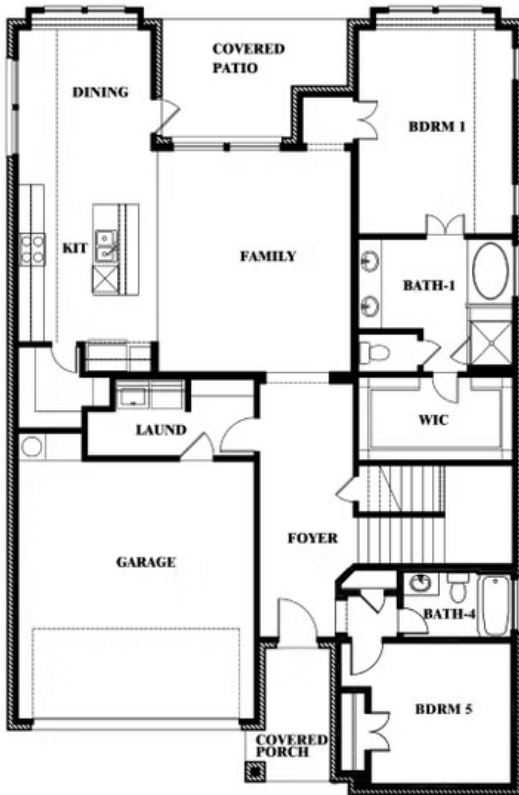

## ABE'S LANDING

3201 BOAT LANDING TRAIL, GRANBURY, TX 76049

**2,591**  
SQUARE FEET

**3**  
BEDROOMS

**2.5**  
BATHROOMS

**2**  
CAR GARAGE

**ELEVATION A**

**ELEVATION AS**

## Violet II

This brochure is for general informational purposes and is to be used as a guide only. Changes may be made during the development process and floorplans, dimensions, fixtures, fittings, finishes and specifications are subject to change without notice. Window placement, balcony configuration, wardrobe sizes and living areas may vary slightly within each plan type. EQUAL HOUSING OPPORTUNITY

# Violet II

**VIOLET II FLOOR PLAN WITH OPTIONAL BEDROOM AT STUDY**

## Violet II Opt. Bed 5 & Bath 4 at Study

This brochure is for general informational purposes and is to be used as a guide only. Changes may be made during the development process and floorplans, dimensions, fixtures, fittings, finishes and specifications are subject to change without notice. Window placement, balcony configuration, wardrobe sizes and living areas may vary slightly within each plan type. EQUAL HOUSING OPPORTUNITY