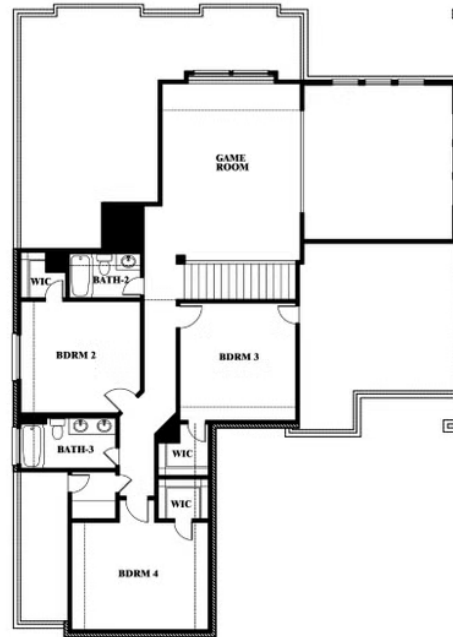

Spring Cress

ABE'S LANDING

3201 BOAT LANDING TRAIL, GRANBURY, TX 76049

Spring Cress Opt. Bed 6 & Bath 5 at Media