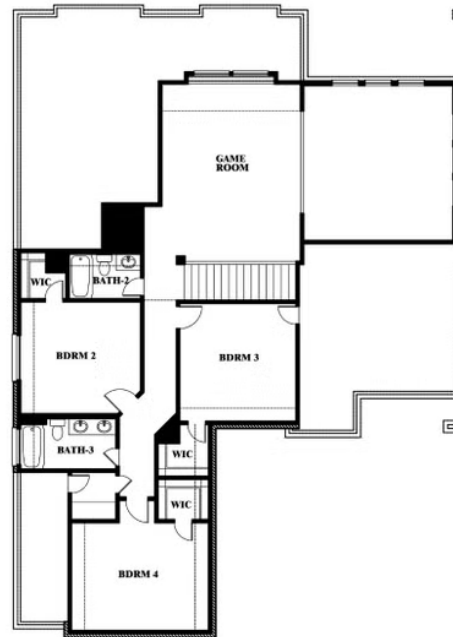

Spring Cress

ABE'S LANDING

3201 BOAT LANDING TRAIL, GRANBURY, TX 76049

Spring Cress Opt. Bed 5 & Bath 4 at Dining