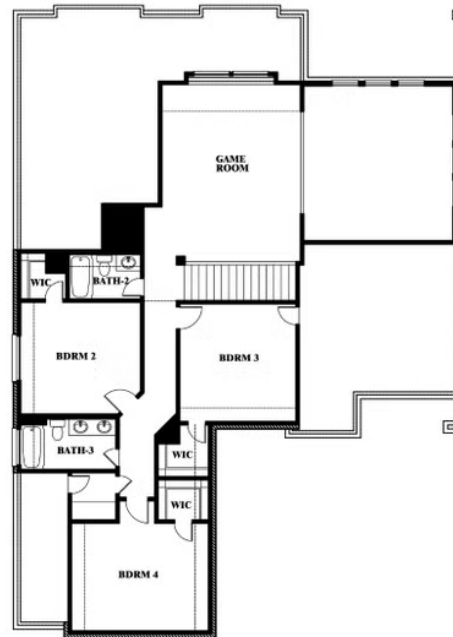

Spring Cress

ABE'S LANDING

3201 BOAT LANDING TRAIL, GRANBURY, TX 76049

Spring Cress Opt. Mini Garage at Dining