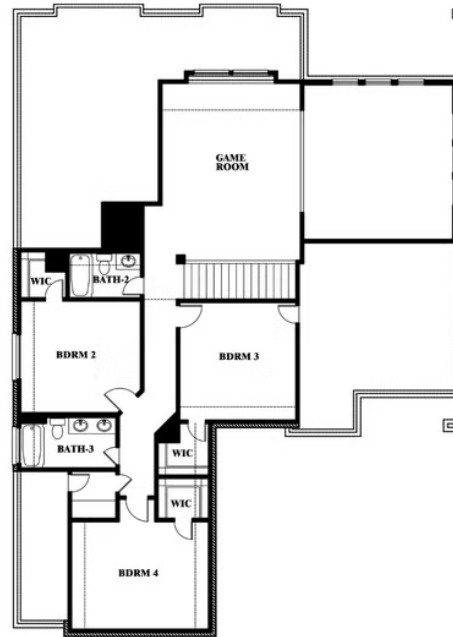

Spring Cress

ABE'S LANDING

3201 BOAT LANDING TRAIL, GRANBURY, TX 76049

Spring Cress