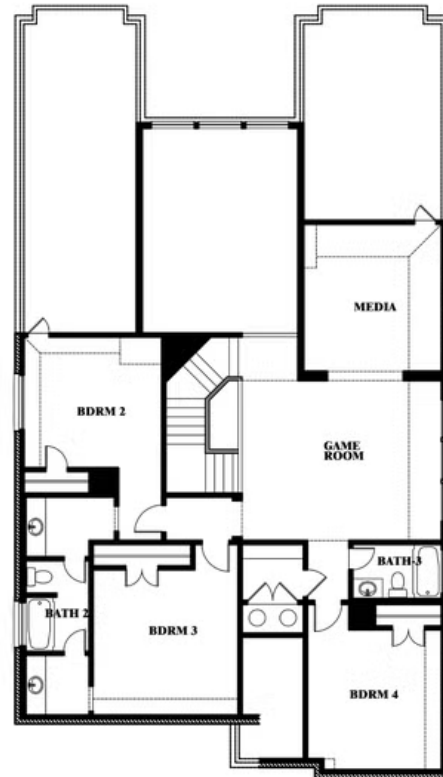

Rose II

HOMES FROM
\$507,990

CLASSIC SERIES

ABE'S LANDING

3201 BOAT LANDING TRAIL, GRANBURY, TX 76049

3,557
SQUARE FEET

4
BEDROOMS

3.5
BATHROOMS

2
CAR GARAGE

ELEVATION A

ELEVATION AS

ELEVATION AS

ELEVATION B

ELEVATION B

ELEVATION C

ELEVATION C

ELEVATION D

ELEVATION D

Rose II

ROSE II FLOOR PLAN

ABE'S LANDING

3201 BOAT LANDING TRAIL, GRANBURY, TX 76049

Rose II

This brochure is for general informational purposes and is to be used as a guide only. Changes may be made during the development process and floorplans, dimensions, fixtures, fittings, finishes and specifications are subject to change without notice. Window placement, balcony configuration, wardrobe sizes and living areas may vary slightly within each plan type. EQUAL HOUSING OPPORTUNITY

Rose II

ABE'S LANDING

3201 BOAT LANDING TRAIL, GRANBURY, TX 76049

ROSE II FLOOR PLAN WITH OPTIONAL BED & BATH AT STUDY

Rose II Opt. Bed & Bath at Study

This brochure is for general informational purposes and is to be used as a guide only. Changes may be made during the development process and floorplans, dimensions, fixtures, fittings, finishes and specifications are subject to change without notice. Window placement, balcony configuration, wardrobe sizes and living areas may vary slightly within each plan type. EQUAL HOUSING OPPORTUNITY