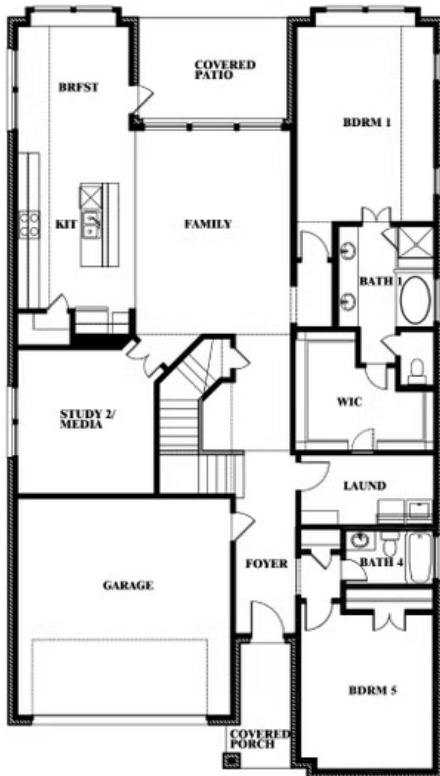

Rose II

HOMES FROM
\$507,990

CLASSIC SERIES

ABE'S LANDING

3201 BOAT LANDING TRAIL, GRANBURY, TX 76049

3,557
SQUARE FEET

4
BEDROOMS

3.5
BATHROOMS

ELEVATION D

ELEVATION D

Rose II

ROSE II FLOOR PLAN

ABE'S LANDING

3201 BOAT LANDING TRAIL, GRANBURY, TX 76049

Rose II

This brochure is for general informational purposes and is to be used as a guide only. Changes may be made during the development process and floorplans, dimensions, fixtures, fittings, finishes and specifications are subject to change without notice. Window placement, balcony configuration, wardrobe sizes and living areas may vary slightly within each plan type. EQUAL HOUSING OPPORTUNITY

Rose II

ABE'S LANDING

3201 BOAT LANDING TRAIL, GRANBURY, TX 76049

ROSE II FLOOR PLAN WITH OPTIONAL BED & BATH AT STUDY

Rose II Opt. Bed & Bath at Study

This brochure is for general informational purposes and is to be used as a guide only. Changes may be made during the development process and floorplans, dimensions, fixtures, fittings, finishes and specifications are subject to change without notice. Window placement, balcony configuration, wardrobe sizes and living areas may vary slightly within each plan type. EQUAL HOUSING OPPORTUNITY