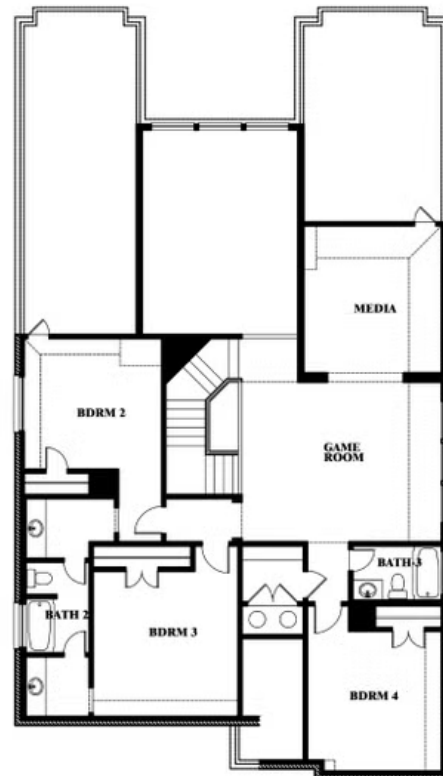

Rose II

HOMES FROM
\$507,990

CLASSIC SERIES

ABE'S LANDING

3201 BOAT LANDING TRAIL, GRANBURY, TX 76049

3,557
SQUARE FEET

4
BEDROOMS

3.5
BATHROOMS

ELEVATION D

ELEVATION D

Rose II

ROSE II FLOOR PLAN

ABE'S LANDING

3201 BOAT LANDING TRAIL, GRANBURY, TX 76049

Rose II

This brochure is for general informational purposes and is to be used as a guide only. Changes may be made during the development process and floorplans, dimensions, fixtures, fittings, finishes and specifications are subject to change without notice. Window placement, balcony configuration, wardrobe sizes and living areas may vary slightly within each plan type. EQUAL HOUSING OPPORTUNITY

Rose II

ABE'S LANDING

3201 BOAT LANDING TRAIL, GRANBURY, TX 76049

ROSE II FLOOR PLAN WITH OPTIONAL BED & BATH AT STUDY

Rose II Opt. Bed & Bath at Study

This brochure is for general informational purposes and is to be used as a guide only. Changes may be made during the development process and floorplans, dimensions, fixtures, fittings, finishes and specifications are subject to change without notice. Window placement, balcony configuration, wardrobe sizes and living areas may vary slightly within each plan type. EQUAL HOUSING OPPORTUNITY