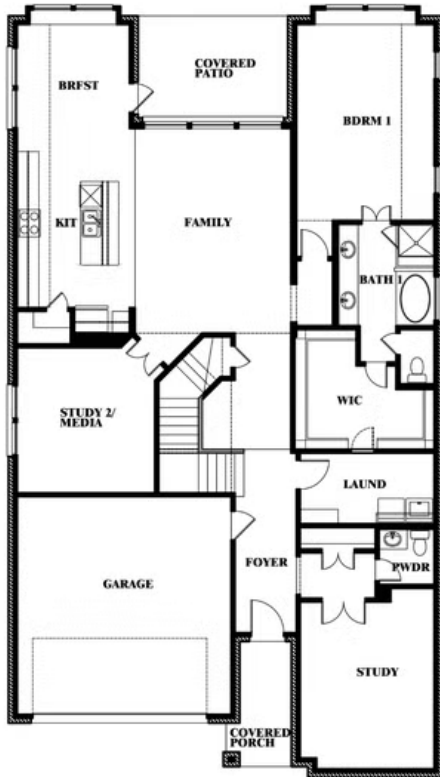

Rose II

HOMES FROM
\$507,990

CLASSIC SERIES

ABE'S LANDING

3201 BOAT LANDING TRAIL, GRANBURY, TX 76049

3,557
SQUARE FEET

4
BEDROOMS

3.5
BATHROOMS

2
CAR GARAGE

ELEVATION A

ELEVATION AS

ELEVATION AS

ELEVATION B

ELEVATION B

ELEVATION C

ELEVATION C

ELEVATION D

ELEVATION D

Rose II

ROSE II FLOOR PLAN

ABE'S LANDING

3201 BOAT LANDING TRAIL, GRANBURY, TX 76049

Rose II

This brochure is for general informational purposes and is to be used as a guide only. Changes may be made during the development process and floorplans, dimensions, fixtures, fittings, finishes and specifications are subject to change without notice. Window placement, balcony configuration, wardrobe sizes and living areas may vary slightly within each plan type. EQUAL HOUSING OPPORTUNITY

Rose II

ABE'S LANDING

3201 BOAT LANDING TRAIL, GRANBURY, TX 76049

ROSE II FLOOR PLAN WITH OPTIONAL BED & BATH AT STUDY

Rose II Opt. Bed & Bath at Study

This brochure is for general informational purposes and is to be used as a guide only. Changes may be made during the development process and floorplans, dimensions, fixtures, fittings, finishes and specifications are subject to change without notice. Window placement, balcony configuration, wardrobe sizes and living areas may vary slightly within each plan type. EQUAL HOUSING OPPORTUNITY