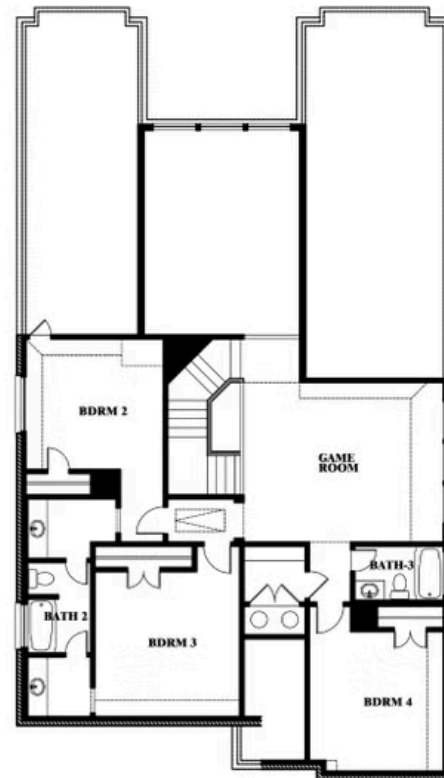

Rose

HOMES FROM
\$497,990

CLASSIC SERIES

ABE'S LANDING

3201 BOAT LANDING TRAIL, GRANBURY, TX 76049

3,359
SQUARE FEET

4
BEDROOMS

3.5
BATHROOMS

ELEVATION D

ELEVATION D

Rose

ROSE FLOOR PLAN

ABE'S LANDING

3201 BOAT LANDING TRAIL, GRANBURY, TX 76049

Rose

This brochure is for general informational purposes and is to be used as a guide only. Changes may be made during the development process and floorplans, dimensions, fixtures, fittings, finishes and specifications are subject to change without notice. Window placement, balcony configuration, wardrobe sizes and living areas may vary slightly within each plan type. EQUAL HOUSING OPPORTUNITY

Rose

ABE'S LANDING

3201 BOAT LANDING TRAIL, GRANBURY, TX 76049

ROSE FLOOR PLAN WITH OPTIONAL BED & BATH AT STUDY

Rose
Opt. Bed & Bath at Study

This brochure is for general informational purposes and is to be used as a guide only. Changes may be made during the development process and floorplans, dimensions, fixtures, fittings, finishes and specifications are subject to change without notice. Window placement, balcony configuration, wardrobe sizes and living areas may vary slightly within each plan type. EQUAL HOUSING OPPORTUNITY