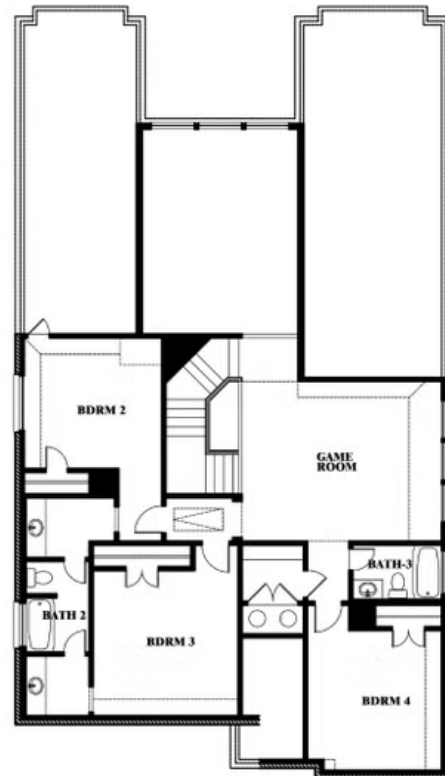

Rose

CLASSIC SERIES

ABE'S LANDING

3201 BOAT LANDING TRAIL, GRANBURY, TX 76049

HOMES FROM

\$497,990

3,359
SQUARE FEET

4
BEDROOMS

3.5
BATHROOMS

2
CAR GARAGE

ELEVATION A

ELEVATION AS

ELEVATION AS

ELEVATION B

ELEVATION B

ELEVATION C

ELEVATION C

ELEVATION D

ELEVATION D

Rose

ROSE FLOOR PLAN

ABE'S LANDING

3201 BOAT LANDING TRAIL, GRANBURY, TX 76049

Rose

Rose

ABE'S LANDING

3201 BOAT LANDING TRAIL, GRANBURY, TX 76049

ROSE FLOOR PLAN WITH OPTIONAL BED & BATH AT STUDY

Rose
Opt. Bed & Bath at Study

This brochure is for general informational purposes and is to be used as a guide only. Changes may be made during the development process and floorplans, dimensions, fixtures, fittings, finishes and specifications are subject to change without notice. Window placement, balcony configuration, wardrobe sizes and living areas may vary slightly within each plan type. EQUAL HOUSING OPPORTUNITY