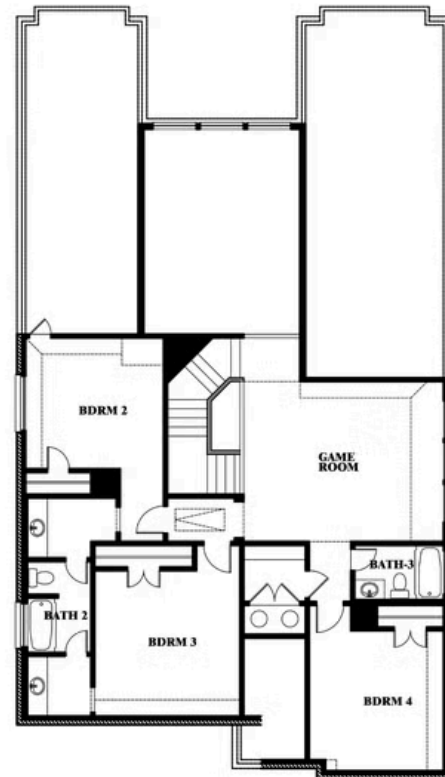

Rose

HOMES FROM
\$497,990

CLASSIC SERIES

ABE'S LANDING

3201 BOAT LANDING TRAIL, GRANBURY, TX 76049

3,359
SQUARE FEET

4
BEDROOMS

3.5
BATHROOMS

2
CAR GARAGE

ELEVATION A

ELEVATION AS

ELEVATION AS

ELEVATION B

ELEVATION B

ELEVATION C

ELEVATION C

ELEVATION D

ELEVATION D

Rose

ROSE FLOOR PLAN

ABE'S LANDING

3201 BOAT LANDING TRAIL, GRANBURY, TX 76049

Rose

This brochure is for general informational purposes and is to be used as a guide only. Changes may be made during the development process and floorplans, dimensions, fixtures, fittings, finishes and specifications are subject to change without notice. Window placement, balcony configuration, wardrobe sizes and living areas may vary slightly within each plan type. EQUAL HOUSING OPPORTUNITY

Rose

ABE'S LANDING

3201 BOAT LANDING TRAIL, GRANBURY, TX 76049

ROSE FLOOR PLAN WITH OPTIONAL BED & BATH AT STUDY

Rose
Opt. Bed & Bath at Study

This brochure is for general informational purposes and is to be used as a guide only. Changes may be made during the development process and floorplans, dimensions, fixtures, fittings, finishes and specifications are subject to change without notice. Window placement, balcony configuration, wardrobe sizes and living areas may vary slightly within each plan type. EQUAL HOUSING OPPORTUNITY