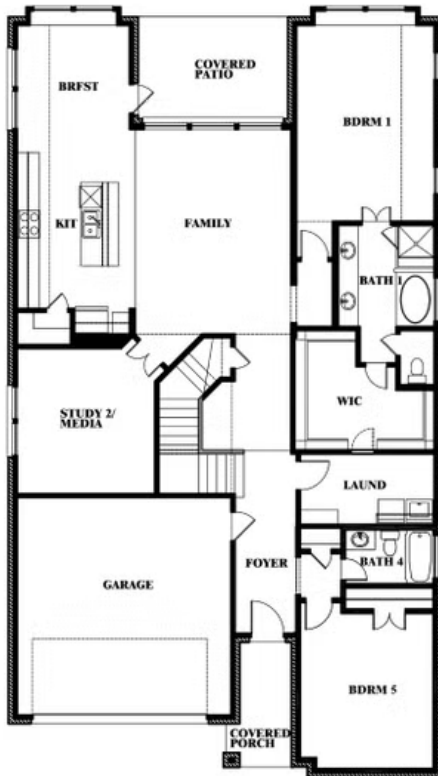

Rose

CLASSIC SERIES

ABE'S LANDING

3201 BOAT LANDING TRAIL, GRANBURY, TX 76049

HOMES FROM

\$497,990

3,359
SQUARE FEET

4
BEDROOMS

3.5
BATHROOMS

2
CAR GARAGE

ELEVATION A

ELEVATION AS

ELEVATION AS

ELEVATION B

ELEVATION B

ELEVATION C

ELEVATION C

ELEVATION D

ELEVATION D

Rose

ROSE FLOOR PLAN

ABE'S LANDING

3201 BOAT LANDING TRAIL, GRANBURY, TX 76049

Rose

Rose

ABE'S LANDING

3201 BOAT LANDING TRAIL, GRANBURY, TX 76049

ROSE FLOOR PLAN WITH OPTIONAL BED & BATH AT STUDY

Rose
Opt. Bed & Bath at Study

This brochure is for general informational purposes and is to be used as a guide only. Changes may be made during the development process and floorplans, dimensions, fixtures, fittings, finishes and specifications are subject to change without notice. Window placement, balcony configuration, wardrobe sizes and living areas may vary slightly within each plan type. EQUAL HOUSING OPPORTUNITY