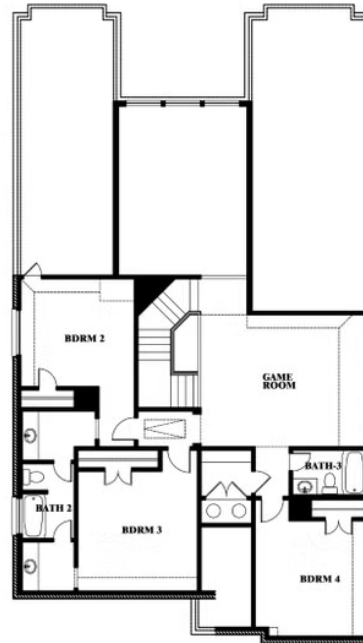

Rose

ABE'S LANDING

3201 BOAT LANDING TRAIL, GRANBURY, TX 76049

ROSE FLOOR PLAN WITH OPTIONAL BED & BATH AT STUDY

Rose
Opt. Bed & Bath at Study