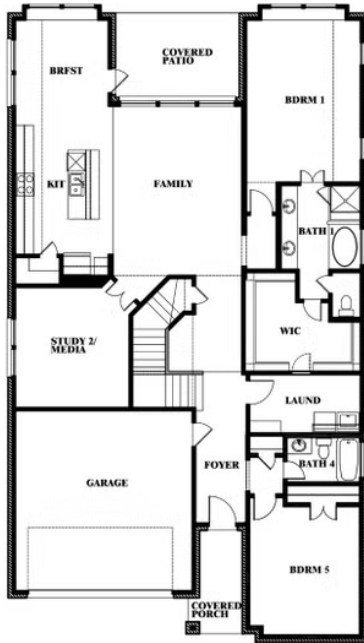

Rose

ABE'S LANDING

3201 BOAT LANDING TRAIL, GRANBURY, TX 76049

ROSE FLOOR PLAN WITH OPTIONAL BED & BATH AT STUDY

Rose
Opt. Bed & Bath at Study