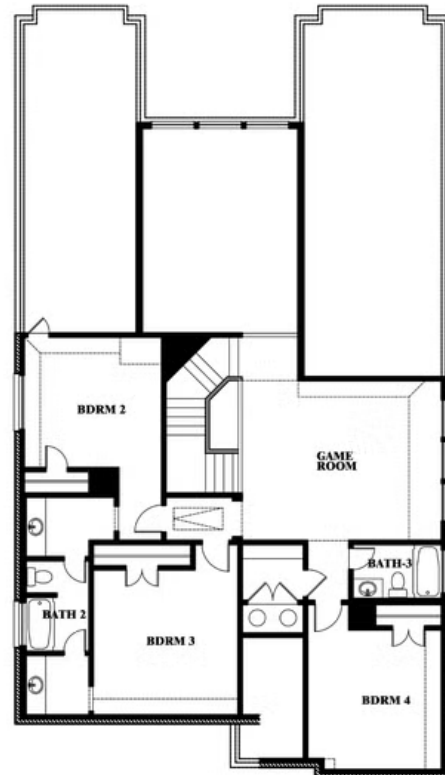

Rose

CLASSIC SERIES

ABE'S LANDING

3201 BOAT LANDING TRAIL, GRANBURY, TX 76049

HOMES FROM

\$497,990

3,359
SQUARE FEET

4
BEDROOMS

3.5
BATHROOMS

2
CAR GARAGE

ELEVATION A

ELEVATION AS

ELEVATION AS

ELEVATION B

ELEVATION B

ELEVATION C

ELEVATION C

ELEVATION D

ELEVATION D

Rose

ROSE FLOOR PLAN

ABE'S LANDING

3201 BOAT LANDING TRAIL, GRANBURY, TX 76049

Rose

This brochure is for general informational purposes and is to be used as a guide only. Changes may be made during the development process and floorplans, dimensions, fixtures, fittings, finishes and specifications are subject to change without notice. Window placement, balcony configuration, wardrobe sizes and living areas may vary slightly within each plan type. EQUAL HOUSING OPPORTUNITY