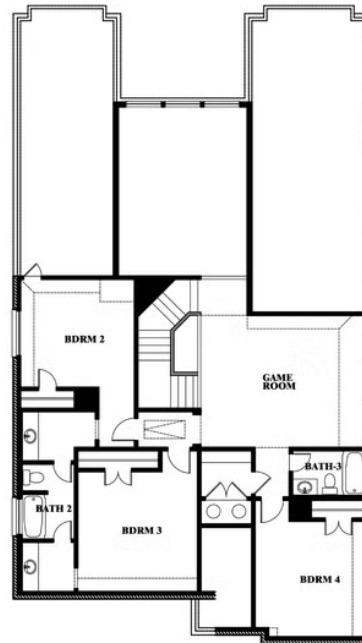

ELEVATION B

ELEVATION B

ELEVATION C

Rose

ROSE FLOOR PLAN

ABE'S LANDING

3201 BOAT LANDING TRAIL, GRANBURY, TX 76049

Rose