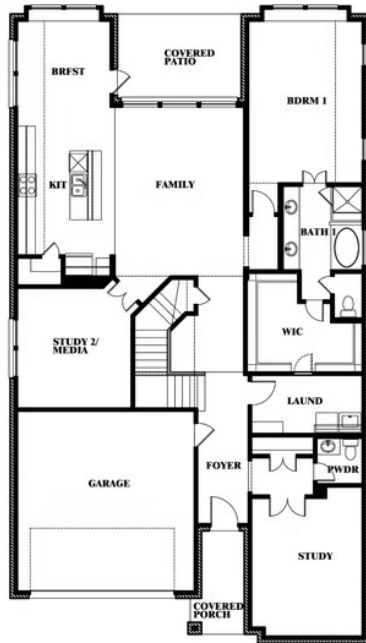

Rose

ROSE FLOOR PLAN

ABE'S LANDING

3201 BOAT LANDING TRAIL, GRANBURY, TX 76049

Rose