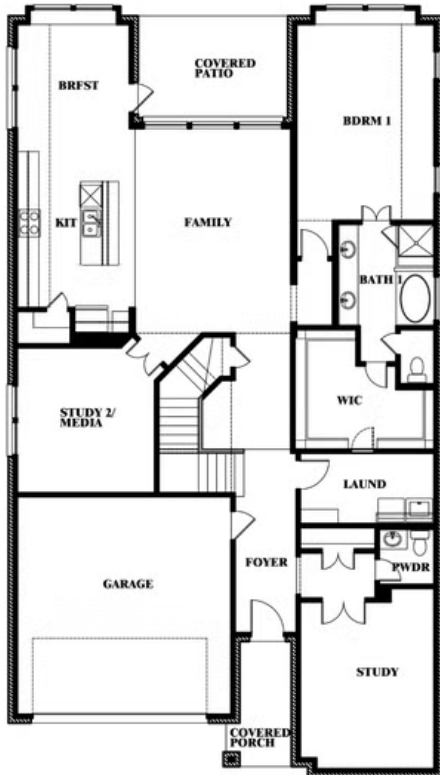

Rose

CLASSIC SERIES

ABE'S LANDING

3201 BOAT LANDING TRAIL, GRANBURY, TX 76049

HOMES FROM

\$497,990

3,359
SQUARE FEET

4
BEDROOMS

3.5
BATHROOMS

2
CAR GARAGE

ELEVATION A

ELEVATION AS

ELEVATION AS

ELEVATION B

ELEVATION B

ELEVATION C

ELEVATION C

ELEVATION D

ELEVATION D

Rose

ROSE FLOOR PLAN

ABE'S LANDING

3201 BOAT LANDING TRAIL, GRANBURY, TX 76049

Rose

Rose

ABE'S LANDING

3201 BOAT LANDING TRAIL, GRANBURY, TX 76049

ROSE FLOOR PLAN WITH OPTIONAL BED & BATH AT STUDY

Rose
Opt. Bed & Bath at Study

This brochure is for general informational purposes and is to be used as a guide only. Changes may be made during the development process and floorplans, dimensions, fixtures, fittings, finishes and specifications are subject to change without notice. Window placement, balcony configuration, wardrobe sizes and living areas may vary slightly within each plan type. EQUAL HOUSING OPPORTUNITY