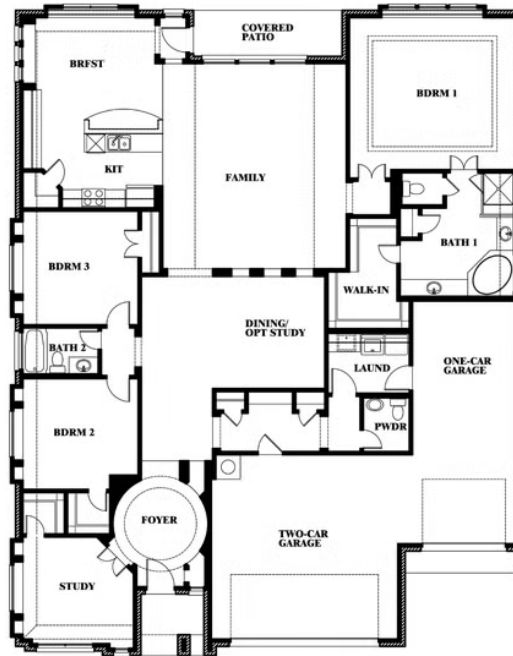

Primrose FE

ABE'S LANDING

3201 BOAT LANDING TRAIL, GRANBURY, TX 76049

Primrose FE