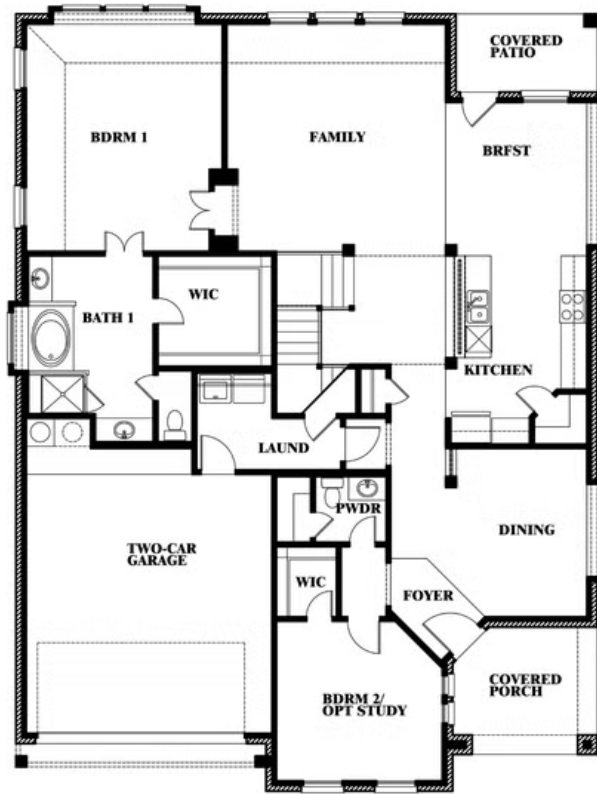

Magnolia

HOMES FROM
\$474,990

CLASSIC SERIES

ABE'S LANDING

3201 BOAT LANDING TRAIL, GRANBURY, TX 76049

3,187
SQUARE FEET

4
BEDROOMS

2.5
BATHROOMS

2
CAR GARAGE

Magnolia

MAGNOLIA FLOOR PLAN

ABE'S LANDING

3201 BOAT LANDING TRAIL, GRANBURY, TX 76049

Magnolia

This brochure is for general informational purposes and is to be used as a guide only. Changes may be made during the development process and floorplans, dimensions, fixtures, fittings, finishes and specifications are subject to change without notice. Window placement, balcony configuration, wardrobe sizes and living areas may vary slightly within each plan type. EQUAL HOUSING OPPORTUNITY