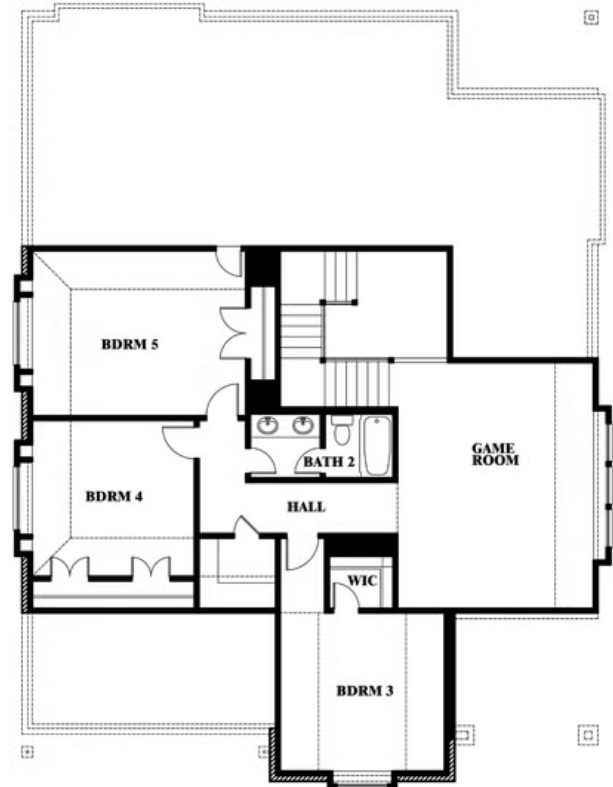

Magnolia

HOMES FROM
\$474,990

CLASSIC SERIES

ABE'S LANDING

3201 BOAT LANDING TRAIL, GRANBURY, TX 76049

3,187
SQUARE FEET

4
BEDROOMS

2.5
BATHROOMS

2
CAR GARAGE

Magnolia

MAGNOLIA FLOOR PLAN

ABE'S LANDING

3201 BOAT LANDING TRAIL, GRANBURY, TX 76049

Magnolia

This brochure is for general informational purposes and is to be used as a guide only. Changes may be made during the development process and floorplans, dimensions, fixtures, fittings, finishes and specifications are subject to change without notice. Window placement, balcony configuration, wardrobe sizes and living areas may vary slightly within each plan type. EQUAL HOUSING OPPORTUNITY