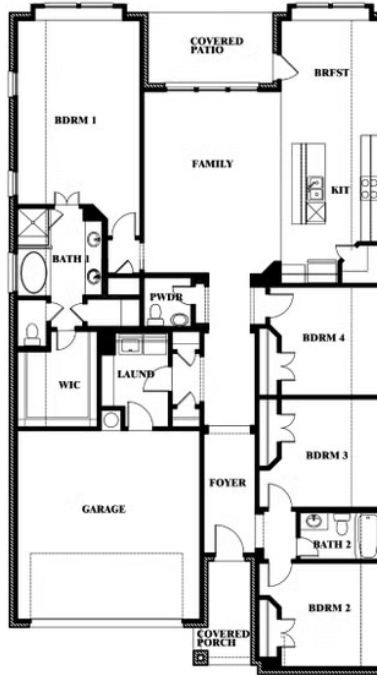

Jasmine

ABE'S LANDING

3201 BOAT LANDING TRAIL, GRANBURY, TX 76049

JASMINE FLOOR PLAN WITH OPTIONAL POWDER

Jasmine
Opt. Powder at Closet