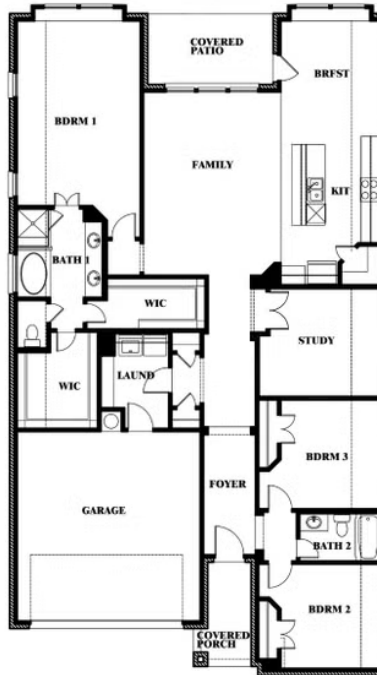

Jasmine

ABE'S LANDING

3201 BOAT LANDING TRAIL, GRANBURY, TX 76049

JASMINE FLOOR PLAN WITH OPTIONAL STUDY

Jasmine
Opt. Study at Bed 4