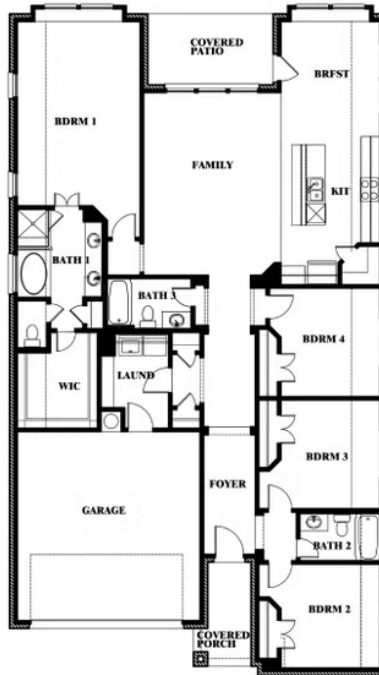

Jasmine

ABE'S LANDING

3201 BOAT LANDING TRAIL, GRANBURY, TX 76049

JASMINE FLOOR PLAN WITH OPTIONAL BATH 3

Jasmine
Opt. Bath 3 at Closet