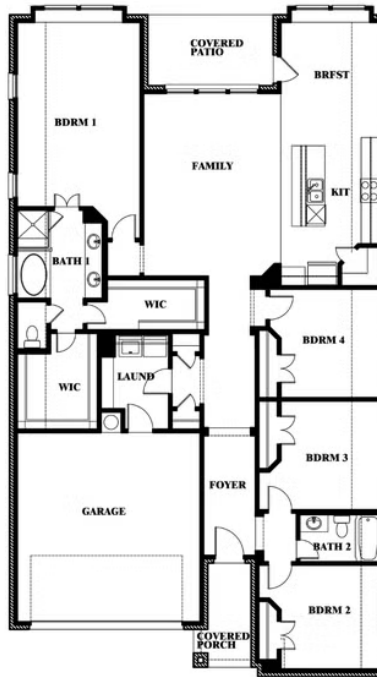

Jasmine

JASMINE FLOOR PLAN

ABE'S LANDING

3201 BOAT LANDING TRAIL, GRANBURY, TX 76049

Jasmine