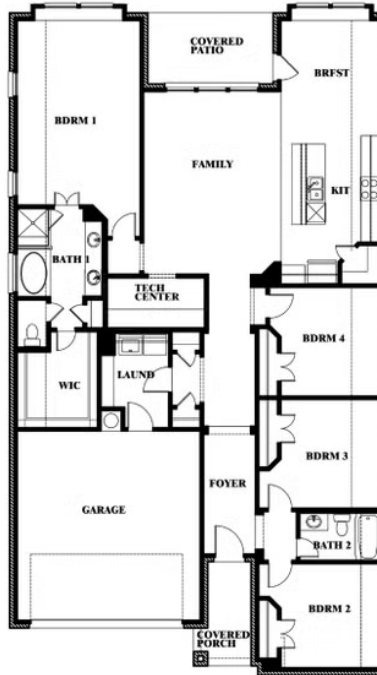

Jasmine

ABE'S LANDING

3201 BOAT LANDING TRAIL, GRANBURY, TX 76049

JASMINE FLOOR PLAN WITH OPTIONAL TECH CENTER

Jasmine
Opt. Tech Center at Closet