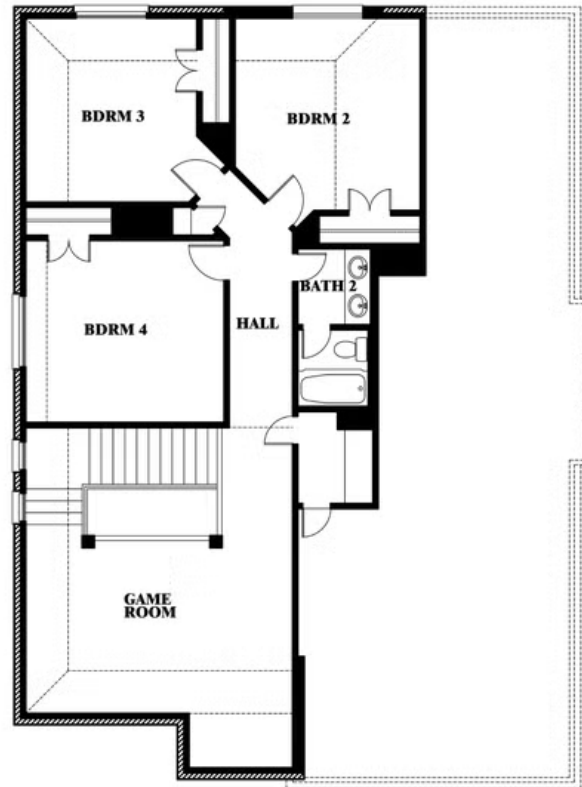

ELEVATION CS

ELEVATION D

ELEVATION D

Dewberry

ABE'S LANDING

3201 BOAT LANDING TRAIL, GRANBURY, TX 76049

Dewberry

This brochure is for general informational purposes and is to be used as a guide only. Changes may be made during the development process and floorplans, dimensions, fixtures, fittings, finishes and specifications are subject to change without notice. Window placement, balcony configuration, wardrobe sizes and living areas may vary slightly within each plan type. EQUAL HOUSING OPPORTUNITY