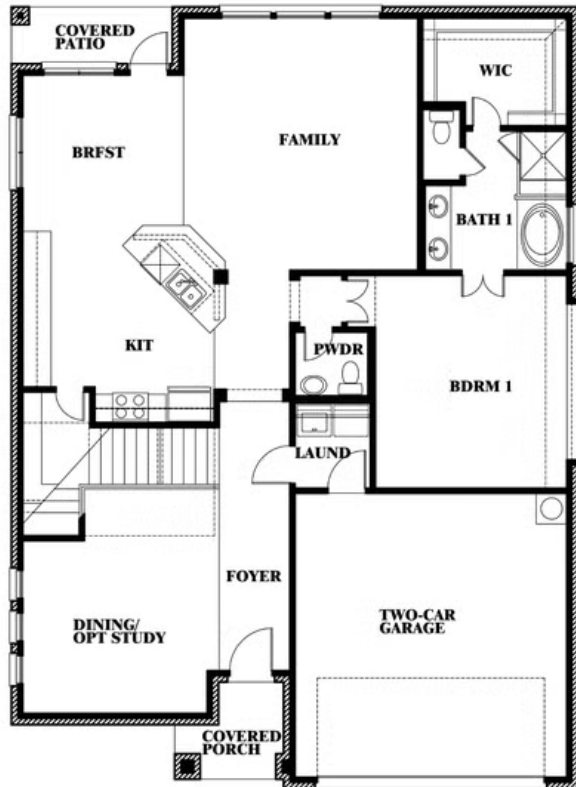

Dewberry

CLASSIC SERIES

ABE'S LANDING

3201 BOAT LANDING TRAIL, GRANBURY, TX 76049

HOMES FROM

\$449,990

2,820
SQUARE FEET

4
BEDROOMS

2.5
BATHROOMS

2
CAR GARAGE

ELEVATION C

ELEVATION AS

ELEVATION AS

ELEVATION A

ELEVATION A

ELEVATION CS

ELEVATION CS

ELEVATION D

ELEVATION D

Dewberry

ABE'S LANDING

3201 BOAT LANDING TRAIL, GRANBURY, TX 76049

Dewberry

This brochure is for general informational purposes and is to be used as a guide only. Changes may be made during the development process and floorplans, dimensions, fixtures, fittings, finishes and specifications are subject to change without notice. Window placement, balcony configuration, wardrobe sizes and living areas may vary slightly within each plan type. EQUAL HOUSING OPPORTUNITY