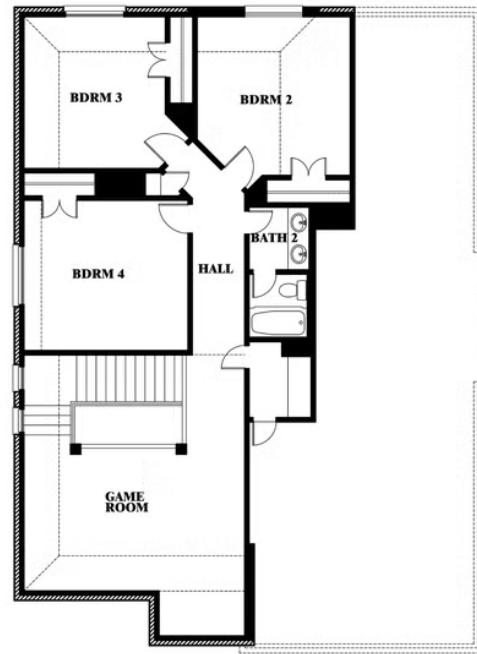

Dewberry

ABE'S LANDING

3201 BOAT LANDING TRAIL, GRANBURY, TX 76049

Dewberry