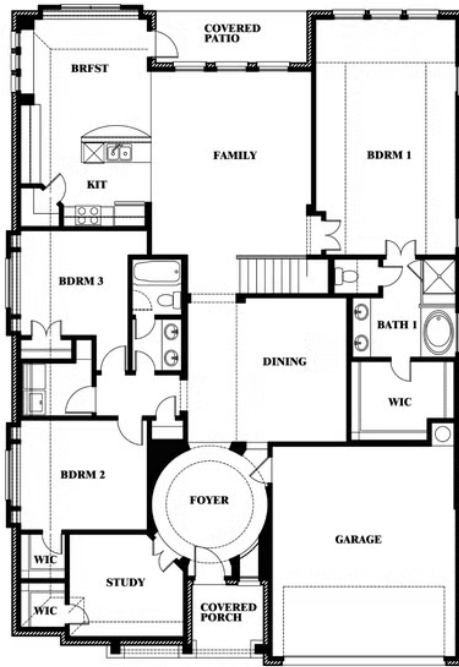

Carolina IV

ABE'S LANDING

3201 BOAT LANDING TRAIL, GRANBURY, TX 76049

Carolina IV