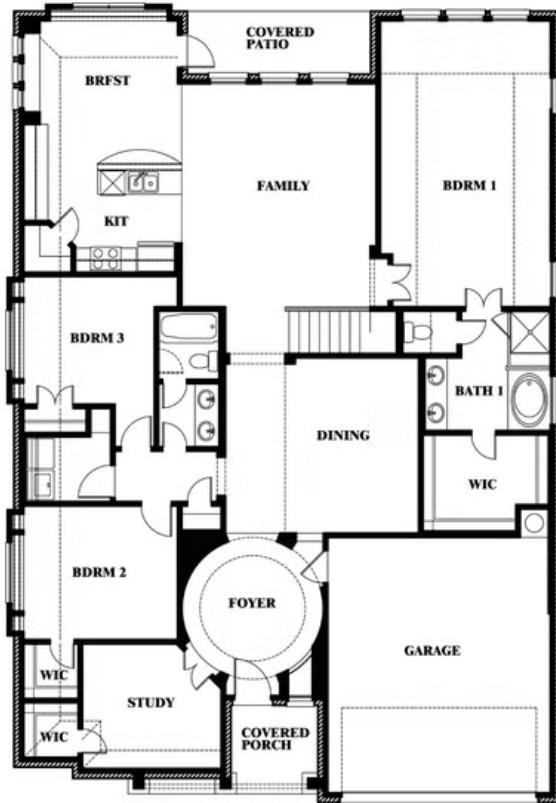

Carolina IV

HOMES FROM
\$483,990

CLASSIC SERIES

ABE'S LANDING

3201 BOAT LANDING TRAIL, GRANBURY, TX 76049

3,280
SQUARE FEET

4
BEDROOMS

3.0
BATHROOMS

2
CAR GARAGE

ELEVATION D

Document generated Nov 21, 2024. Prices, plans, square footage, features and materials are subject to change at any time without notice and vary among communities. Listed prices are for informational purposes only, are not binding, and do not create any contractual obligation(s). The price of any home is dependent on numerous factors, all of which are unique to a specific home, and is not guaranteed until specified in a binding contract. Pricing of elevations and additional optional beds/baths vary per plan. Some plans require a premium homesite. Please ask the Community Manager for details. Renderings of homes are artist concepts and may not reflect exact colors and materials.

Carolina IV

ABE'S LANDING

3201 BOAT LANDING TRAIL, GRANBURY, TX 76049

Carolina IV

This brochure is for general informational purposes and is to be used as a guide only. Changes may be made during the development process and floorplans, dimensions, fixtures, fittings, finishes and specifications are subject to change without notice. Window placement, balcony configuration, wardrobe sizes and living areas may vary slightly within each plan type. EQUAL HOUSING OPPORTUNITY