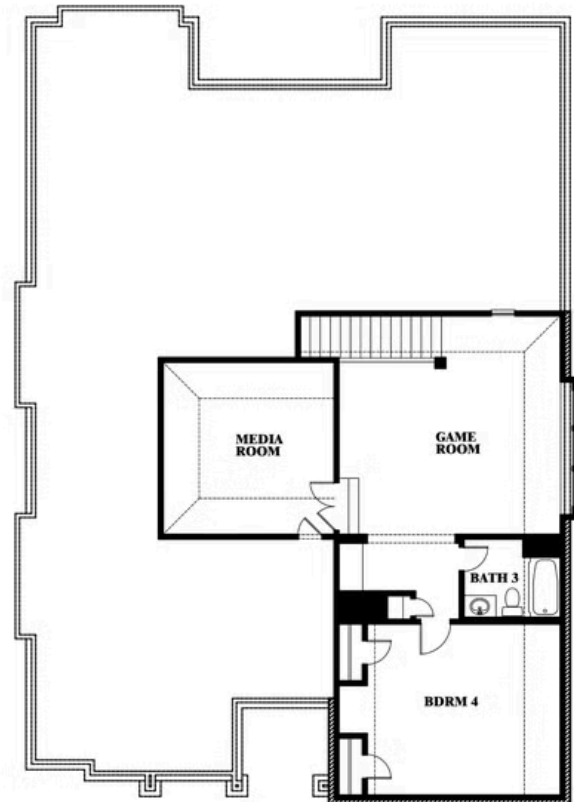

Carolina IV

HOMES FROM
\$483,990

CLASSIC SERIES

ABE'S LANDING

3201 BOAT LANDING TRAIL, GRANBURY, TX 76049

3,280
SQUARE FEET

4
BEDROOMS

3.0
BATHROOMS

2
CAR GARAGE

ELEVATION D

ELEVATION A

ELEVATION A

ELEVATION AS

ELEVATION AS

ELEVATION C

ELEVATION C

Carolina IV

ABE'S LANDING

3201 BOAT LANDING TRAIL, GRANBURY, TX 76049

Carolina IV

This brochure is for general informational purposes and is to be used as a guide only. Changes may be made during the development process and floorplans, dimensions, fixtures, fittings, finishes and specifications are subject to change without notice. Window placement, balcony configuration, wardrobe sizes and living areas may vary slightly within each plan type. EQUAL HOUSING OPPORTUNITY