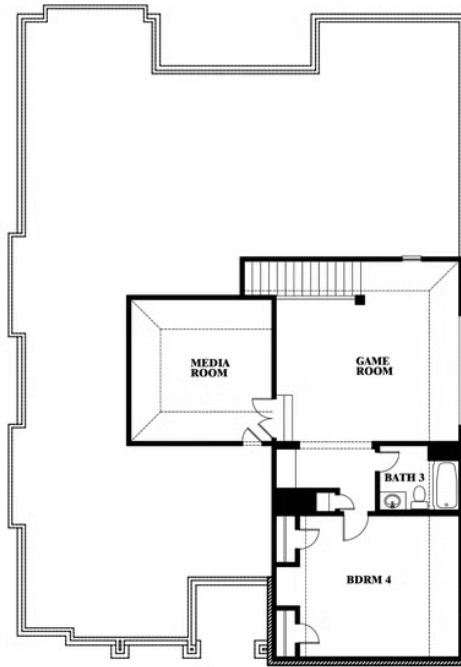

Carolina IV

ABE'S LANDING

3201 BOAT LANDING TRAIL, GRANBURY, TX 76049

Carolina IV