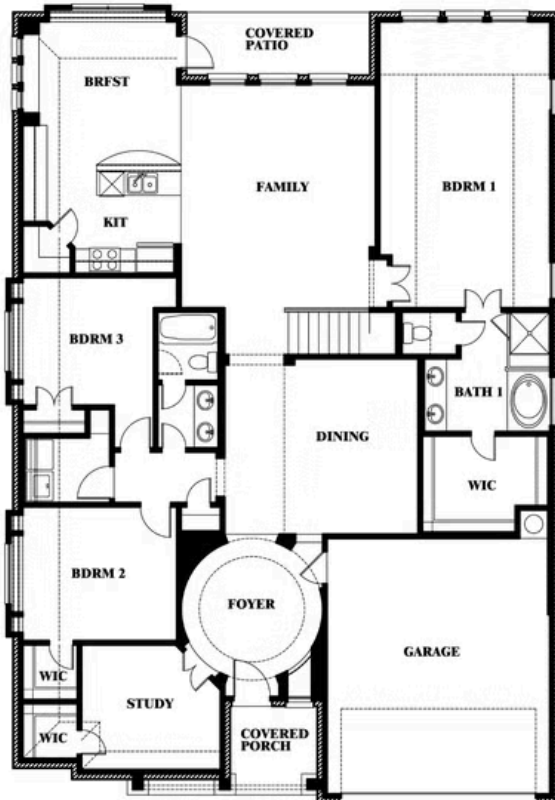

Carolina IV

HOMES FROM
\$483,990

CLASSIC SERIES

ABE'S LANDING

3201 BOAT LANDING TRAIL, GRANBURY, TX 76049

3,280
SQUARE FEET

4
BEDROOMS

3.0
BATHROOMS

2
CAR GARAGE

ELEVATION D

ELEVATION A

ELEVATION A

ELEVATION AS

ELEVATION AS

ELEVATION C

ELEVATION C

Carolina IV

ABE'S LANDING

3201 BOAT LANDING TRAIL, GRANBURY, TX 76049

Carolina IV

This brochure is for general informational purposes and is to be used as a guide only. Changes may be made during the development process and floorplans, dimensions, fixtures, fittings, finishes and specifications are subject to change without notice. Window placement, balcony configuration, wardrobe sizes and living areas may vary slightly within each plan type. EQUAL HOUSING OPPORTUNITY