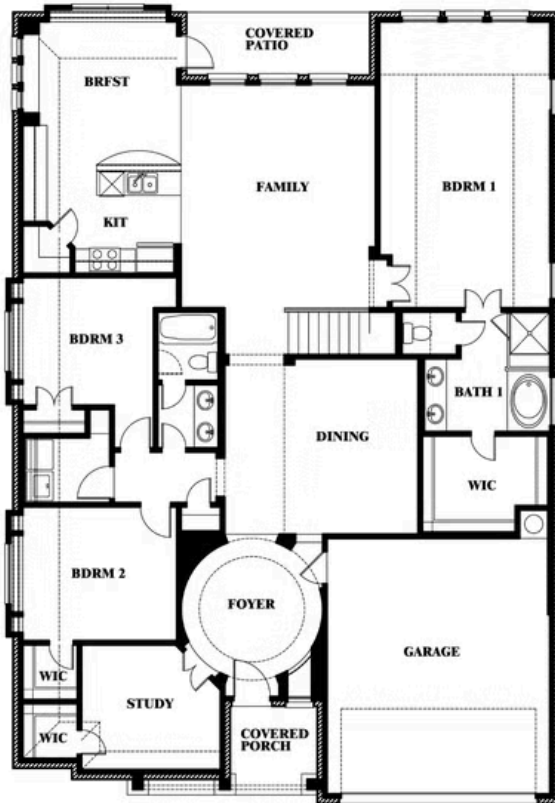

Carolina IV

HOMES FROM
\$483,990

CLASSIC SERIES

ABE'S LANDING

3201 BOAT LANDING TRAIL, GRANBURY, TX 76049

3,280
SQUARE FEET

4
BEDROOMS

3.0
BATHROOMS

2
CAR GARAGE

ELEVATION D

ELEVATION A

ELEVATION A

ELEVATION AS

ELEVATION AS

ELEVATION C

ELEVATION C

ELEVATION E

ELEVATION E

ELEVATION F

ELEVATION F

Carolina IV

ABE'S LANDING

3201 BOAT LANDING TRAIL, GRANBURY, TX 76049

Carolina IV

This brochure is for general informational purposes and is to be used as a guide only. Changes may be made during the development process and floorplans, dimensions, fixtures, fittings, finishes and specifications are subject to change without notice. Window placement, balcony configuration, wardrobe sizes and living areas may vary slightly within each plan type. EQUAL HOUSING OPPORTUNITY