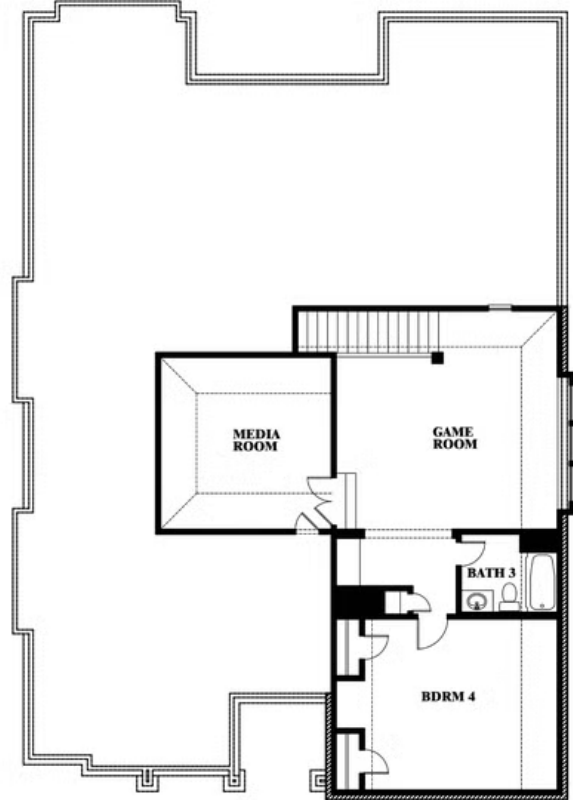

Carolina IV

HOMES FROM
\$483,990

CLASSIC SERIES

ABE'S LANDING

3201 BOAT LANDING TRAIL, GRANBURY, TX 76049

3,280
SQUARE FEET

4
BEDROOMS

3.0
BATHROOMS

2
CAR GARAGE

ELEVATION D

Document generated Nov 21, 2024. Prices, plans, square footage, features and materials are subject to change at any time without notice and vary among communities. Listed prices are for informational purposes only, are not binding, and do not create any contractual obligation(s). The price of any home is dependent on numerous factors, all of which are unique to a specific home, and is not guaranteed until specified in a binding contract. Pricing of elevations and additional optional beds/baths vary per plan. Some plans require a premium homesite. Please ask the Community Manager for details. Renderings of homes are artist concepts and may not reflect exact colors and materials.

Carolina IV

ABE'S LANDING

3201 BOAT LANDING TRAIL, GRANBURY, TX 76049

Carolina IV

This brochure is for general informational purposes and is to be used as a guide only. Changes may be made during the development process and floorplans, dimensions, fixtures, fittings, finishes and specifications are subject to change without notice. Window placement, balcony configuration, wardrobe sizes and living areas may vary slightly within each plan type. EQUAL HOUSING OPPORTUNITY