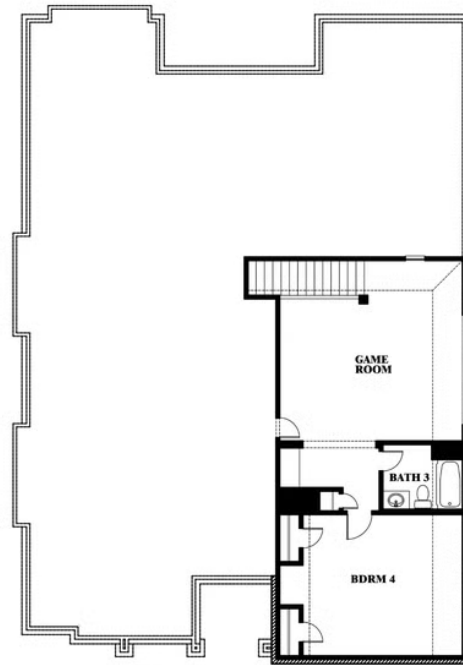

ELEVATION D

ELEVATION F

Carolina III

ABE'S LANDING

3201 BOAT LANDING TRAIL, GRANBURY, TX 76049

Carolina III