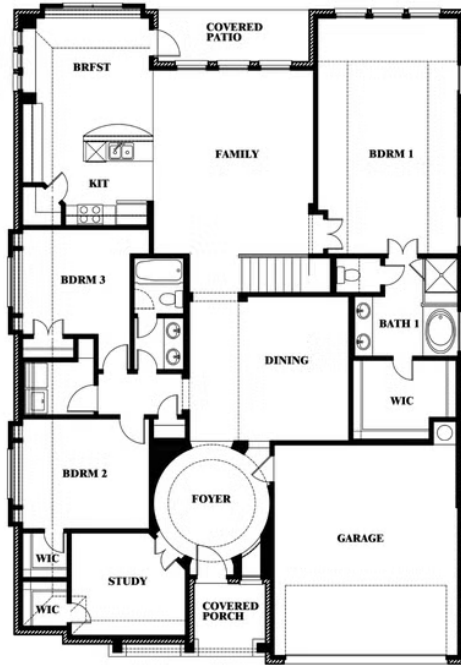

Carolina III

ABE'S LANDING

3201 BOAT LANDING TRAIL, GRANBURY, TX 76049

Carolina III