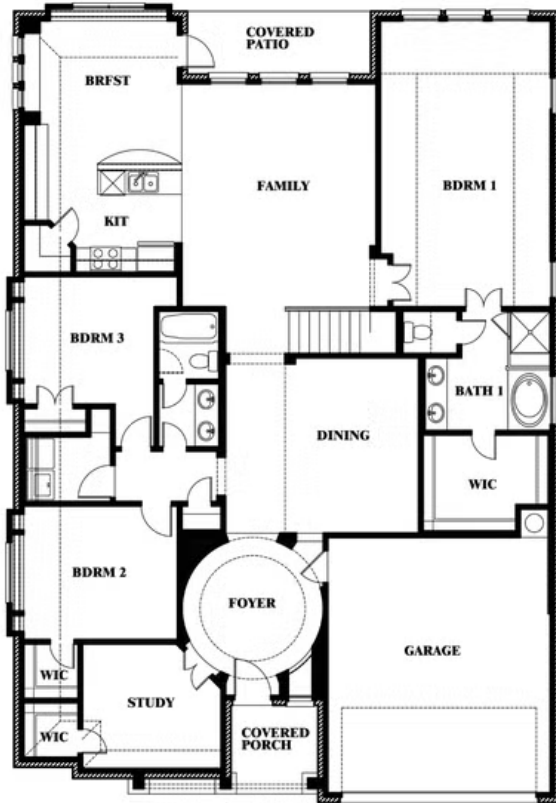

Carolina II

HOMES FROM
\$458,990

CLASSIC SERIES

ABE'S LANDING

3201 BOAT LANDING TRAIL, GRANBURY, TX 76049

2,771
SQUARE FEET

3
BEDROOMS

3.0
BATHROOMS

ELEVATION E

ELEVATION E

ELEVATION F

ELEVATION F

Carolina II

ABE'S LANDING

3201 BOAT LANDING TRAIL, GRANBURY, TX 76049

Carolina II

This brochure is for general informational purposes and is to be used as a guide only. Changes may be made during the development process and floorplans, dimensions, fixtures, fittings, finishes and specifications are subject to change without notice. Window placement, balcony configuration, wardrobe sizes and living areas may vary slightly within each plan type. EQUAL HOUSING OPPORTUNITY

Carolina II

ABE'S LANDING

3201 BOAT LANDING TRAIL, GRANBURY, TX 76049

Carolina II with Media Room

This brochure is for general informational purposes and is to be used as a guide only. Changes may be made during the development process and floorplans, dimensions, fixtures, fittings, finishes and specifications are subject to change without notice. Window placement, balcony configuration, wardrobe sizes and living areas may vary slightly within each plan type. EQUAL HOUSING OPPORTUNITY