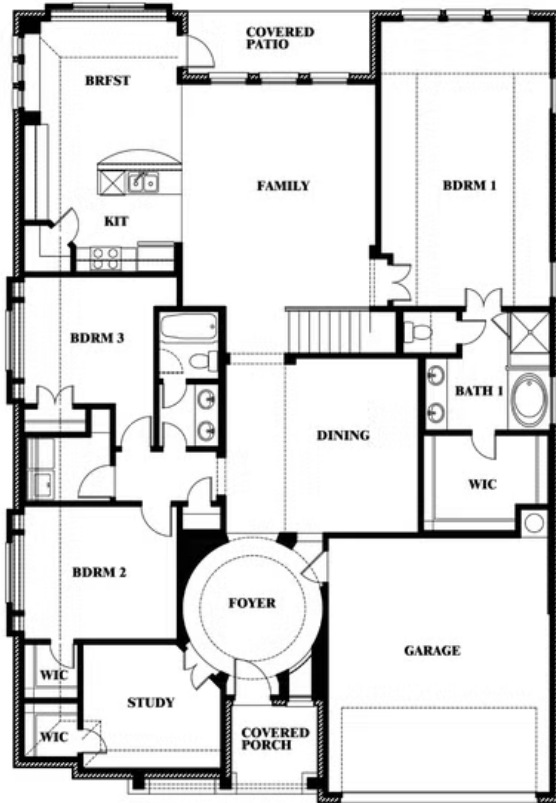

Carolina II

HOMES FROM
\$458,990

CLASSIC SERIES

ABE'S LANDING

3201 BOAT LANDING TRAIL, GRANBURY, TX 76049

2,771
SQUARE FEET

3
BEDROOMS

3.0
BATHROOMS

ELEVATION E

ELEVATION E

ELEVATION F

ELEVATION F

Carolina II

ABE'S LANDING

3201 BOAT LANDING TRAIL, GRANBURY, TX 76049

Carolina II

This brochure is for general informational purposes and is to be used as a guide only. Changes may be made during the development process and floorplans, dimensions, fixtures, fittings, finishes and specifications are subject to change without notice. Window placement, balcony configuration, wardrobe sizes and living areas may vary slightly within each plan type. EQUAL HOUSING OPPORTUNITY

Carolina II

ABE'S LANDING

3201 BOAT LANDING TRAIL, GRANBURY, TX 76049

Carolina II with Media Room

This brochure is for general informational purposes and is to be used as a guide only. Changes may be made during the development process and floorplans, dimensions, fixtures, fittings, finishes and specifications are subject to change without notice. Window placement, balcony configuration, wardrobe sizes and living areas may vary slightly within each plan type. EQUAL HOUSING OPPORTUNITY