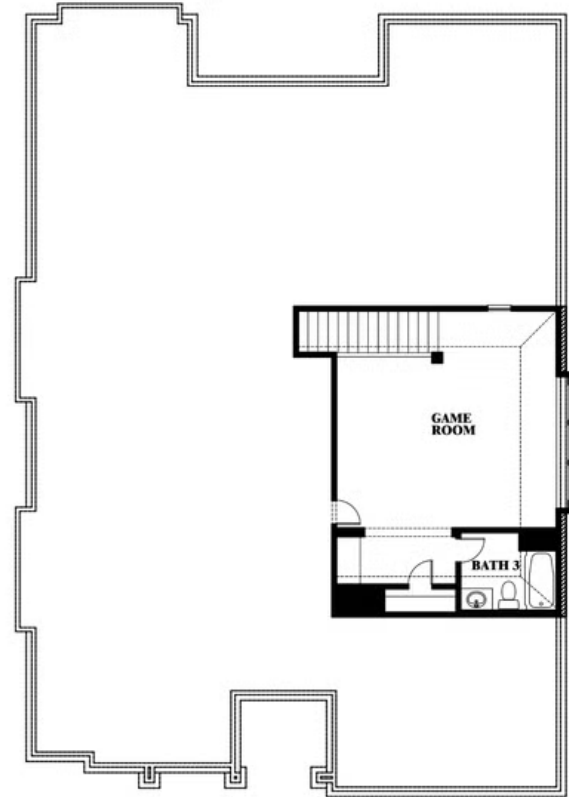

Carolina II

HOMES FROM
\$458,990

CLASSIC SERIES

ABE'S LANDING

3201 BOAT LANDING TRAIL, GRANBURY, TX 76049

2,771
SQUARE FEET

3
BEDROOMS

3.0
BATHROOMS

2
CAR GARAGE

ELEVATION D

ELEVATION A

ELEVATION A

ELEVATION AS

ELEVATION AS

ELEVATION C

ELEVATION C

ELEVATION E

ELEVATION E

ELEVATION F

ELEVATION F

Carolina II

ABE'S LANDING

3201 BOAT LANDING TRAIL, GRANBURY, TX 76049

Carolina II

This brochure is for general informational purposes and is to be used as a guide only. Changes may be made during the development process and floorplans, dimensions, fixtures, fittings, finishes and specifications are subject to change without notice. Window placement, balcony configuration, wardrobe sizes and living areas may vary slightly within each plan type. EQUAL HOUSING OPPORTUNITY