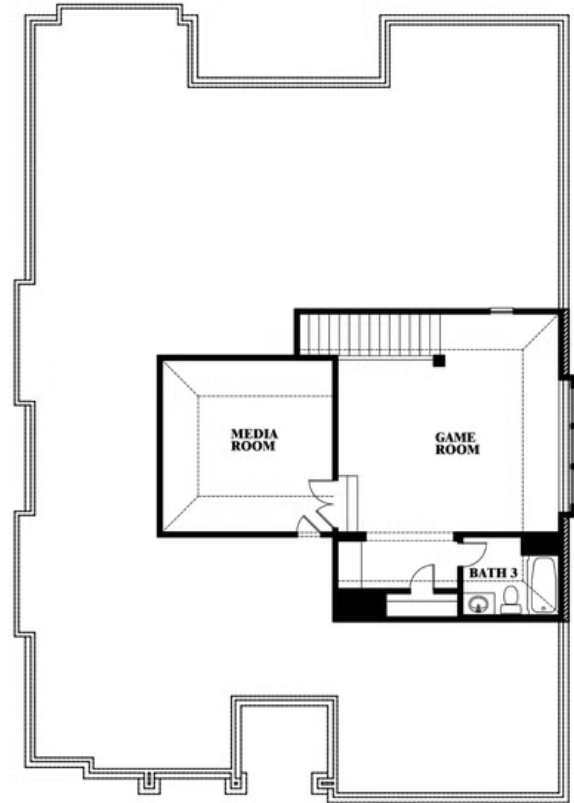

Carolina II

HOMES FROM
\$458,990

CLASSIC SERIES

ABE'S LANDING

3201 BOAT LANDING TRAIL, GRANBURY, TX 76049

2,771
SQUARE FEET

3
BEDROOMS

3.0
BATHROOMS

This brochure is for general informational purposes and is to be used as a guide only. Changes may be made during the development process and floorplans, dimensions, fixtures, fittings, finishes and specifications are subject to change without notice. Window placement, balcony configuration, wardrobe sizes and living areas may vary slightly within each plan type. EQUAL HOUSING OPPORTUNITY

Carolina II

ABE'S LANDING

3201 BOAT LANDING TRAIL, GRANBURY, TX 76049

Carolina II with Media Room

This brochure is for general informational purposes and is to be used as a guide only. Changes may be made during the development process and floorplans, dimensions, fixtures, fittings, finishes and specifications are subject to change without notice. Window placement, balcony configuration, wardrobe sizes and living areas may vary slightly within each plan type. EQUAL HOUSING OPPORTUNITY