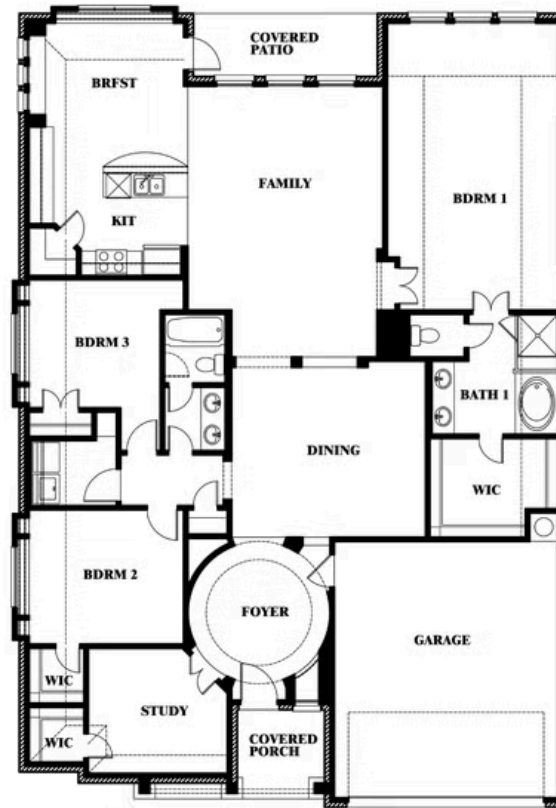

Carolina

ABE'S LANDING

3201 BOAT LANDING TRAIL, GRANBURY, TX 76049

Carolina

This brochure is for general informational purposes and is to be used as a guide only. Changes may be made during the development process and floorplans, dimensions, fixtures, fittings, finishes and specifications are subject to change without notice. Window placement, balcony configuration, wardrobe sizes and living areas may vary slightly within each plan type. EQUAL HOUSING OPPORTUNITY