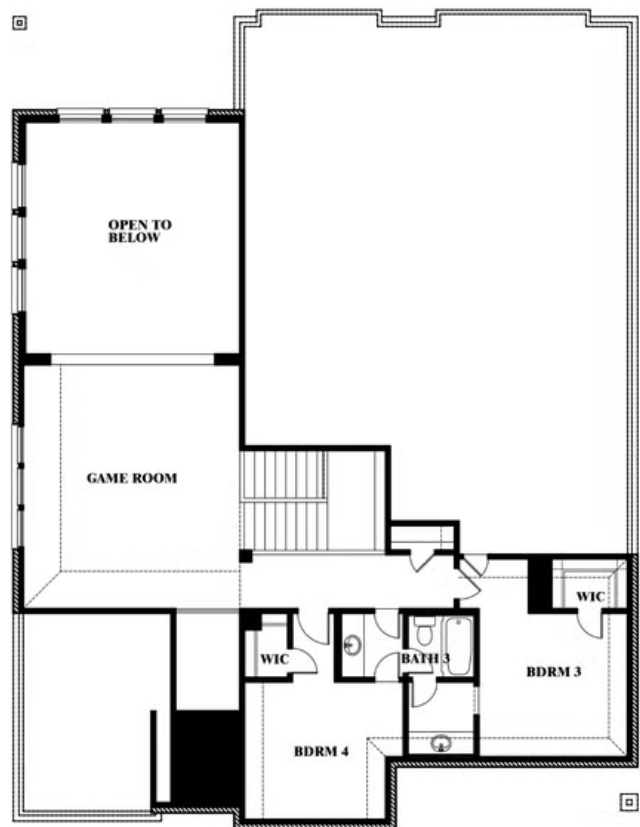

Bellflower

HOMES FROM
\$511,990

CLASSIC SERIES

ABE'S LANDING

3201 BOAT LANDING TRAIL, GRANBURY, TX 76049

3,527
SQUARE FEET

4
BEDROOMS

3.5
BATHROOMS

2
CAR GARAGE

ELEVATION D

ELEVATION A

ELEVATION A

ELEVATION AS

ELEVATION AS

ELEVATION B

ELEVATION B

Bellflower

ABE'S LANDING

3201 BOAT LANDING TRAIL, GRANBURY, TX 76049

Bellflower

This brochure is for general informational purposes and is to be used as a guide only. Changes may be made during the development process and floorplans, dimensions, fixtures, fittings, finishes and specifications are subject to change without notice. Window placement, balcony configuration, wardrobe sizes and living areas may vary slightly within each plan type. EQUAL HOUSING OPPORTUNITY