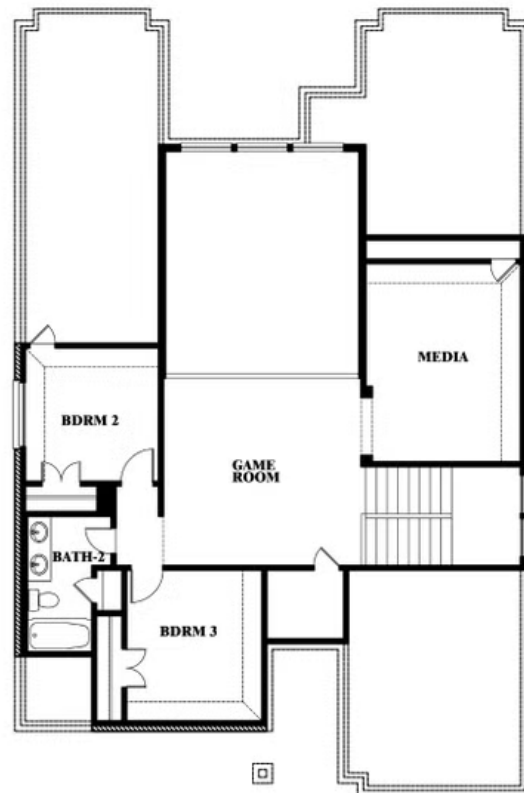

2.5
BATHROOMS

2
CAR GARAGE

ELEVATION A

ELEVATION AS

ELEVATION AS

ELEVATION B

ELEVATION B

ELEVATION C

Violet II

WILDCAT RIDGE

WILDCAT RIDGE, GODLEY, TX 76044

VIOLET II FLOOR PLAN WITH OPTIONAL BEDROOM AT STUDY

Violet II Opt. Bed 5 & Bath 4 at Study

This brochure is for general informational purposes and is to be used as a guide only. Changes may be made during the development process and floorplans, dimensions, fixtures, fittings, finishes and specifications are subject to change without notice. Window placement, balcony configuration, wardrobe sizes and living areas may vary slightly within each plan type. EQUAL HOUSING OPPORTUNITY