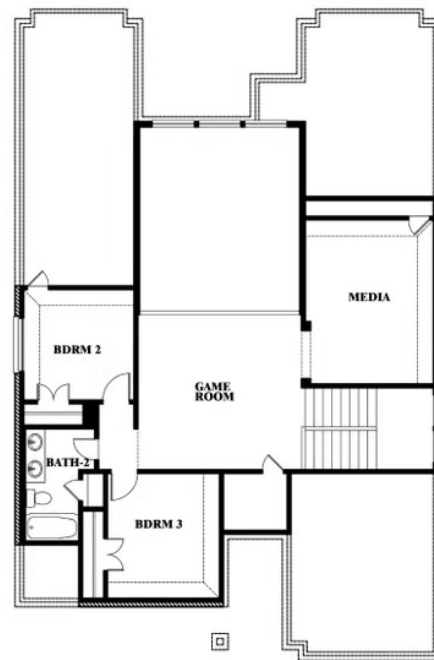

Violet II

WILDCAT RIDGE

WILDCAT RIDGE, GODLEY, TX 76044

VIOLET II FLOOR PLAN WITH OPTIONAL BEDROOM AT STUDY

Violet II
Opt. Bed 5 & Bath 4 at Study