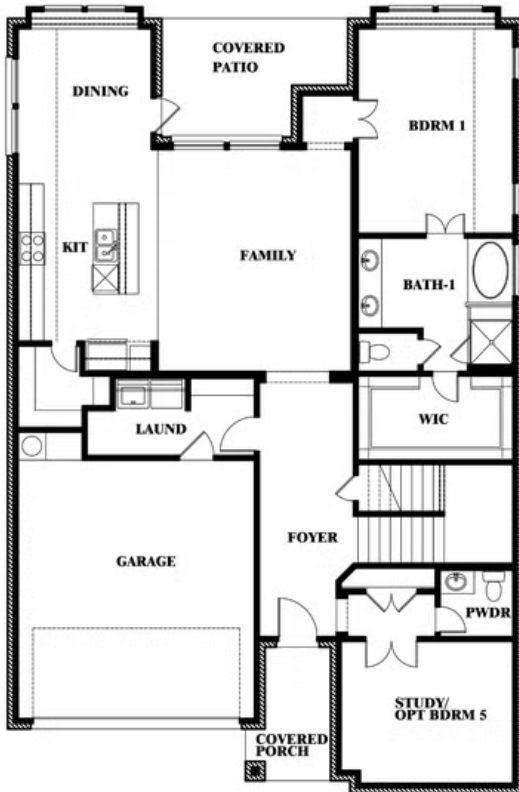

2.5
BATHROOMS

2
CAR GARAGE

ELEVATION A

ELEVATION AS

ELEVATION AS

ELEVATION B

ELEVATION B

ELEVATION C

ELEVATION C

ELEVATION D

ELEVATION D

Violet II

VIOLET II FLOOR PLAN

WILDCAT RIDGE

WILDCAT RIDGE, GODLEY, TX 76044

Violet II

This brochure is for general informational purposes and is to be used as a guide only. Changes may be made during the development process and floorplans, dimensions, fixtures, fittings, finishes and specifications are subject to change without notice. Window placement, balcony configuration, wardrobe sizes and living areas may vary slightly within each plan type. EQUAL HOUSING OPPORTUNITY

Violet II

WILDCAT RIDGE

WILDCAT RIDGE, GODLEY, TX 76044

VIOLET II FLOOR PLAN WITH OPTIONAL BEDROOM AT STUDY

Violet II Opt. Bed 5 & Bath 4 at Study

This brochure is for general informational purposes and is to be used as a guide only. Changes may be made during the development process and floorplans, dimensions, fixtures, fittings, finishes and specifications are subject to change without notice. Window placement, balcony configuration, wardrobe sizes and living areas may vary slightly within each plan type. EQUAL HOUSING OPPORTUNITY