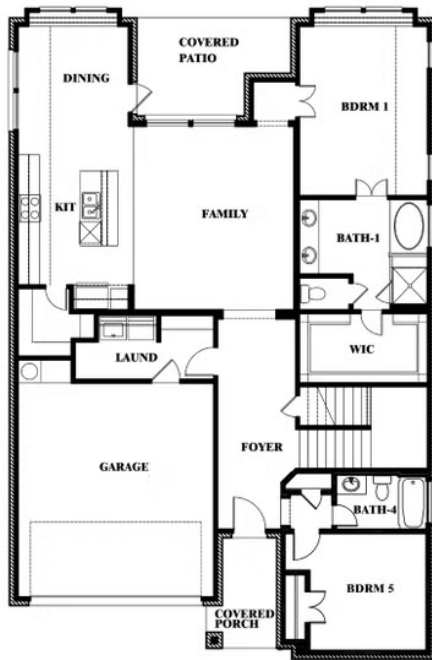

Violet II

WILDCAT RIDGE

WILDCAT RIDGE, GODLEY, TX 76044

VIOLET II FLOOR PLAN WITH OPTIONAL BEDROOM AT STUDY

Violet II
Opt. Bed 5 & Bath 4 at Study