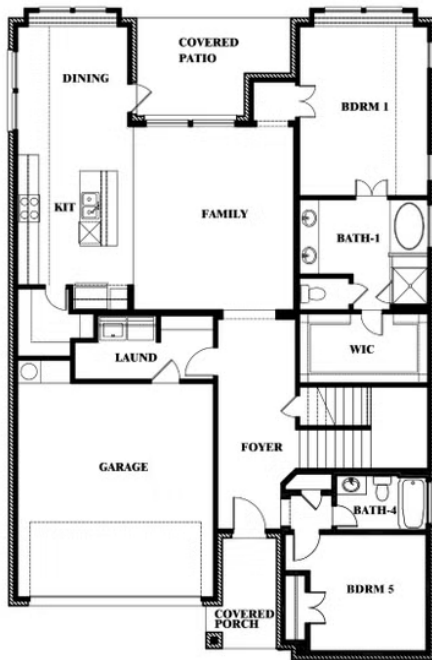

Violet

WILDCAT RIDGE

WILDCAT RIDGE, GODLEY, TX 76044

VIOLET FLOOR PLAN WITH OPTIONAL BEDROOM AT STUDY

Violet
Opt. Bed 5 & Bath 4 at Study