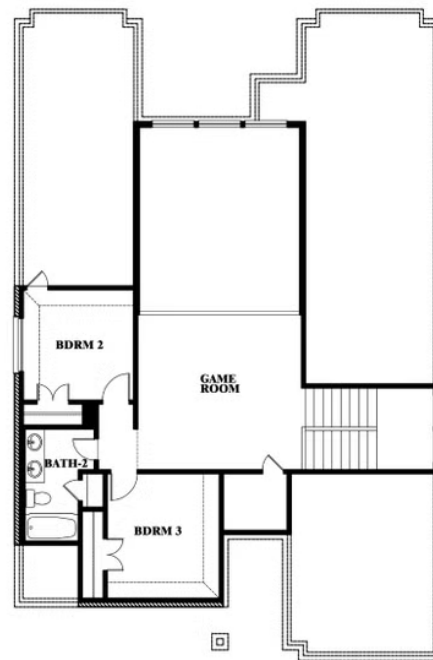

Violet

WILDCAT RIDGE

WILDCAT RIDGE, GODLEY, TX 76044

VIOLET FLOOR PLAN WITH OPTIONAL BEDROOM AT STUDY

Violet
Opt. Bed 5 & Bath 4 at Study