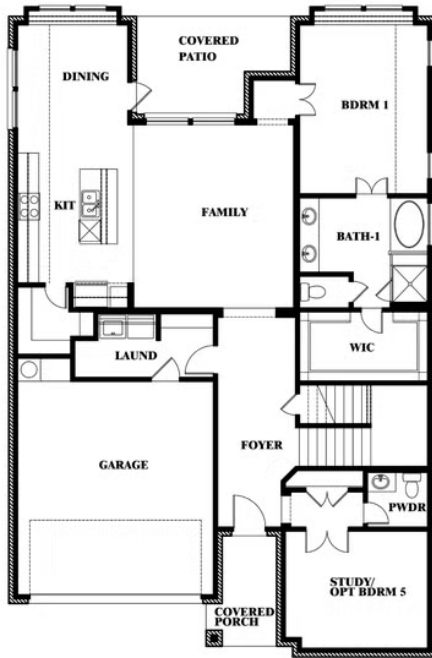

Violet

VIOLET FLOOR PLAN

WILDCAT RIDGE

WILDCAT RIDGE, GODLEY, TX 76044

Violet