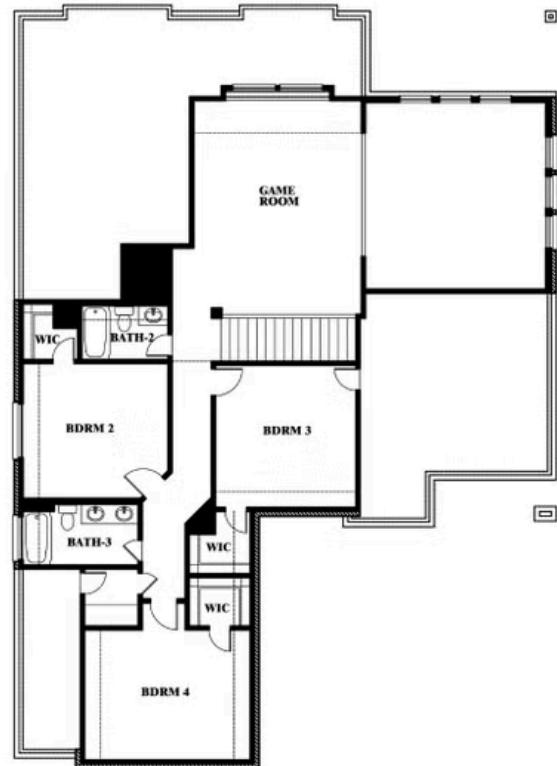

Spring Cress

WILDCAT RIDGE

WILDCAT RIDGE, GODLEY, TX 76044

Spring Cress Opt. Bed 6 & Bath 5 at Media

This brochure is for general informational purposes and is to be used as a guide only. Changes may be made during the development process and floorplans, dimensions, fixtures, fittings, finishes and specifications are subject to change without notice. Window placement, balcony configuration, wardrobe sizes and living areas may vary slightly within each plan type. EQUAL HOUSING OPPORTUNITY

Spring Cress

WILDCAT RIDGE

WILDCAT RIDGE, GODLEY, TX 76044

Spring Cress Opt. Mini Garage at Dining

This brochure is for general informational purposes and is to be used as a guide only. Changes may be made during the development process and floorplans, dimensions, fixtures, fittings, finishes and specifications are subject to change without notice. Window placement, balcony configuration, wardrobe sizes and living areas may vary slightly within each plan type. EQUAL HOUSING OPPORTUNITY

Spring Cress

WILDCAT RIDGE

WILDCAT RIDGE, GODLEY, TX 76044

Spring Cress Opt. Bed 5 & Bath 4 at Dining

This brochure is for general informational purposes and is to be used as a guide only. Changes may be made during the development process and floorplans, dimensions, fixtures, fittings, finishes and specifications are subject to change without notice. Window placement, balcony configuration, wardrobe sizes and living areas may vary slightly within each plan type. EQUAL HOUSING OPPORTUNITY