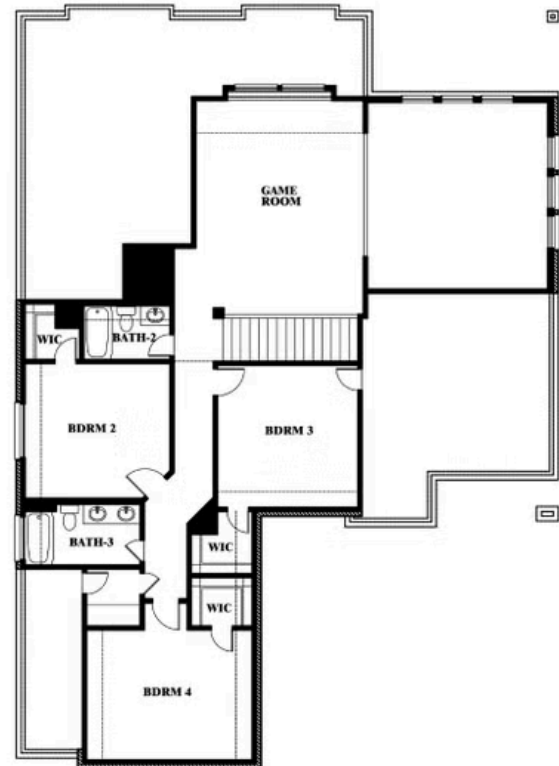

Spring Cress

WILDCAT RIDGE

WILDCAT RIDGE, GODLEY, TX 76044

Spring Cress Opt. Bed 6 & Bath 5 at Media

This brochure is for general informational purposes and is to be used as a guide only. Changes may be made during the development process and floorplans, dimensions, fixtures, fittings, finishes and specifications are subject to change without notice. Window placement, balcony configuration, wardrobe sizes and living areas may vary slightly within each plan type. EQUAL HOUSING OPPORTUNITY

Spring Cress

WILDCAT RIDGE

WILDCAT RIDGE, GODLEY, TX 76044

Spring Cress Opt. Mini Garage at Dining

This brochure is for general informational purposes and is to be used as a guide only. Changes may be made during the development process and floorplans, dimensions, fixtures, fittings, finishes and specifications are subject to change without notice. Window placement, balcony configuration, wardrobe sizes and living areas may vary slightly within each plan type. EQUAL HOUSING OPPORTUNITY

Spring Cress

WILDCAT RIDGE

WILDCAT RIDGE, GODLEY, TX 76044

Spring Cress Opt. Bed 5 & Bath 4 at Dining

This brochure is for general informational purposes and is to be used as a guide only. Changes may be made during the development process and floorplans, dimensions, fixtures, fittings, finishes and specifications are subject to change without notice. Window placement, balcony configuration, wardrobe sizes and living areas may vary slightly within each plan type. EQUAL HOUSING OPPORTUNITY