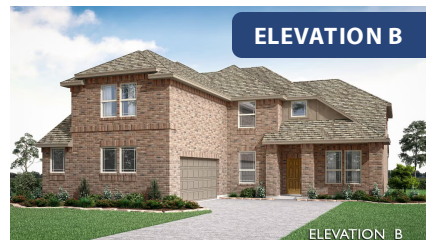

Spring Cress

HOMES FROM
\$568,990

CLASSIC SERIES

WILDCAT RIDGE

WILDCAT RIDGE, GODLEY, TX 76044

3,519
SQUARE FEET

4
BEDROOMS

3.5
BATHROOMS

2
CAR GARAGE

Spring Cress

WILDCAT RIDGE

WILDCAT RIDGE, GODLEY, TX 76044

Spring Cress

This brochure is for general informational purposes and is to be used as a guide only. Changes may be made during the development process and floorplans, dimensions, fixtures, fittings, finishes and specifications are subject to change without notice. Window placement, balcony configuration, wardrobe sizes and living areas may vary slightly within each plan type. EQUAL HOUSING OPPORTUNITY