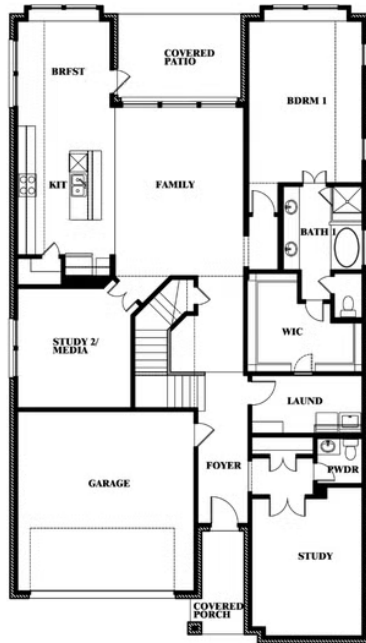

Rose III

ROSE III FLOOR PLAN

WILDCAT RIDGE

WILDCAT RIDGE, GODLEY, TX 76044

Rose III