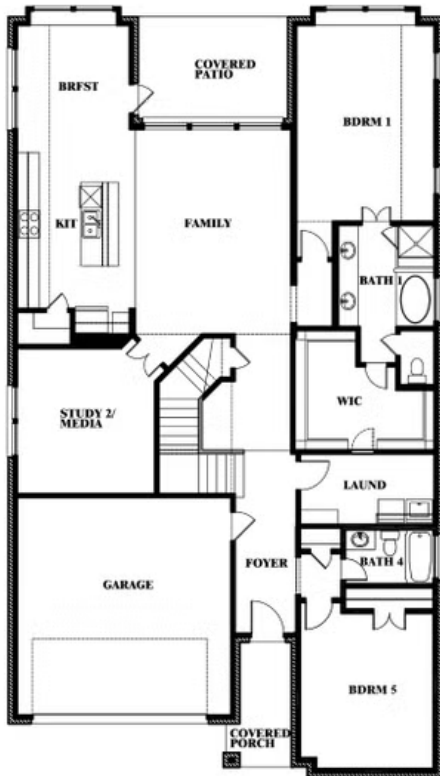

Rose III

HOMES FROM
\$572,990

CLASSIC SERIES

WILDCAT RIDGE

WILDCAT RIDGE, GODLEY, TX 76044

3,557
SQUARE FEET

5
BEDROOMS

3.5
BATHROOMS

ELEVATION D

ELEVATION D

Rose III

ROSE III FLOOR PLAN

WILDCAT RIDGE

WILDCAT RIDGE, GODLEY, TX 76044

Rose III

This brochure is for general informational purposes and is to be used as a guide only. Changes may be made during the development process and floorplans, dimensions, fixtures, fittings, finishes and specifications are subject to change without notice. Window placement, balcony configuration, wardrobe sizes and living areas may vary slightly within each plan type. EQUAL HOUSING OPPORTUNITY

Rose III

WILDCAT RIDGE

WILDCAT RIDGE, GODLEY, TX 76044

ROSE III FLOOR PLAN WITH OPTIONAL BED & BATH AT STUDY

Rose III Opt. Bed & Bath at Study

This brochure is for general informational purposes and is to be used as a guide only. Changes may be made during the development process and floorplans, dimensions, fixtures, fittings, finishes and specifications are subject to change without notice. Window placement, balcony configuration, wardrobe sizes and living areas may vary slightly within each plan type. EQUAL HOUSING OPPORTUNITY