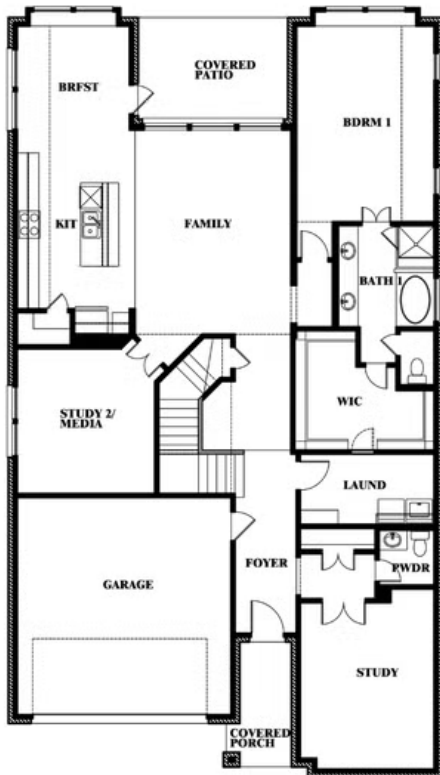

Rose III

HOMES FROM
\$572,990

CLASSIC SERIES

WILDCAT RIDGE

WILDCAT RIDGE, GODLEY, TX 76044

3,557
SQUARE FEET

5
BEDROOMS

3.5
BATHROOMS

2
CAR GARAGE

ELEVATION A

ELEVATION AS

ELEVATION AS

ELEVATION B

ELEVATION B

ELEVATION C

ELEVATION C

ELEVATION D

ELEVATION D

Rose III

ROSE III FLOOR PLAN

WILDCAT RIDGE

WILDCAT RIDGE, GODLEY, TX 76044

Rose III

This brochure is for general informational purposes and is to be used as a guide only. Changes may be made during the development process and floorplans, dimensions, fixtures, fittings, finishes and specifications are subject to change without notice. Window placement, balcony configuration, wardrobe sizes and living areas may vary slightly within each plan type. EQUAL HOUSING OPPORTUNITY

Rose III

WILDCAT RIDGE

WILDCAT RIDGE, GODLEY, TX 76044

ROSE III FLOOR PLAN WITH OPTIONAL BED & BATH AT STUDY

Rose III Opt. Bed & Bath at Study

This brochure is for general informational purposes and is to be used as a guide only. Changes may be made during the development process and floorplans, dimensions, fixtures, fittings, finishes and specifications are subject to change without notice. Window placement, balcony configuration, wardrobe sizes and living areas may vary slightly within each plan type. EQUAL HOUSING OPPORTUNITY