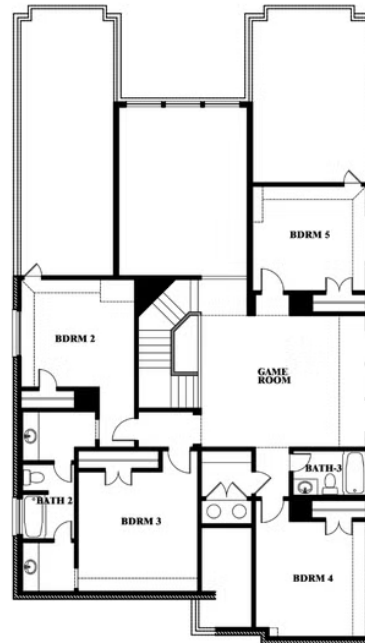

Rose III

ROSE III FLOOR PLAN

WILDCAT RIDGE

WILDCAT RIDGE, GODLEY, TX 76044

Rose III