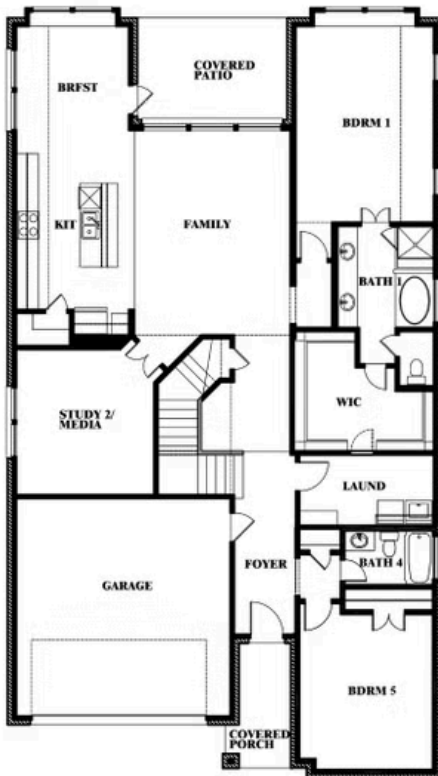

Rose

HOMES FROM
\$559,990

CLASSIC SERIES

WILDCAT RIDGE

WILDCAT RIDGE, GODLEY, TX 76044

3,359
SQUARE FEET

4
BEDROOMS

3.5
BATHROOMS

ELEVATION D

ELEVATION D

Rose

ROSE FLOOR PLAN

WILDCAT RIDGE

WILDCAT RIDGE, GODLEY, TX 76044

Rose

This brochure is for general informational purposes and is to be used as a guide only. Changes may be made during the development process and floorplans, dimensions, fixtures, fittings, finishes and specifications are subject to change without notice. Window placement, balcony configuration, wardrobe sizes and living areas may vary slightly within each plan type. EQUAL HOUSING OPPORTUNITY

Rose

WILDCAT RIDGE

WILDCAT RIDGE, GODLEY, TX 76044

ROSE FLOOR PLAN WITH OPTIONAL BED & BATH AT STUDY

Rose
Opt. Bed & Bath at Study

This brochure is for general informational purposes and is to be used as a guide only. Changes may be made during the development process and floorplans, dimensions, fixtures, fittings, finishes and specifications are subject to change without notice. Window placement, balcony configuration, wardrobe sizes and living areas may vary slightly within each plan type. EQUAL HOUSING OPPORTUNITY