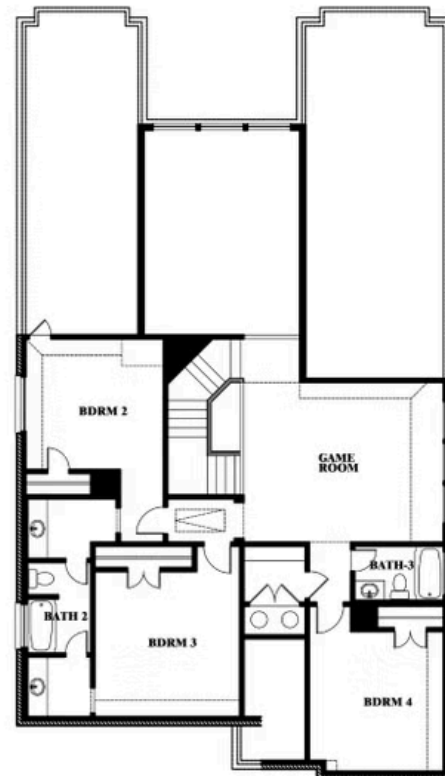

ELEVATION D

ELEVATION D

Rose

ROSE FLOOR PLAN

WILDCAT RIDGE

WILDCAT RIDGE, GODLEY, TX 76044

Rose

This brochure is for general informational purposes and is to be used as a guide only. Changes may be made during the development process and floorplans, dimensions, fixtures, fittings, finishes and specifications are subject to change without notice. Window placement, balcony configuration, wardrobe sizes and living areas may vary slightly within each plan type. EQUAL HOUSING OPPORTUNITY

Rose

WILDCAT RIDGE

WILDCAT RIDGE, GODLEY, TX 76044

ROSE FLOOR PLAN WITH OPTIONAL BED & BATH AT STUDY

Rose
Opt. Bed & Bath at Study

This brochure is for general informational purposes and is to be used as a guide only. Changes may be made during the development process and floorplans, dimensions, fixtures, fittings, finishes and specifications are subject to change without notice. Window placement, balcony configuration, wardrobe sizes and living areas may vary slightly within each plan type. EQUAL HOUSING OPPORTUNITY