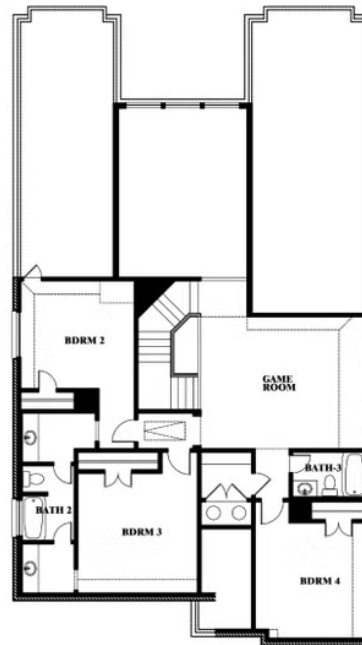

Rose

WILDCAT RIDGE

WILDCAT RIDGE, GODLEY, TX 76044

ROSE FLOOR PLAN WITH OPTIONAL BED & BATH AT STUDY

Rose
Opt. Bed & Bath at Study