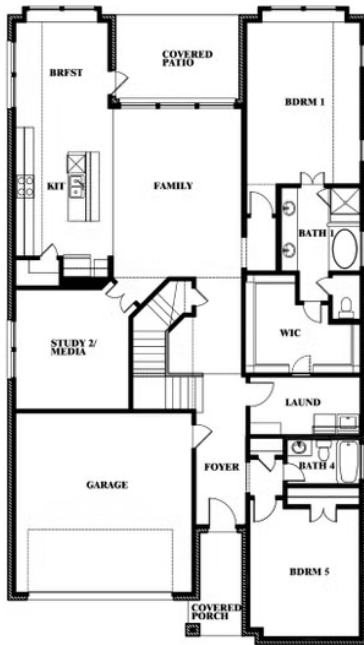

Rose

WILDCAT RIDGE

WILDCAT RIDGE, GODLEY, TX 76044

ROSE FLOOR PLAN WITH OPTIONAL BED & BATH AT STUDY

Rose
Opt. Bed & Bath at Study