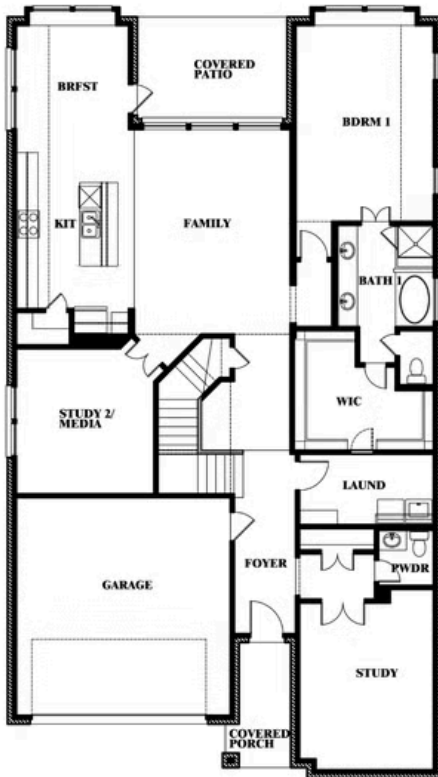

Rose

HOMES FROM
\$559,990

CLASSIC SERIES

WILDCAT RIDGE

WILDCAT RIDGE, GODLEY, TX 76044

3,359
SQUARE FEET

4
BEDROOMS

3.5
BATHROOMS

2
CAR GARAGE

ELEVATION A

ELEVATION AS

ELEVATION AS

ELEVATION B

ELEVATION B

ELEVATION C

ELEVATION C

ELEVATION D

ELEVATION D

Rose

ROSE FLOOR PLAN

WILDCAT RIDGE

WILDCAT RIDGE, GODLEY, TX 76044

Rose

This brochure is for general informational purposes and is to be used as a guide only. Changes may be made during the development process and floorplans, dimensions, fixtures, fittings, finishes and specifications are subject to change without notice. Window placement, balcony configuration, wardrobe sizes and living areas may vary slightly within each plan type. EQUAL HOUSING OPPORTUNITY

Rose

WILDCAT RIDGE

WILDCAT RIDGE, GODLEY, TX 76044

ROSE FLOOR PLAN WITH OPTIONAL BED & BATH AT STUDY

Rose
Opt. Bed & Bath at Study

This brochure is for general informational purposes and is to be used as a guide only. Changes may be made during the development process and floorplans, dimensions, fixtures, fittings, finishes and specifications are subject to change without notice. Window placement, balcony configuration, wardrobe sizes and living areas may vary slightly within each plan type. EQUAL HOUSING OPPORTUNITY