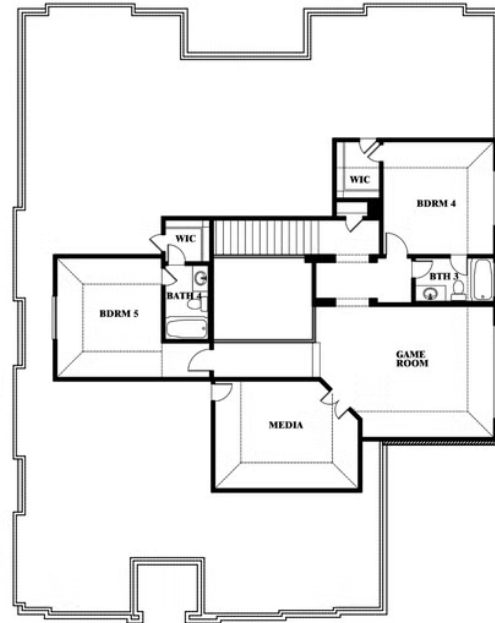

Primrose VI

WILDCAT RIDGE

WILDCAT RIDGE, GODLEY, TX 76044

Primrose VI