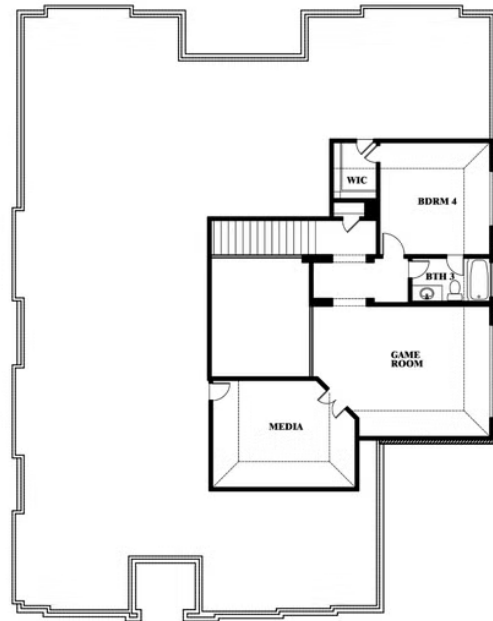

Primrose V

WILDCAT RIDGE

WILDCAT RIDGE, GODLEY, TX 76044

Primrose V