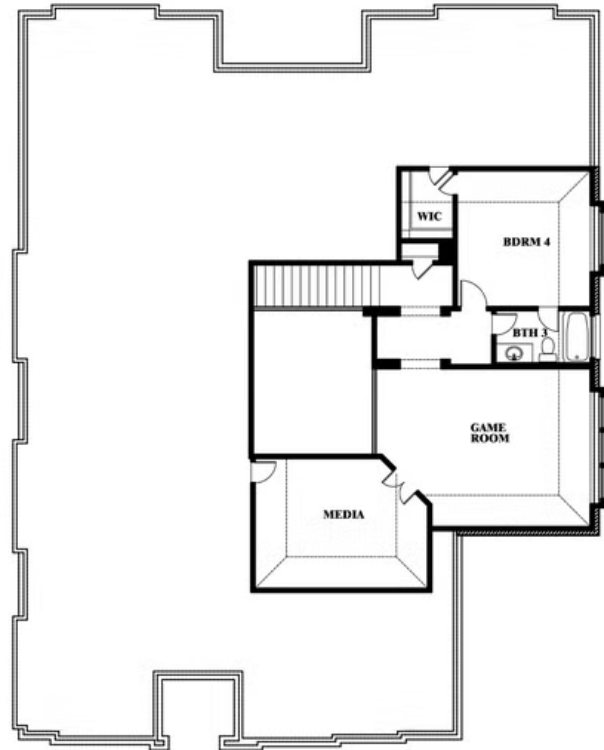

Primrose V

HOMES FROM
\$617,990

CLASSIC SERIES

WILDCAT RIDGE

WILDCAT RIDGE, GODLEY, TX 76044

3,700
SQUARE FEET

4
BEDROOMS

3.5
BATHROOMS

3
CAR GARAGE

ELEVATION A

ELEVATION B

ELEVATION B

ELEVATION C

ELEVATION C

Primrose V

WILDCAT RIDGE

WILDCAT RIDGE, GODLEY, TX 76044

Primrose V

This brochure is for general informational purposes and is to be used as a guide only. Changes may be made during the development process and floorplans, dimensions, fixtures, fittings, finishes and specifications are subject to change without notice. Window placement, balcony configuration, wardrobe sizes and living areas may vary slightly within each plan type. EQUAL HOUSING OPPORTUNITY