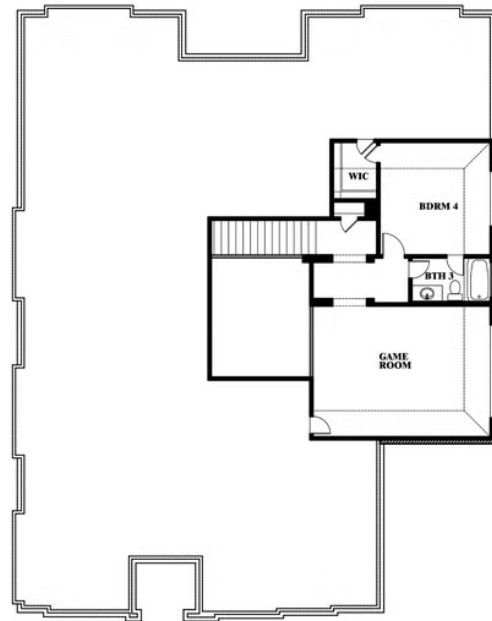

Primrose IV

WILDCAT RIDGE

WILDCAT RIDGE, GODLEY, TX 76044

Primrose IV