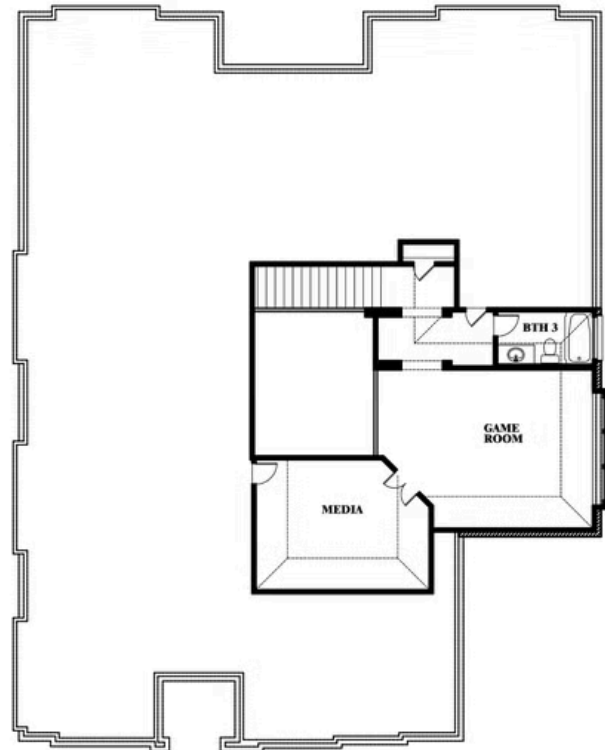

Primrose III

HOMES FROM
\$599,990

CLASSIC SERIES

WILDCAT RIDGE

WILDCAT RIDGE, GODLEY, TX 76044

3,483
SQUARE FEET

3
BEDROOMS

3.5
BATHROOMS

3
CAR GARAGE

ELEVATION A

ELEVATION B

ELEVATION B

ELEVATION C

ELEVATION C

Primrose III

WILDCAT RIDGE

WILDCAT RIDGE, GODLEY, TX 76044

Primrose III

This brochure is for general informational purposes and is to be used as a guide only. Changes may be made during the development process and floorplans, dimensions, fixtures, fittings, finishes and specifications are subject to change without notice. Window placement, balcony configuration, wardrobe sizes and living areas may vary slightly within each plan type. **EQUAL HOUSING OPPORTUNITY**