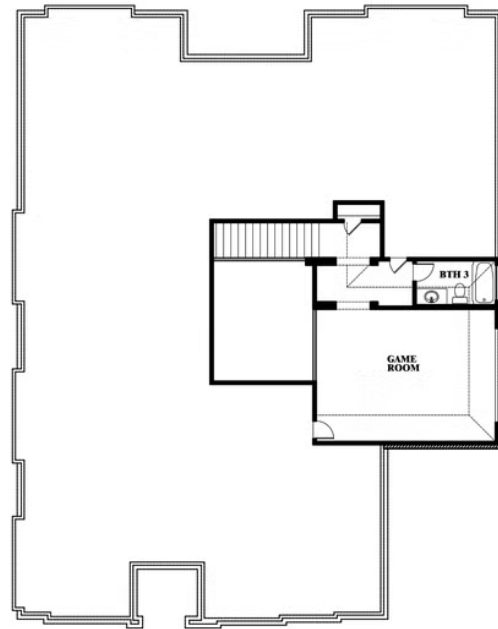

Primrose II

WILDCAT RIDGE

WILDCAT RIDGE, GODLEY, TX 76044

Primrose II