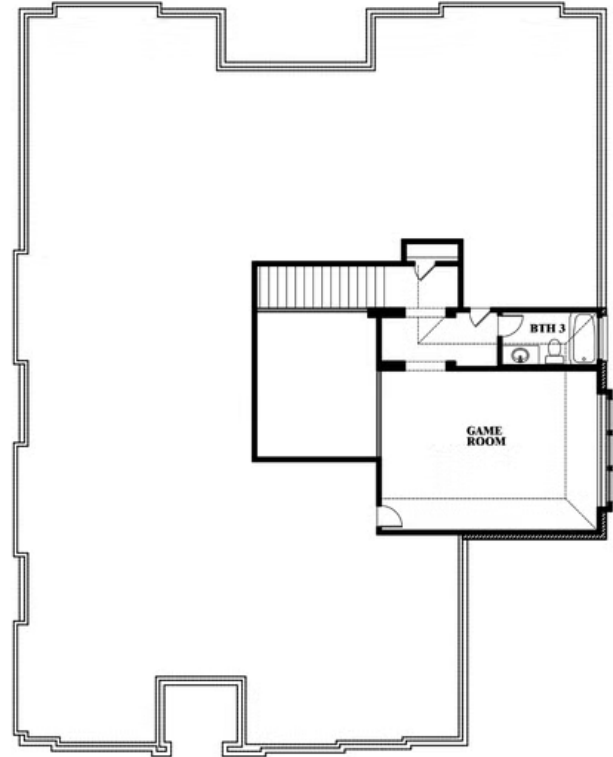

Primrose II

HOMES FROM
\$591,990

CLASSIC SERIES

WILDCAT RIDGE

WILDCAT RIDGE, GODLEY, TX 76044

3,299
SQUARE FEET

3
BEDROOMS

3.5
BATHROOMS

3
CAR GARAGE

ELEVATION A

ELEVATION B

ELEVATION B

ELEVATION C

ELEVATION C

Primrose II

WILDCAT RIDGE

WILDCAT RIDGE, GODLEY, TX 76044

Primrose II

This brochure is for general informational purposes and is to be used as a guide only. Changes may be made during the development process and floorplans, dimensions, fixtures, fittings, finishes and specifications are subject to change without notice. Window placement, balcony configuration, wardrobe sizes and living areas may vary slightly within each plan type. EQUAL HOUSING OPPORTUNITY