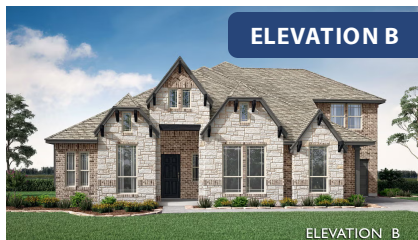

Primrose II

HOMES FROM
\$591,990

CLASSIC SERIES

WILDCAT RIDGE

WILDCAT RIDGE, GODLEY, TX 76044

3,299
SQUARE FEET

3
BEDROOMS

3.5
BATHROOMS

3
CAR GARAGE

ELEVATION A

ELEVATION B

ELEVATION B

ELEVATION C

ELEVATION C

Primrose II

WILDCAT RIDGE