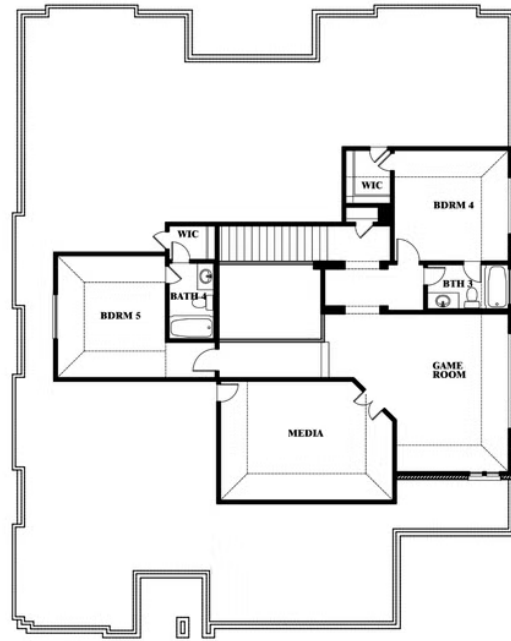

Primrose FE VI

WILDCAT RIDGE

WILDCAT RIDGE, GODLEY, TX 76044

Primrose FE VI