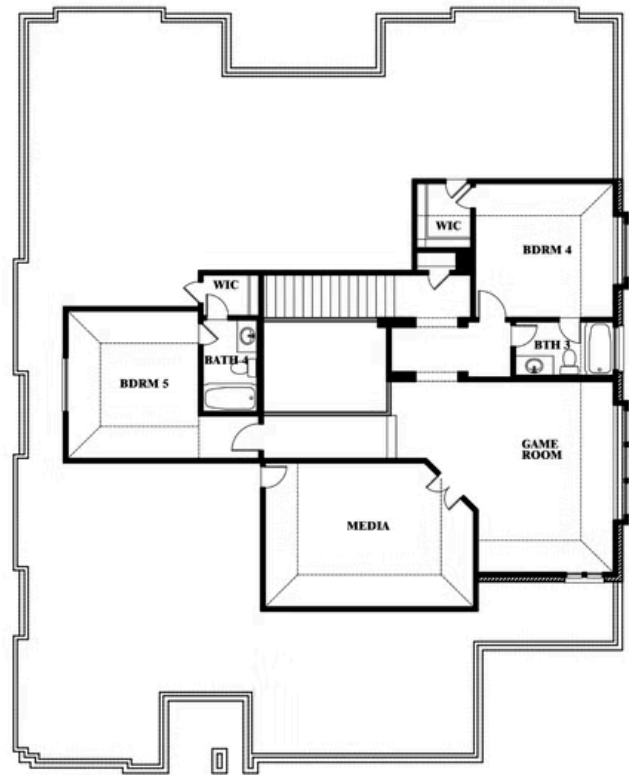

Primrose FE VI

HOMES FROM
\$653,990

CLASSIC SERIES

WILDCAT RIDGE

WILDCAT RIDGE, GODLEY, TX 76044

4,065
SQUARE FEET

5
BEDROOMS

4.5
BATHROOMS

Primrose FE VI

WILDCAT RIDGE

WILDCAT RIDGE, GODLEY, TX 76044

Primrose FE VI

This brochure is for general informational purposes and is to be used as a guide only. Changes may be made during the development process and floorplans, dimensions, fixtures, fittings, finishes and specifications are subject to change without notice. Window placement, balcony configuration, wardrobe sizes and living areas may vary slightly within each plan type. EQUAL HOUSING OPPORTUNITY