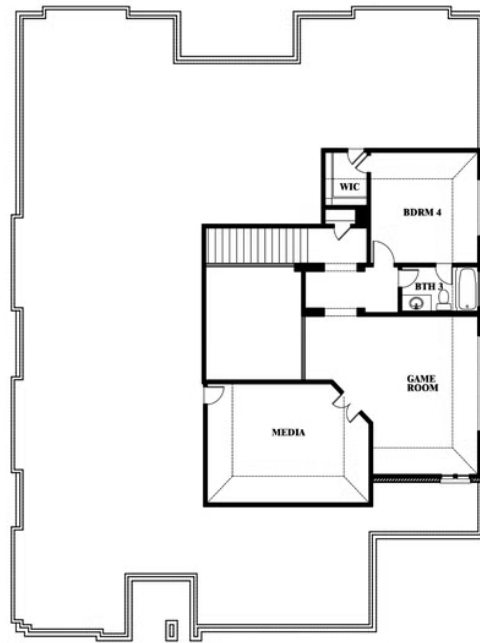

Primrose FE V

WILDCAT RIDGE

WILDCAT RIDGE, GODLEY, TX 76044

Primrose FE V