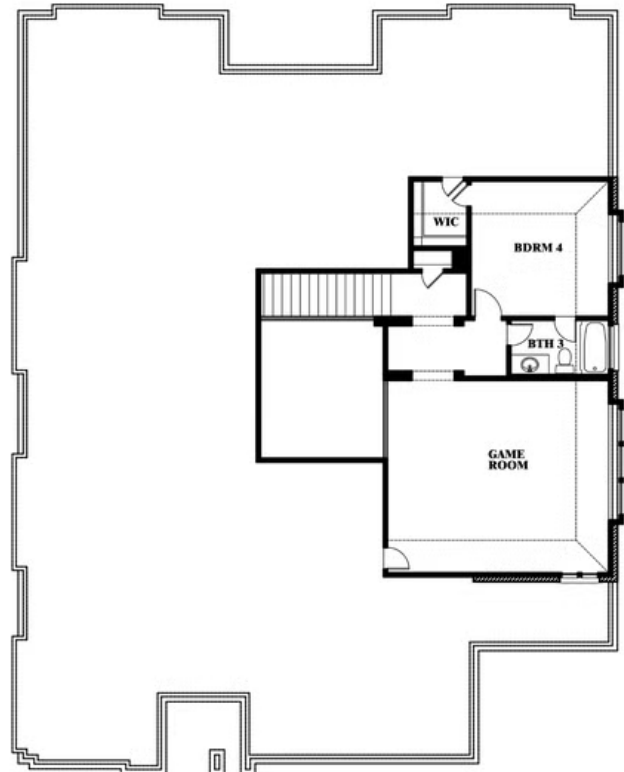

Primrose FE IV

HOMES FROM
\$616,990

CLASSIC SERIES

WILDCAT RIDGE

WILDCAT RIDGE, GODLEY, TX 76044

3,543
SQUARE FEET

3
BEDROOMS

3.5
BATHROOMS

3
CAR GARAGE

Primrose FE IV

WILDCAT RIDGE

WILDCAT RIDGE, GODLEY, TX 76044

Primrose FE IV

This brochure is for general informational purposes and is to be used as a guide only. Changes may be made during the development process and floorplans, dimensions, fixtures, fittings, finishes and specifications are subject to change without notice. Window placement, balcony configuration, wardrobe sizes and living areas may vary slightly within each plan type. EQUAL HOUSING OPPORTUNITY