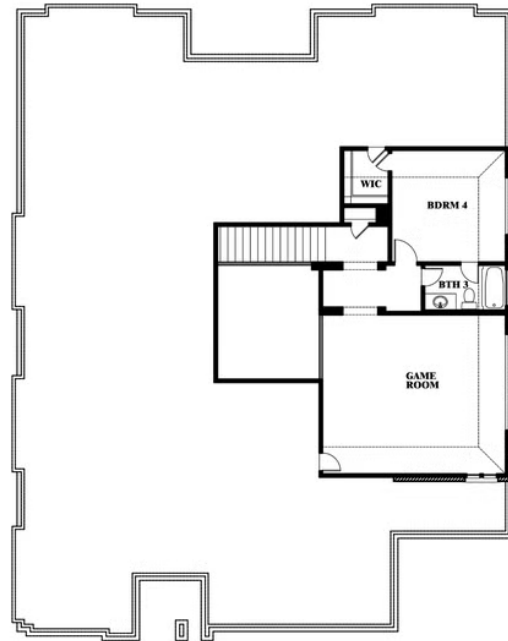

Primrose FE IV

WILDCAT RIDGE

WILDCAT RIDGE, GODLEY, TX 76044

Primrose FE IV