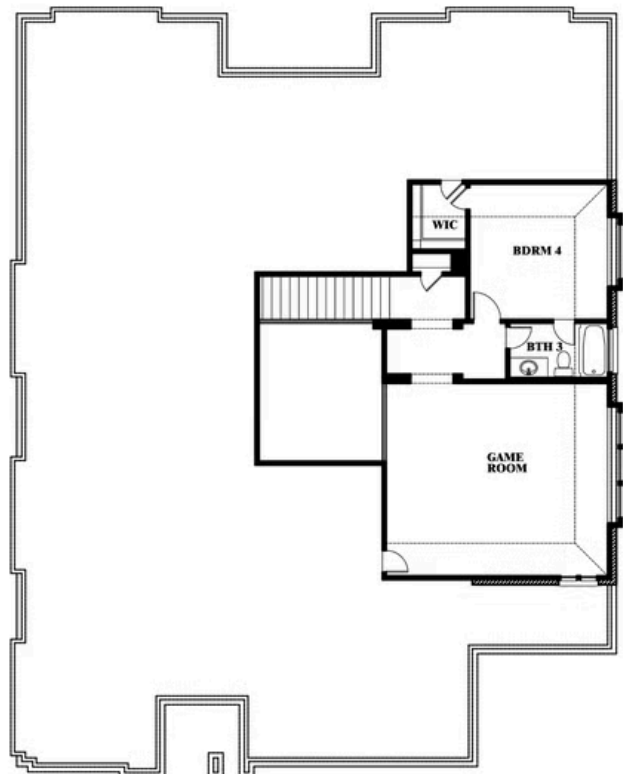

Primrose FE IV

HOMES FROM
\$616,990

CLASSIC SERIES

WILDCAT RIDGE

WILDCAT RIDGE, GODLEY, TX 76044

3,543
SQUARE FEET

4
BEDROOMS

3.5
BATHROOMS

3
CAR GARAGE

ELEVATION A

ELEVATION B

ELEVATION B

ELEVATION C

ELEVATION C

Primrose FE IV

WILDCAT RIDGE

WILDCAT RIDGE, GODLEY, TX 76044

Primrose FE IV

This brochure is for general informational purposes and is to be used as a guide only. Changes may be made during the development process and floorplans, dimensions, fixtures, fittings, finishes and specifications are subject to change without notice. Window placement, balcony configuration, wardrobe sizes and living areas may vary slightly within each plan type. EQUAL HOUSING OPPORTUNITY