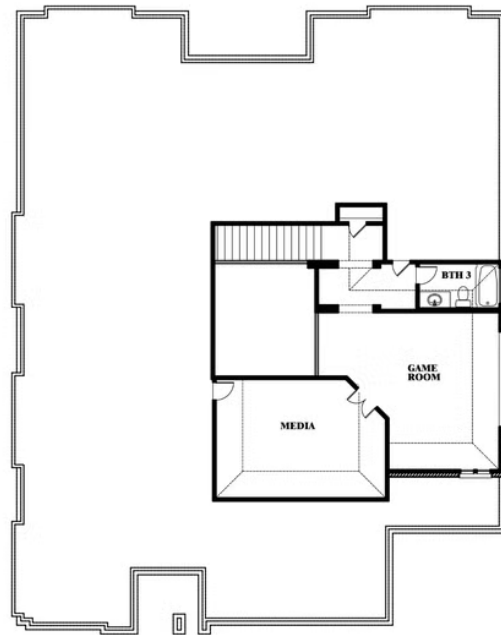

Primrose FE III

WILDCAT RIDGE

WILDCAT RIDGE, GODLEY, TX 76044

Primrose FE III