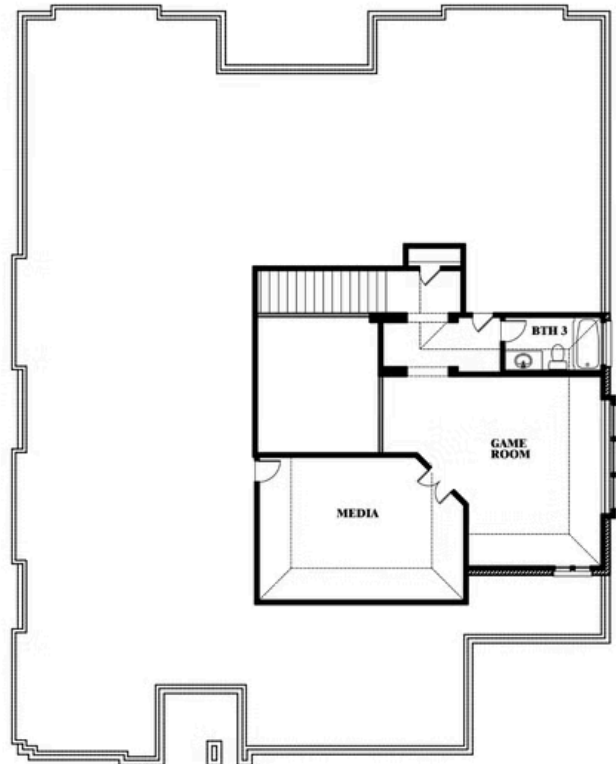

Primrose FE III

HOMES FROM
\$606,990

CLASSIC SERIES

WILDCAT RIDGE

WILDCAT RIDGE, GODLEY, TX 76044

3,525
SQUARE FEET

3
BEDROOMS

3.5
BATHROOMS

Primrose FE III

WILDCAT RIDGE

WILDCAT RIDGE, GODLEY, TX 76044

Primrose FE III

This brochure is for general informational purposes and is to be used as a guide only. Changes may be made during the development process and floorplans, dimensions, fixtures, fittings, finishes and specifications are subject to change without notice. Window placement, balcony configuration, wardrobe sizes and living areas may vary slightly within each plan type. EQUAL HOUSING OPPORTUNITY