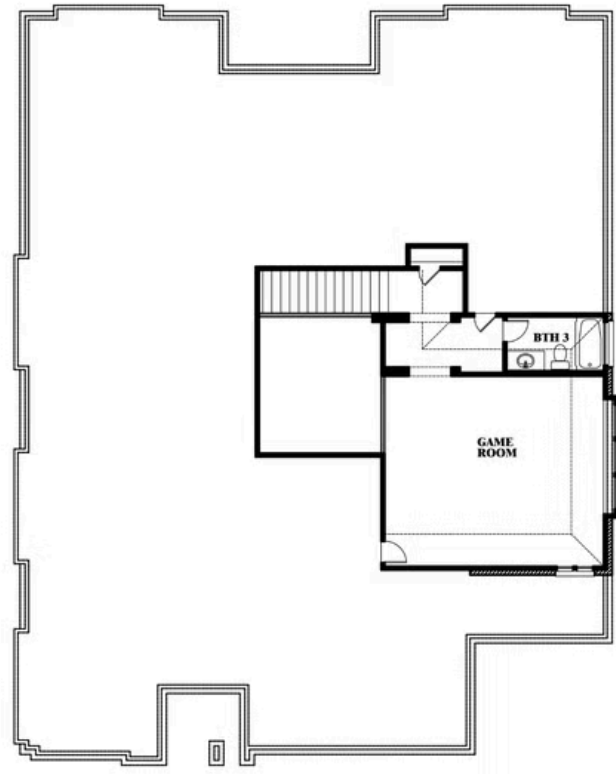

Primrose FE II

HOMES FROM
\$598,990

CLASSIC SERIES

WILDCAT RIDGE

WILDCAT RIDGE, GODLEY, TX 76044

3,336
SQUARE FEET

3
BEDROOMS

3.5
BATHROOMS

3
CAR GARAGE

PRIMROSE FE II ELEVATION A

PRIMROSE FE II ELEVATION B

ELEVATION B

PRIMROSE FE II ELEVATION C

ELEVATION C

Primrose FE II

WILDCAT RIDGE

WILDCAT RIDGE, GODLEY, TX 76044

Primrose FE II

This brochure is for general informational purposes and is to be used as a guide only. Changes may be made during the development process and floorplans, dimensions, fixtures, fittings, finishes and specifications are subject to change without notice. Window placement, balcony configuration, wardrobe sizes and living areas may vary slightly within each plan type. EQUAL HOUSING OPPORTUNITY