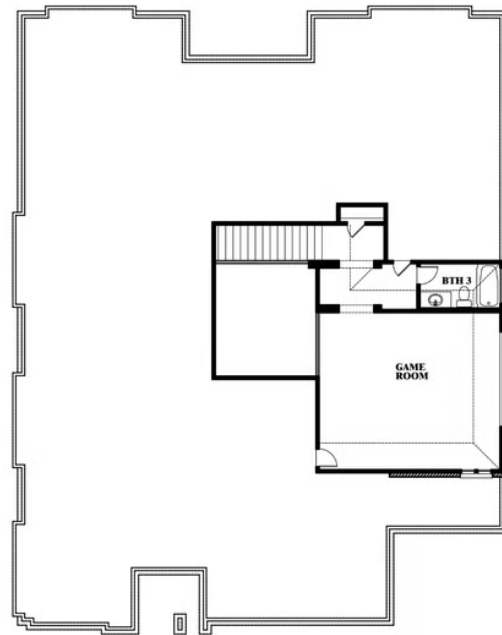

Primrose FE II

WILDCAT RIDGE

WILDCAT RIDGE, GODLEY, TX 76044

Primrose FE II