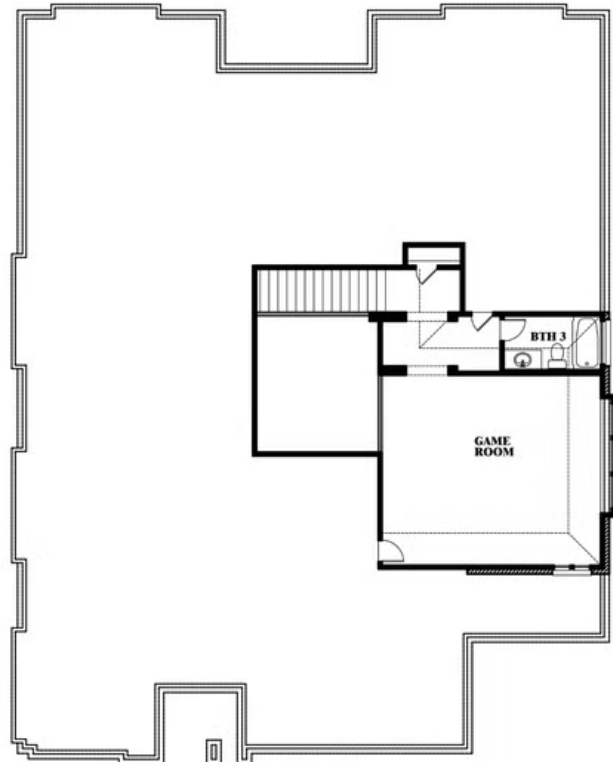

Primrose FE II

WILDCAT RIDGE

WILDCAT RIDGE, GODLEY, TX 76044

Primrose FE II

This brochure is for general informational purposes and is to be used as a guide only. Changes may be made during the development process and floorplans, dimensions, fixtures, fittings, finishes and specifications are subject to change without notice. Window placement, balcony configuration, wardrobe sizes and living areas may vary slightly within each plan type. EQUAL HOUSING OPPORTUNITY