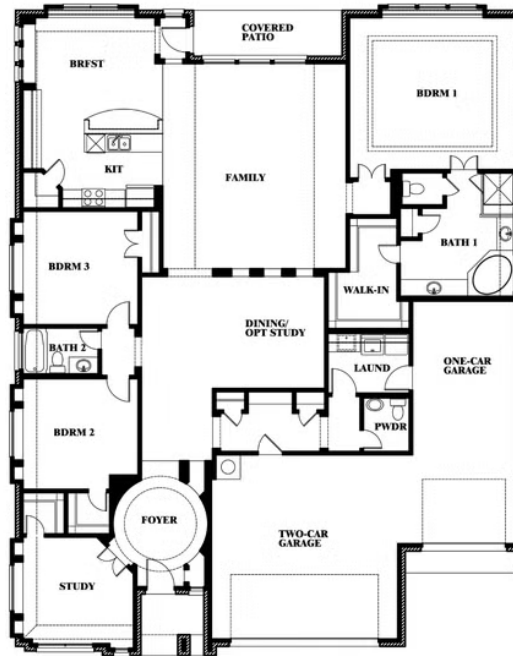

Primrose FE

WILDCAT RIDGE

WILDCAT RIDGE, GODLEY, TX 76044

Primrose FE