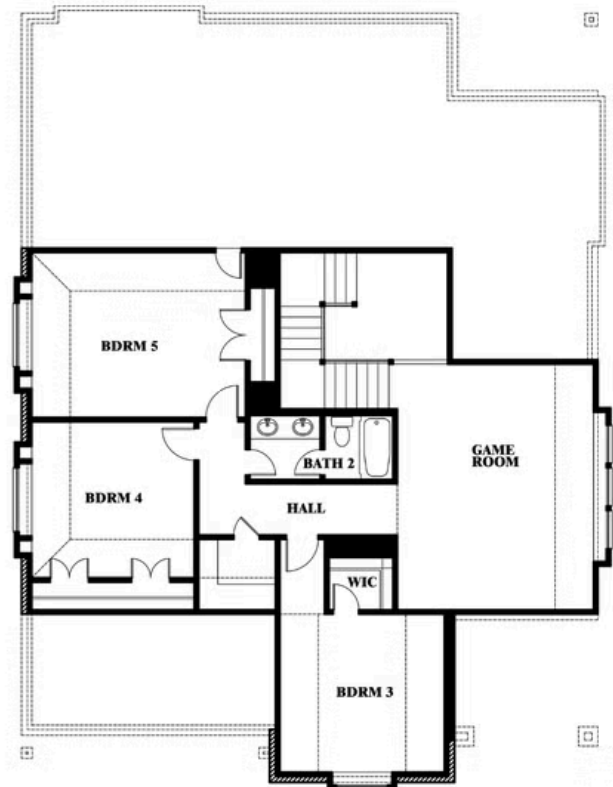

Magnolia Side Entry

HOMES FROM
\$545,990

CLASSIC SERIES

WILDCAT RIDGE

WILDCAT RIDGE, GODLEY, TX 76044

3,187
SQUARE FEET

4
BEDROOMS

2.5
BATHROOMS

Magnolia Side Entry

WILDCAT RIDGE

WILDCAT RIDGE, GODLEY, TX 76044

Magnolia Side Entry

This brochure is for general informational purposes and is to be used as a guide only. Changes may be made during the development process and floorplans, dimensions, fixtures, fittings, finishes and specifications are subject to change without notice. Window placement, balcony configuration, wardrobe sizes and living areas may vary slightly within each plan type. EQUAL HOUSING OPPORTUNITY