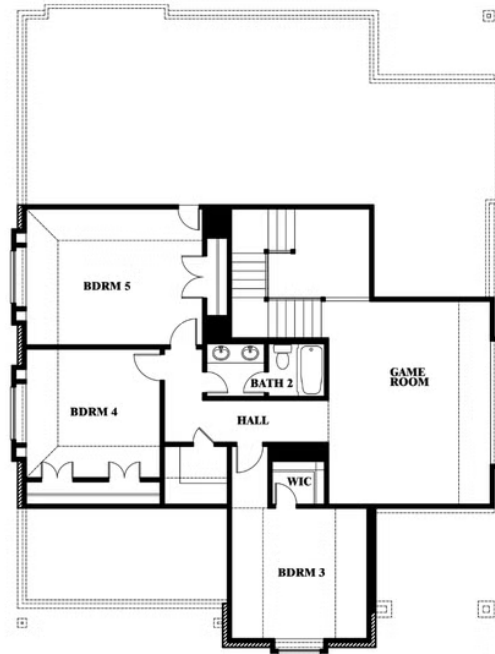

Magnolia Side Entry

WILDCAT RIDGE

WILDCAT RIDGE, GODLEY, TX 76044

Magnolia Side Entry