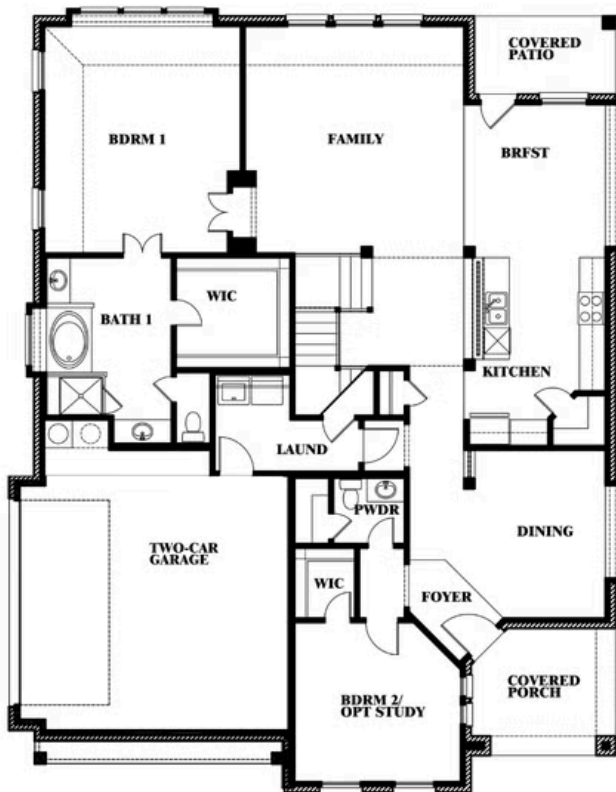

Magnolia Side Entry

WILDCAT RIDGE

WILDCAT RIDGE, GODLEY, TX 76044

Magnolia Side Entry

This brochure is for general informational purposes and is to be used as a guide only. Changes may be made during the development process and floorplans, dimensions, fixtures, fittings, finishes and specifications are subject to change without notice. Window placement, balcony configuration, wardrobe sizes and living areas may vary slightly within each plan type. EQUAL HOUSING OPPORTUNITY

Document generated Dec 30, 2024. Prices, plans, square footage, features and materials are subject to change at any time without notice and vary among communities. Listed prices are for informational purposes only, are not binding, and do not create any contractual obligation(s). The price of any home is dependent on numerous factors, all of which are unique to a specific home, and is not guaranteed until specified in a binding contract. Pricing of elevations and additional optional beds/baths vary per plan. Some plans require a premium homesite. Please ask the Community Manager for details. Renderings of homes are artist concepts and may not reflect exact colors and materials.