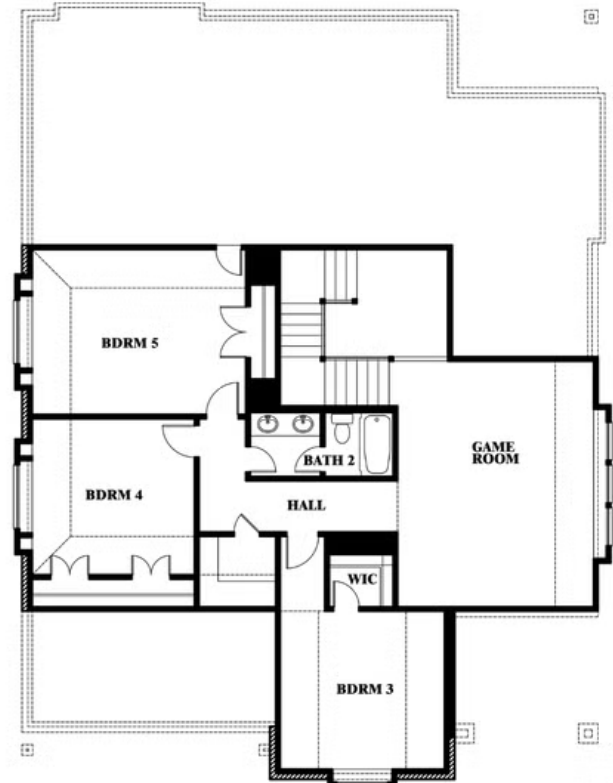

Magnolia Side Entry

HOMES FROM
\$545,990

CLASSIC SERIES

WILDCAT RIDGE

WILDCAT RIDGE, GODLEY, TX 76044

3,187
SQUARE FEET

4
BEDROOMS

2.5
BATHROOMS

2
CAR GARAGE

ELEVATION R

ELEVATION S

ELEVATION S

ELEVATION T

ELEVATION T

Magnolia Side Entry

WILDCAT RIDGE

WILDCAT RIDGE, GODLEY, TX 76044

Magnolia Side Entry

This brochure is for general informational purposes and is to be used as a guide only. Changes may be made during the development process and floorplans, dimensions, fixtures, fittings, finishes and specifications are subject to change without notice. Window placement, balcony configuration, wardrobe sizes and living areas may vary slightly within each plan type. EQUAL HOUSING OPPORTUNITY