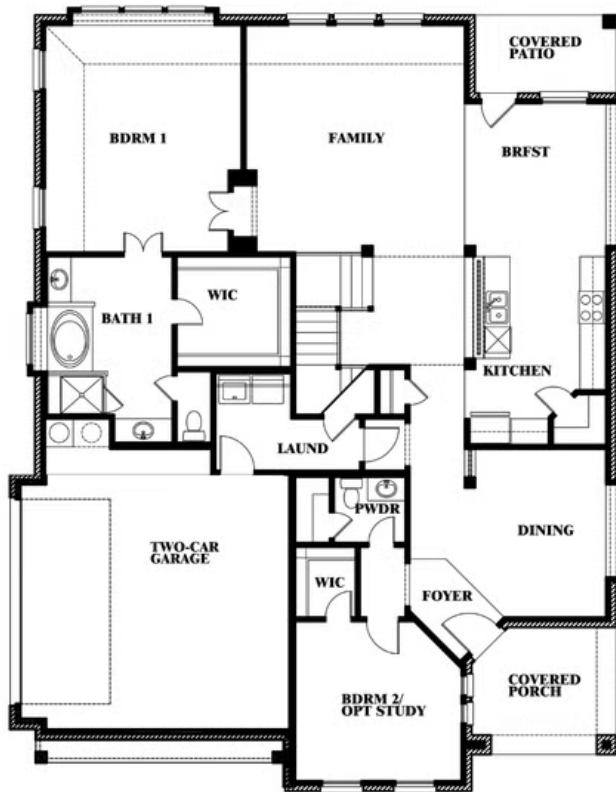

Magnolia Side Entry

HOMES FROM
\$545,990

CLASSIC SERIES

WILDCAT RIDGE

WILDCAT RIDGE, GODLEY, TX 76044

3,187
SQUARE FEET

4
BEDROOMS

2.5
BATHROOMS

2
CAR GARAGE

ELEVATION R

ELEVATION S

ELEVATION S

ELEVATION T

ELEVATION T

Magnolia Side Entry

WILDCAT RIDGE

WILDCAT RIDGE, GODLEY, TX 76044

Magnolia Side Entry

This brochure is for general informational purposes and is to be used as a guide only. Changes may be made during the development process and floorplans, dimensions, fixtures, fittings, finishes and specifications are subject to change without notice. Window placement, balcony configuration, wardrobe sizes and living areas may vary slightly within each plan type. EQUAL HOUSING OPPORTUNITY