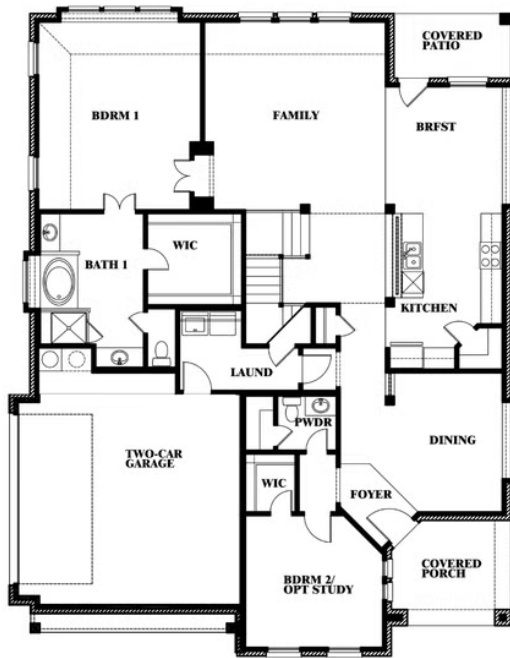

Magnolia Side Entry

WILDCAT RIDGE

WILDCAT RIDGE, GODLEY, TX 76044

Magnolia Side Entry